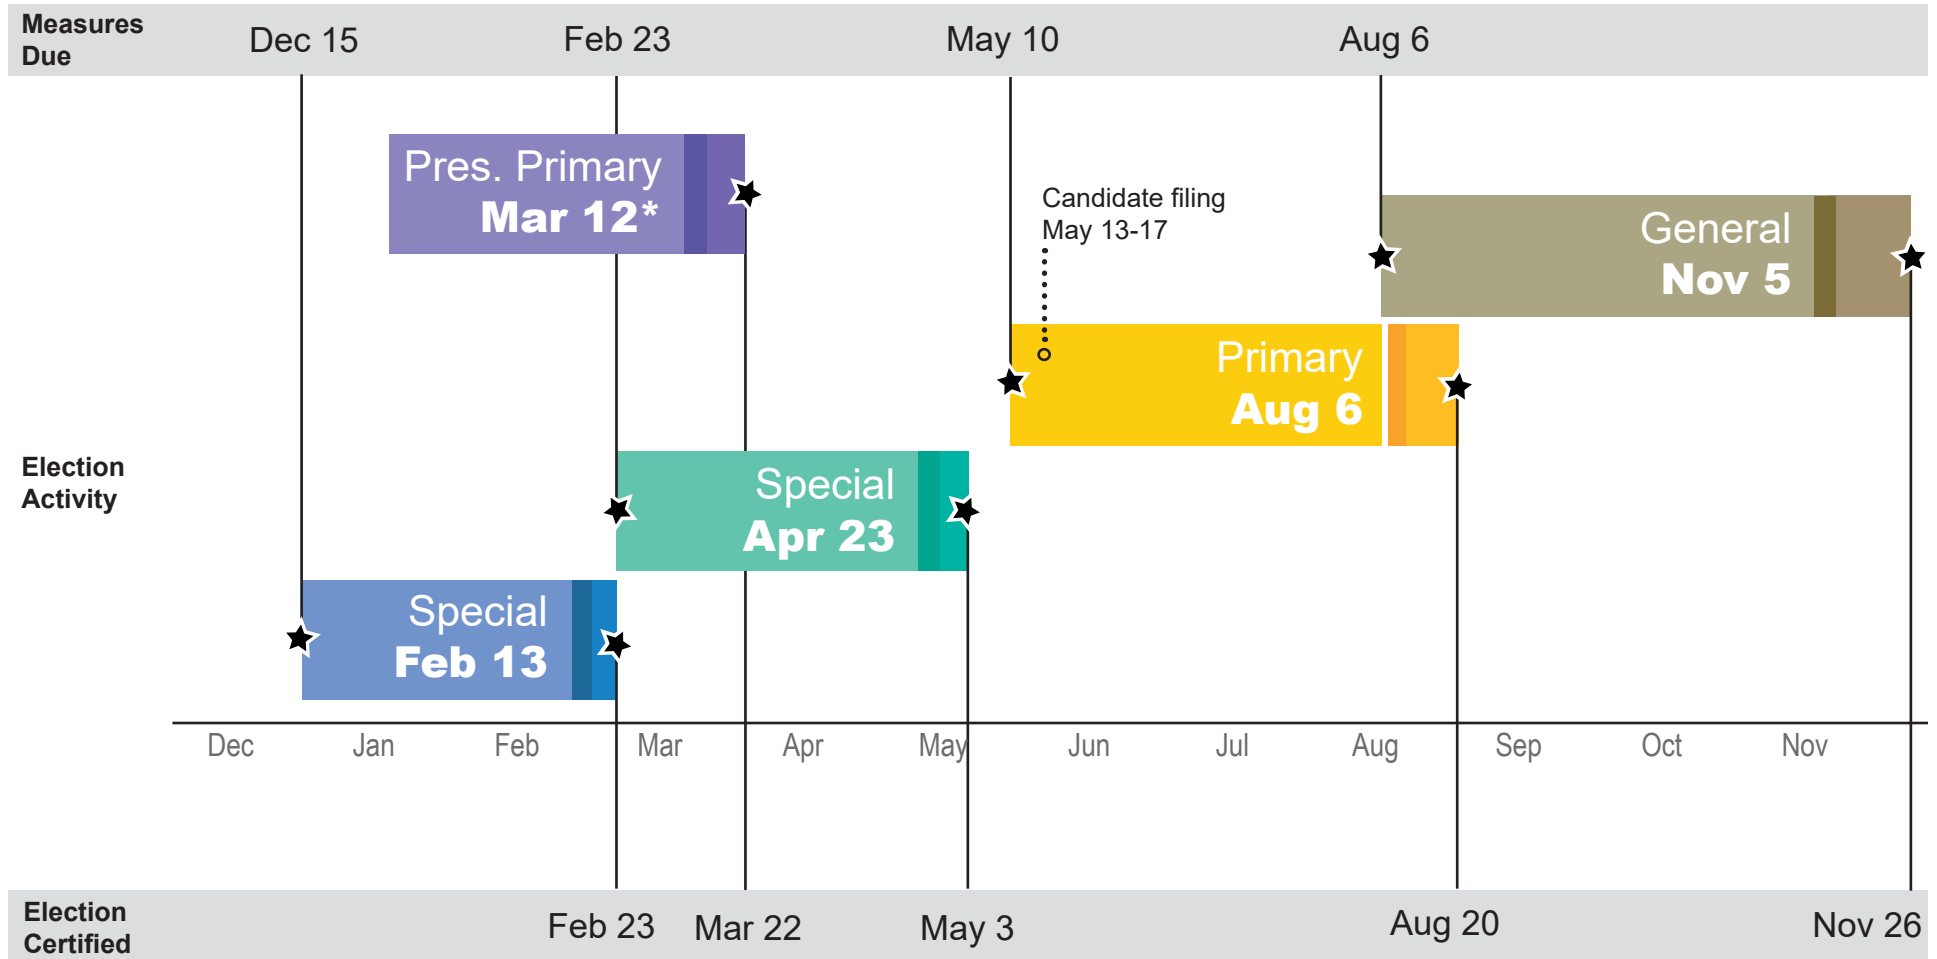

# 2024 Elections Timeline

Measures for special elections are due 60 days before an election day.  
 Measures for the primaries are due by the Friday before candidate filing.  
 Measures for general elections are due by the date of the primary.

\*This date may be changed (10/1/23 deadline)

Ballots are mailed 19 days before an election day.  
 Military and overseas ballots are mailed 30 days before special election days  
 and 45 days before primary and general election days.