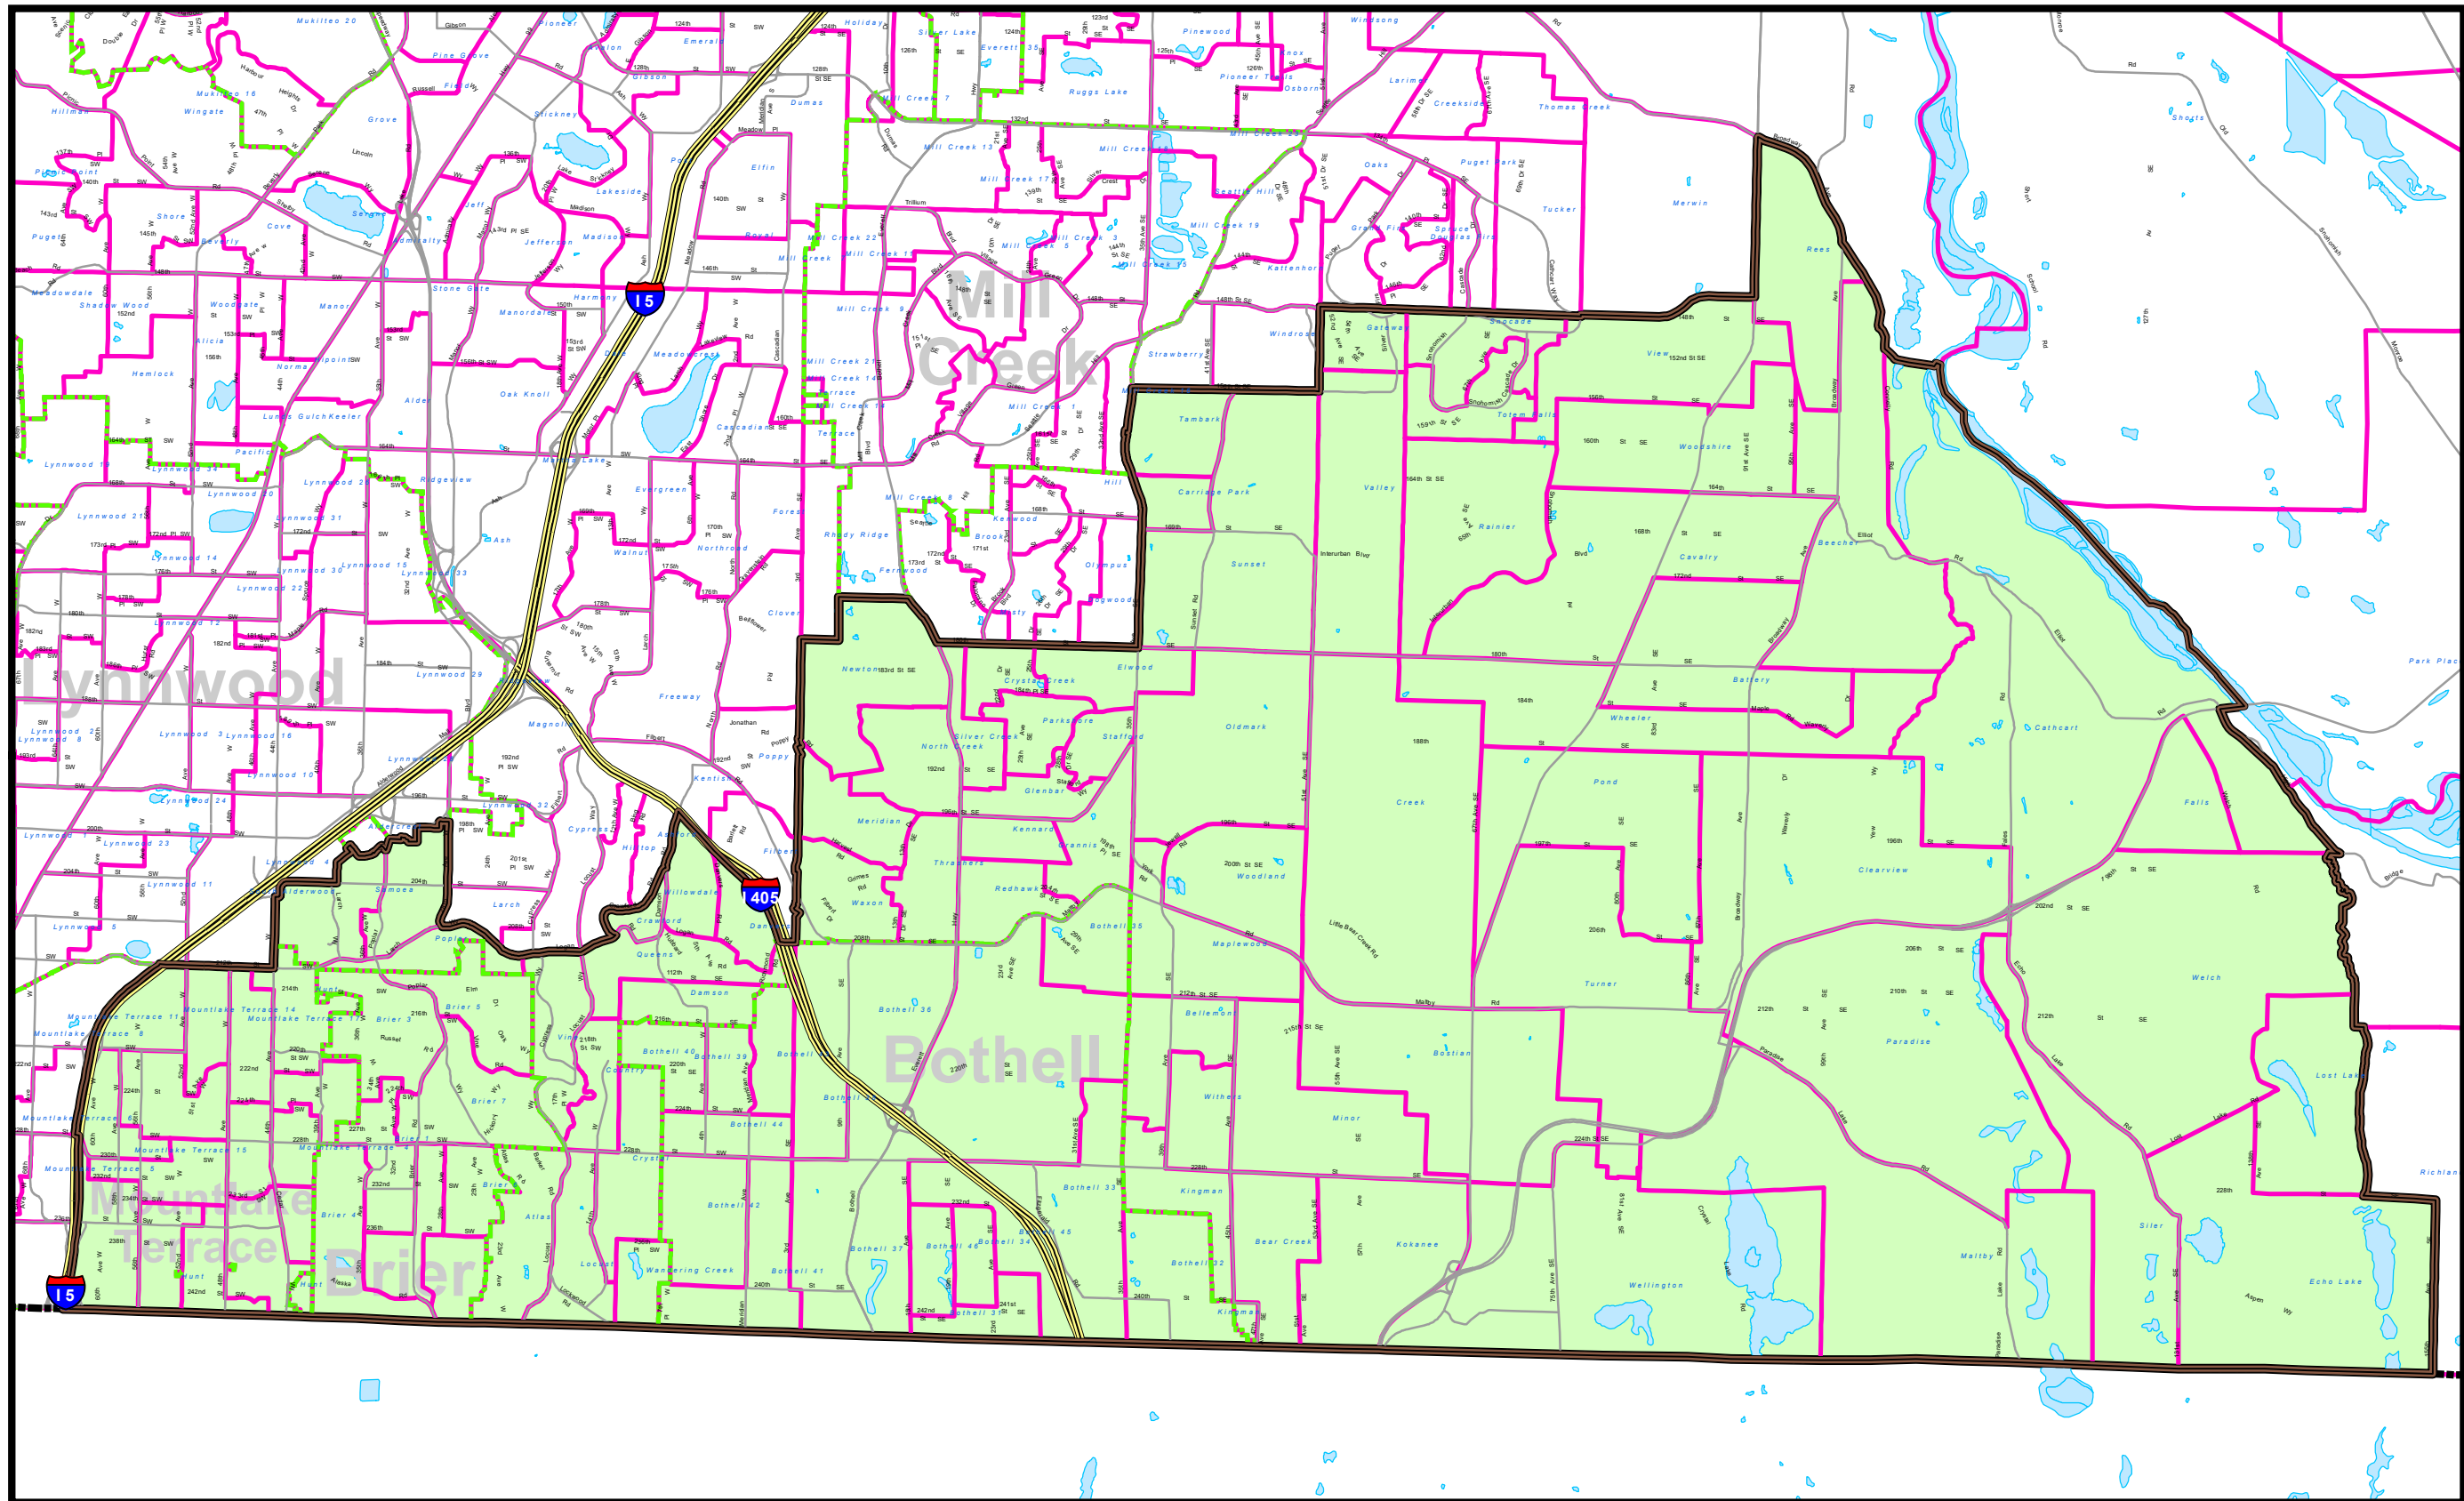

Snohomish County Legislative District 1

Legend

- Streets and Roads
- Precincts
- Legislative District**
- Legislative District 1

Snohomish County Elections
A Division of the Auditor's Office