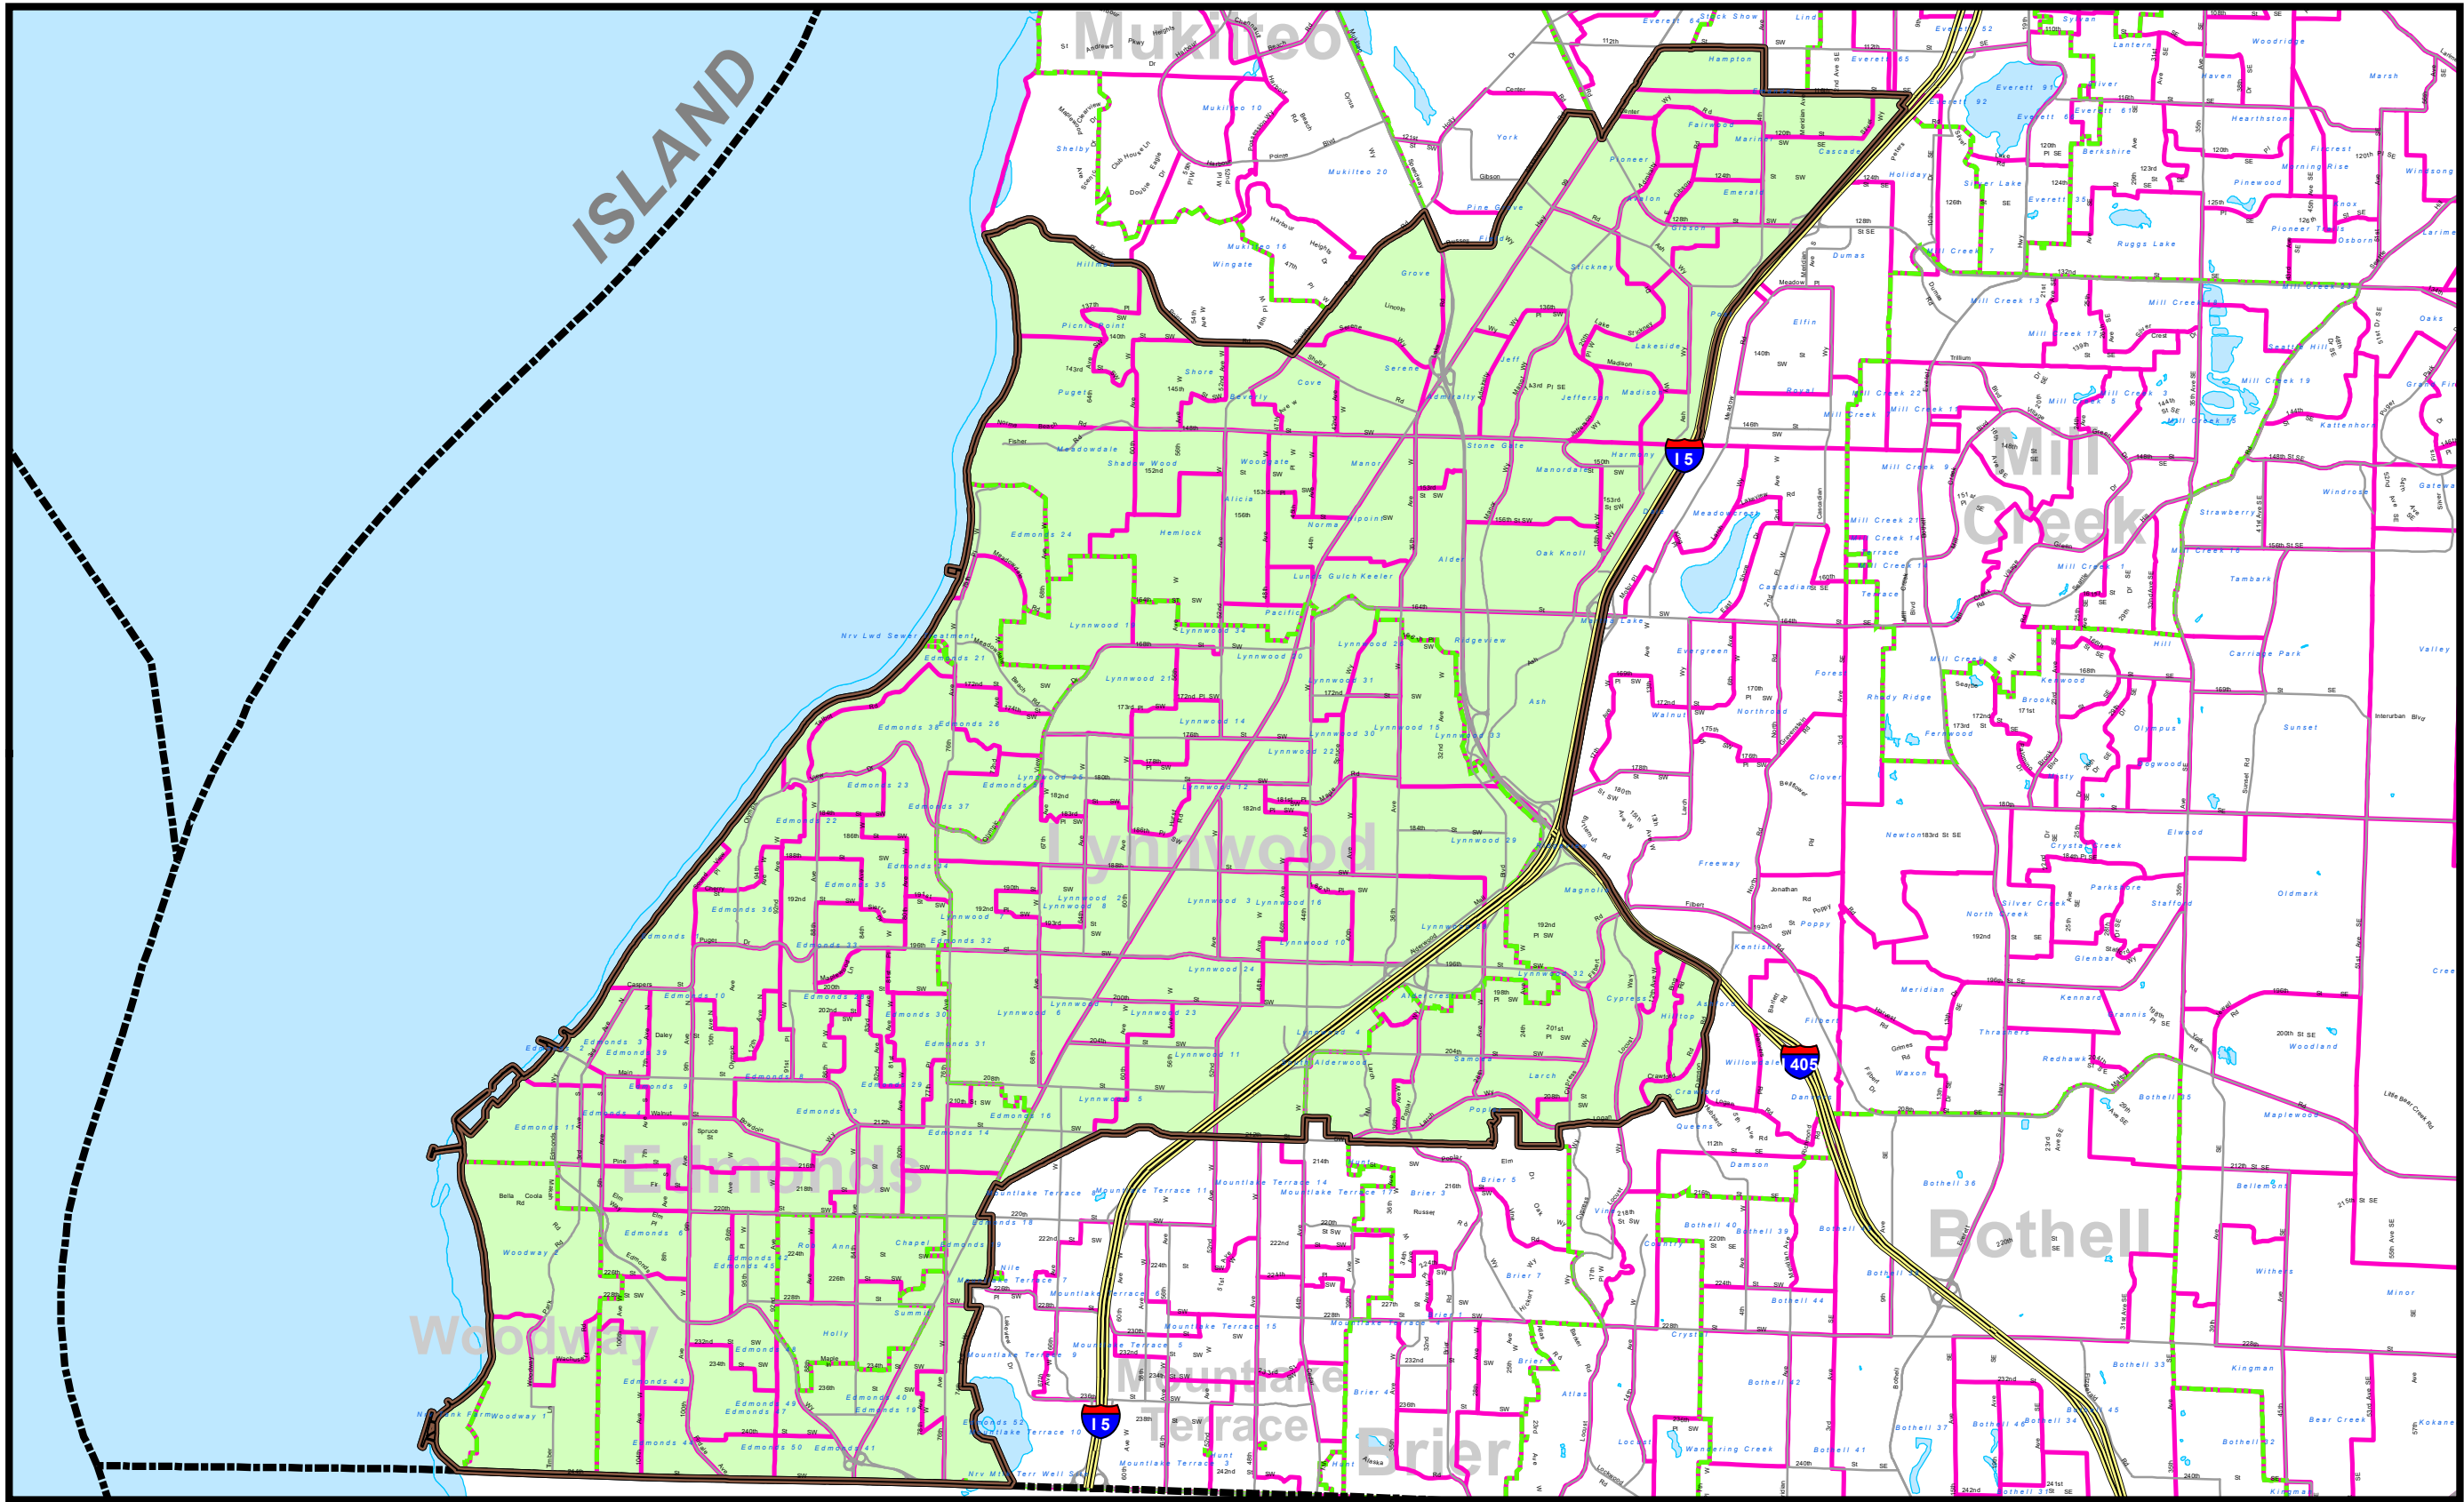

Snohomish County County Council District 3

Legend

- Streets and Roads
- City Boundaries
- Precincts
- County Council District 3

Snohomish County Elections
A Division of the Auditor's Office