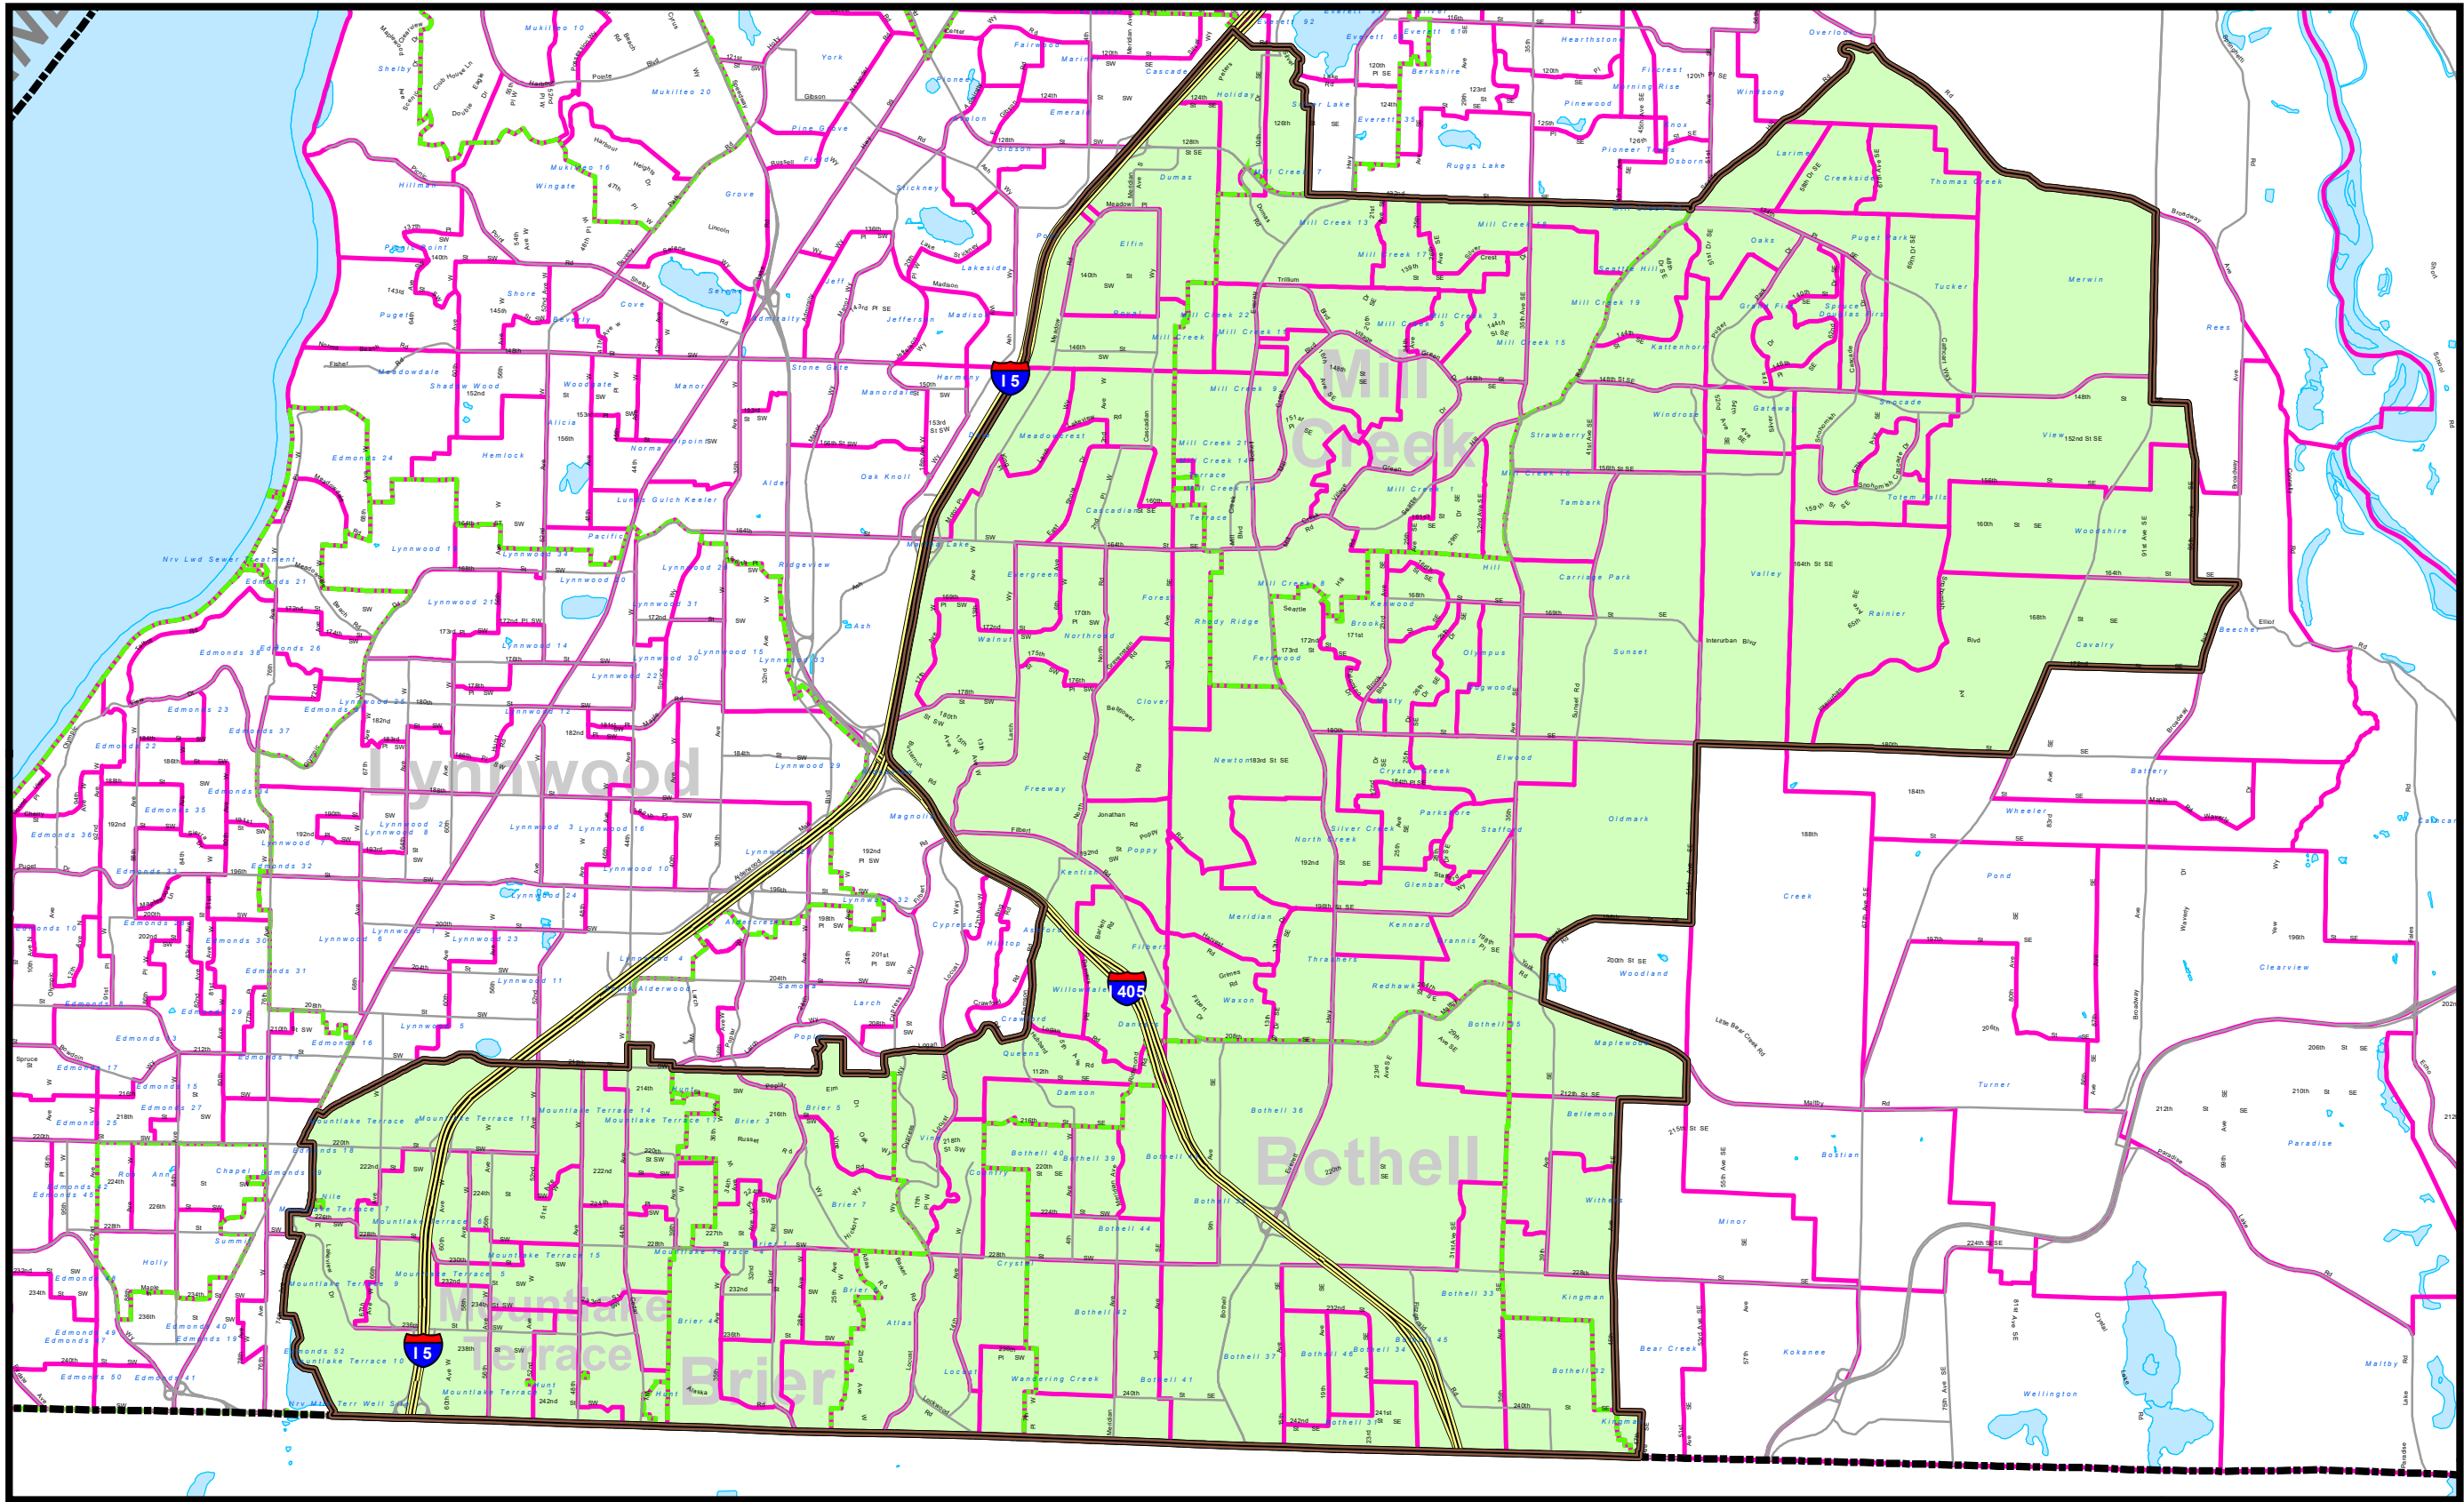

# Snohomish County County Council District 4

**Legend**

- Streets and Roads
- City Boundaries
- Precincts
- County Council District 4

  
**Snohomish County Elections**  
A Division of the Auditor's Office