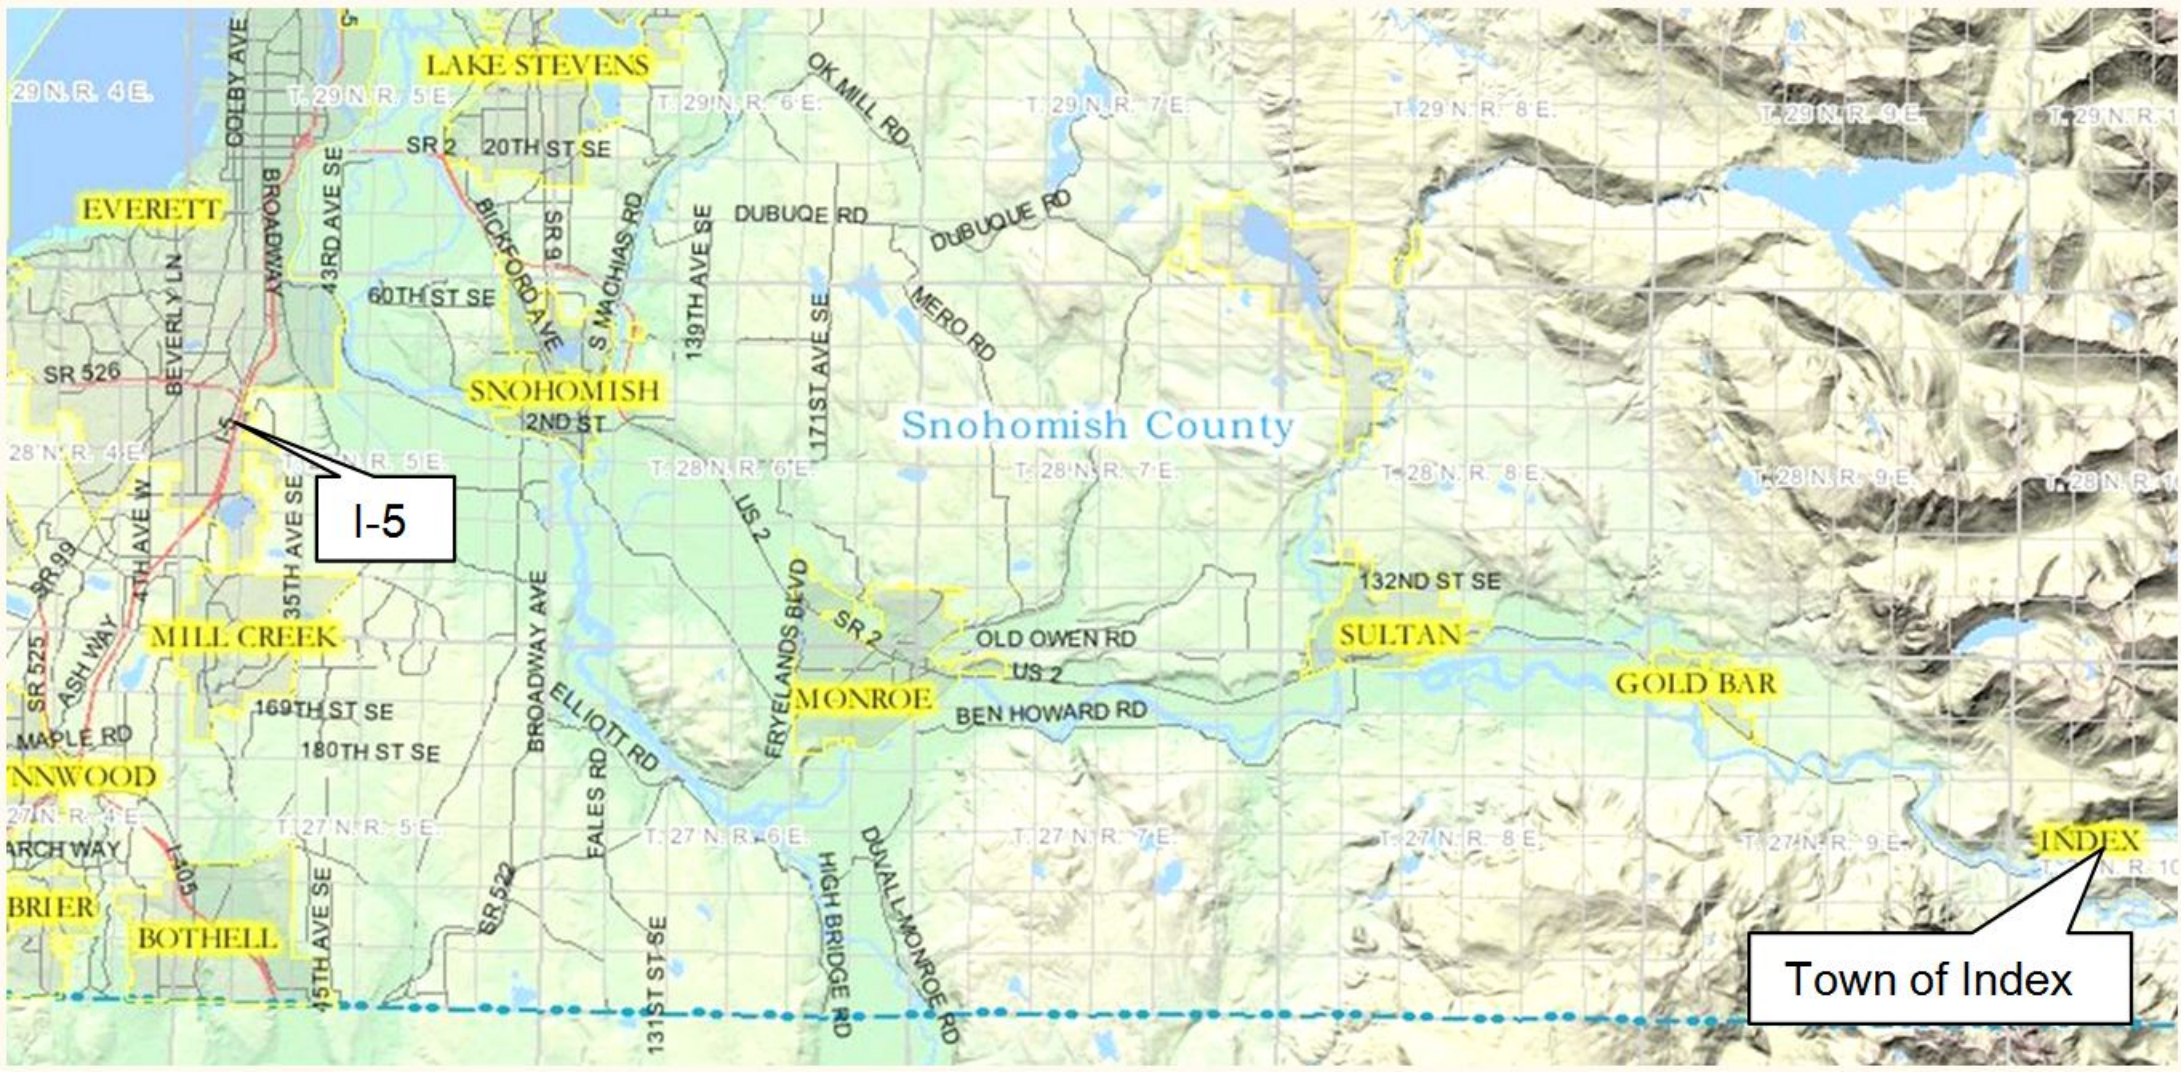

Town of Index

BNRR  
Undercrossing  
of Index  
Galena Rd.

S.R. 2

I-5

Town of Index

Town of Index

This is an aerial photograph of the Town of Index, showing a residential area with property lines outlined in orange. A river flows through the center of the town, crossed by a bridge. A yellow line runs horizontally across the top of the image, likely representing a utility line. The text 'Town of Index' is in a white box at the top left. A callout box on the right points to the bridge with the text 'BNRR Undercrossing of Index Galena Rd.'. At the bottom left, 'INDEX-GALENA RD' is labeled. In the upper left, 'THIRD ST' and 'FOURTH ST' are labeled. The area is surrounded by dense green forest.

BNRR  
Undercrossing  
of Index  
Galena Rd.

INDEX-GALENA RD

THIRD ST

FOURTH ST

15 FT 6 IN

12/14/2011 12:59