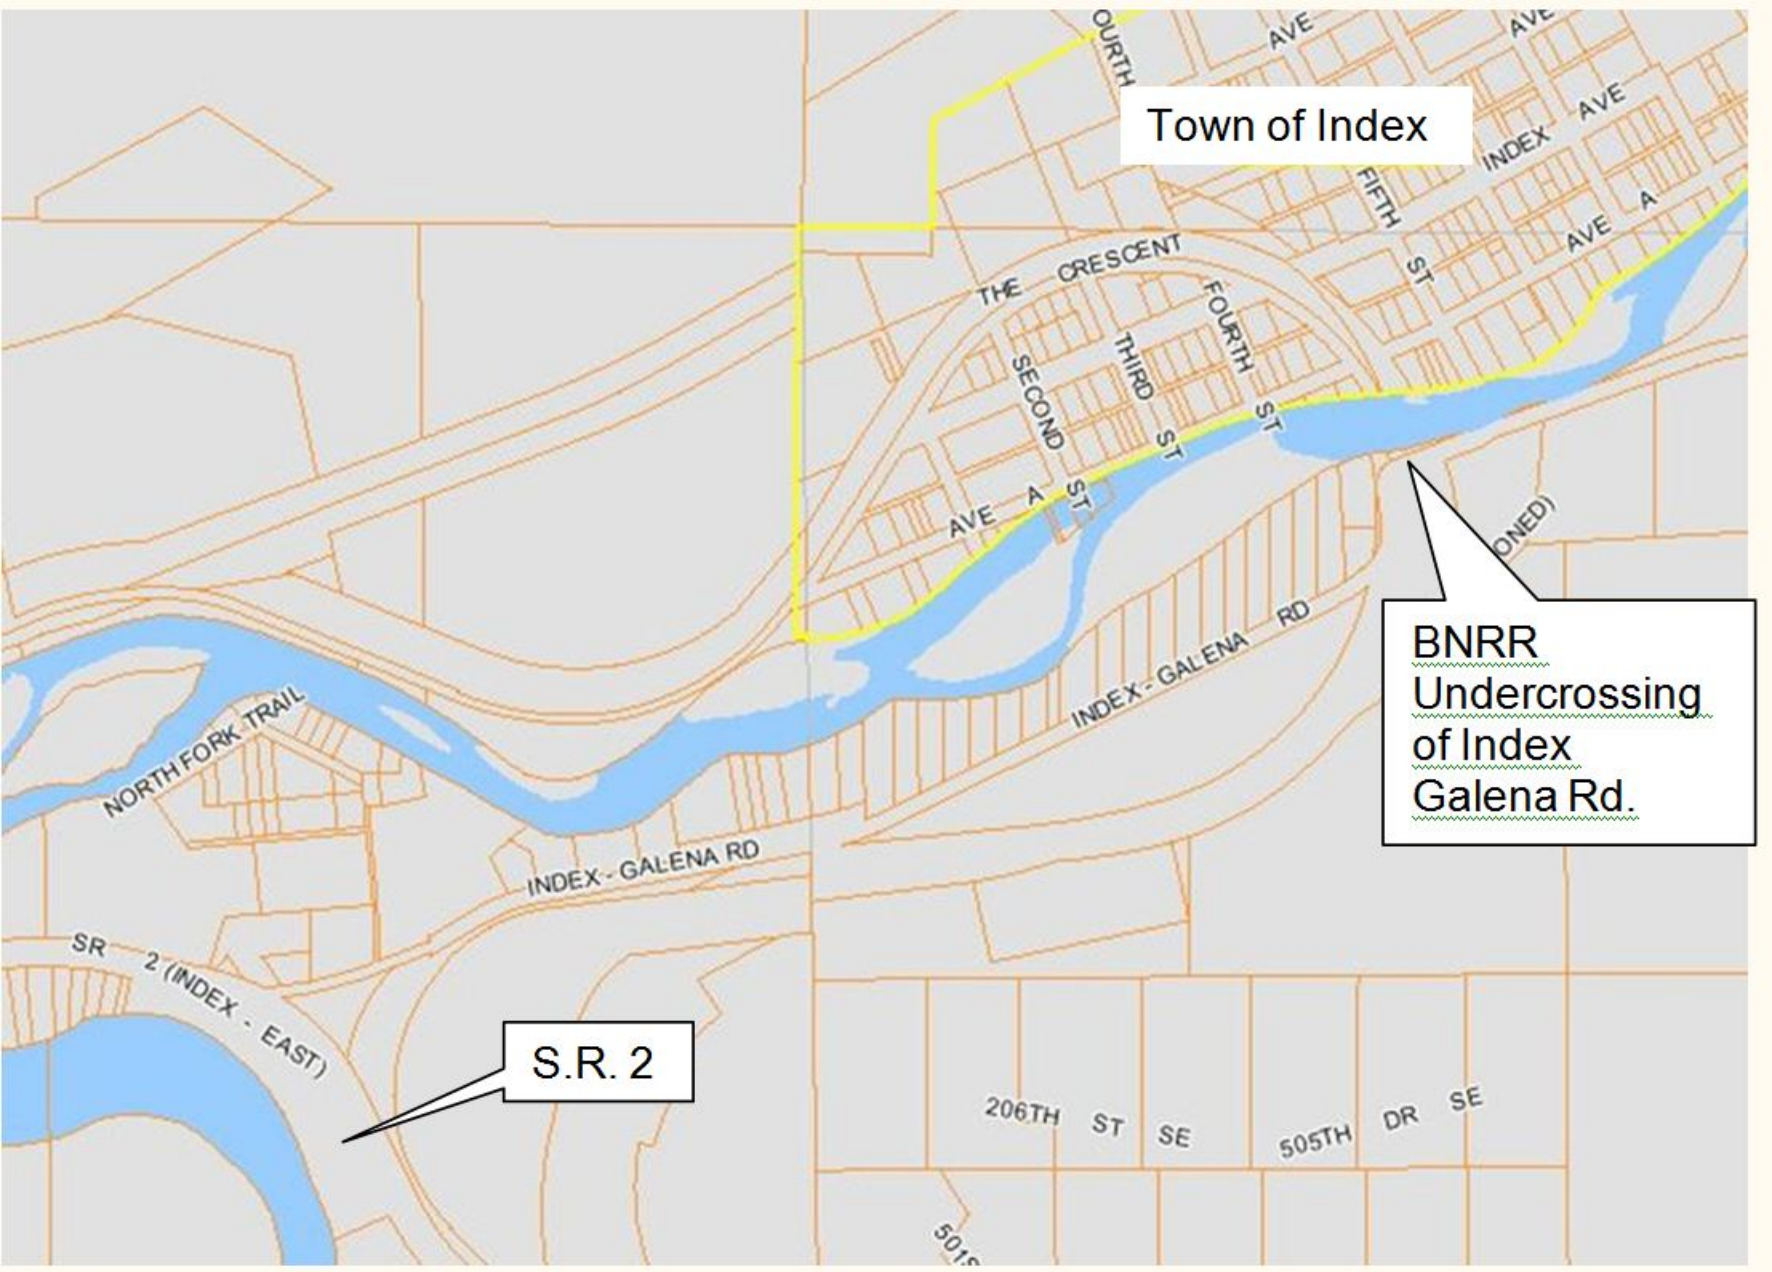

Town of Index

BNRR  
Undercrossing  
of Index  
Galena Rd.

S.R. 2

I-5

Town of Index

Town of Index

This is an aerial photograph of the Town of Index, showing a residential area with property lines outlined in orange. A river flows through the center of the town, crossed by a bridge. A yellow line runs horizontally across the top of the image, likely representing a utility line. The text 'Town of Index' is in a white box at the top left. A callout box on the right points to the bridge with the text 'BNRR Undercrossing of Index Galena Rd.'. At the bottom left, 'INDEX-GALENA RD' is labeled. In the upper left, 'THIRD ST' and 'FOURTH ST' are labeled. The area is surrounded by dense green forest.

BNRR  
Undercrossing  
of Index  
Galena Rd.

INDEX-GALENA RD

THIRD ST

FOURTH ST

15 FT 6 IN

12/14/2011 12:59