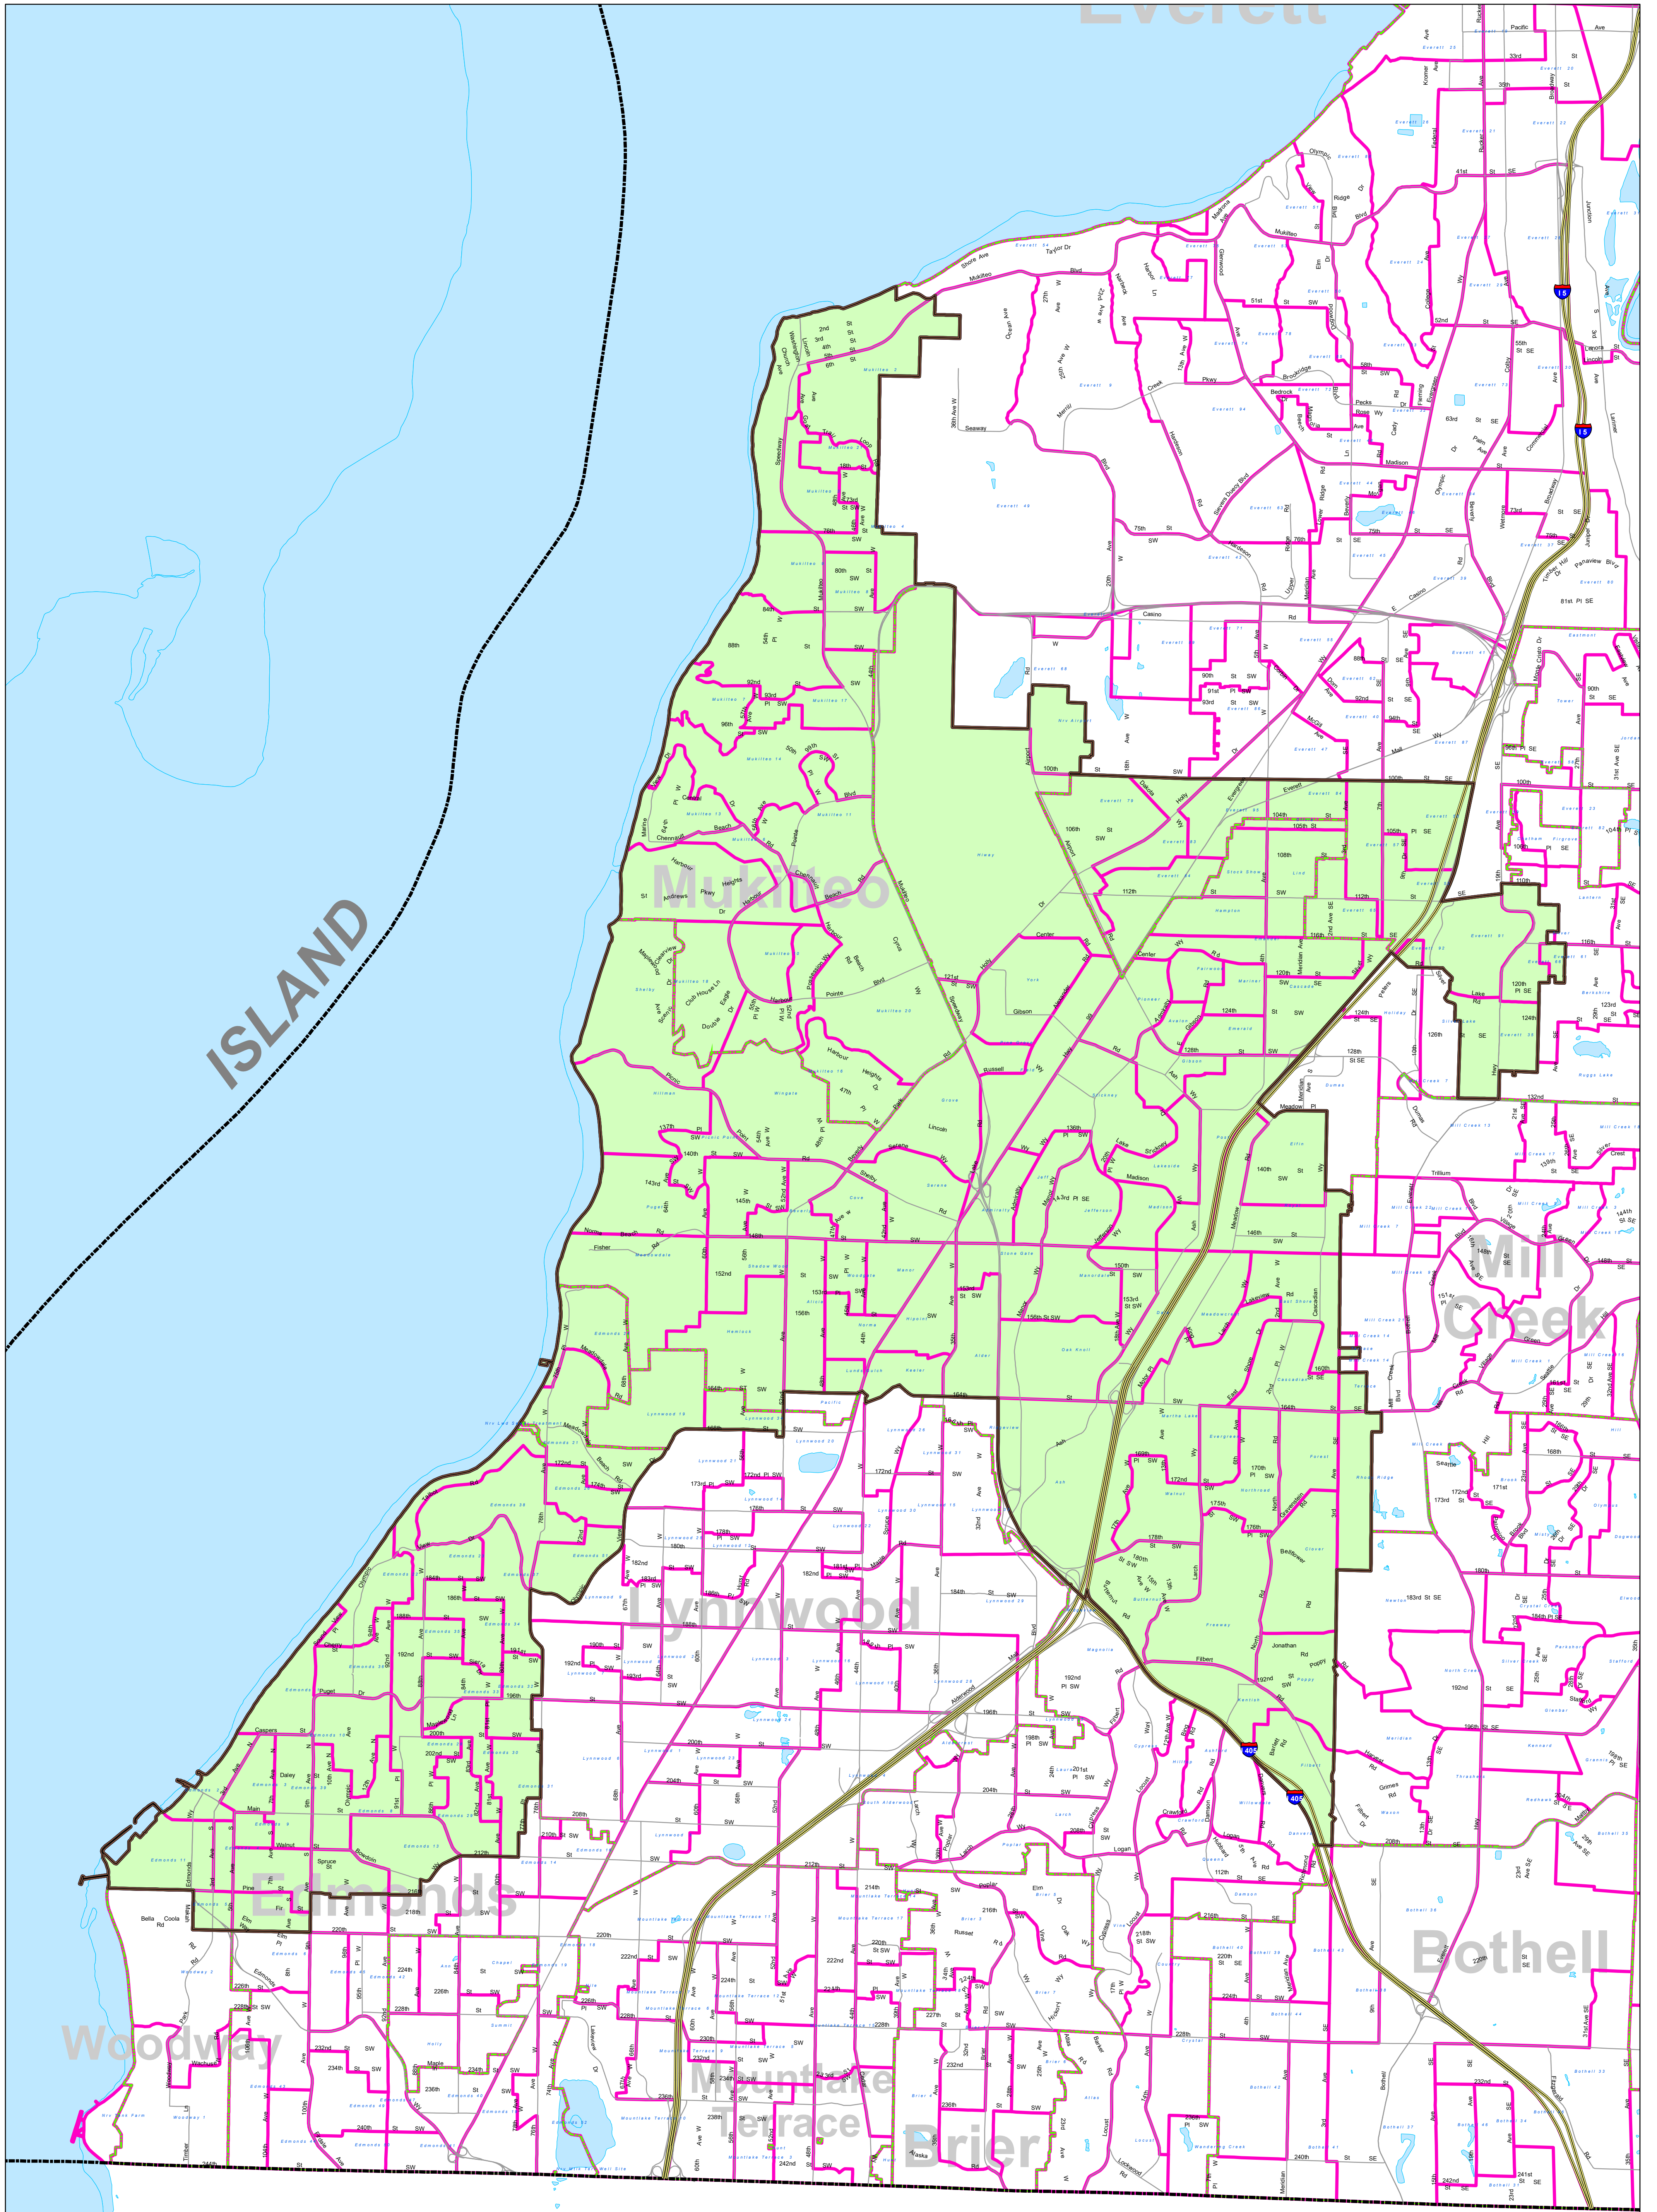

# Snohomish County Legislative District 21

**Legend**

- County Boundary
- Streets and Roads
- City Boundaries
- Precincts
- █ Legislative District

**Snohomish County Elections**  
A Division of the Auditor's Office