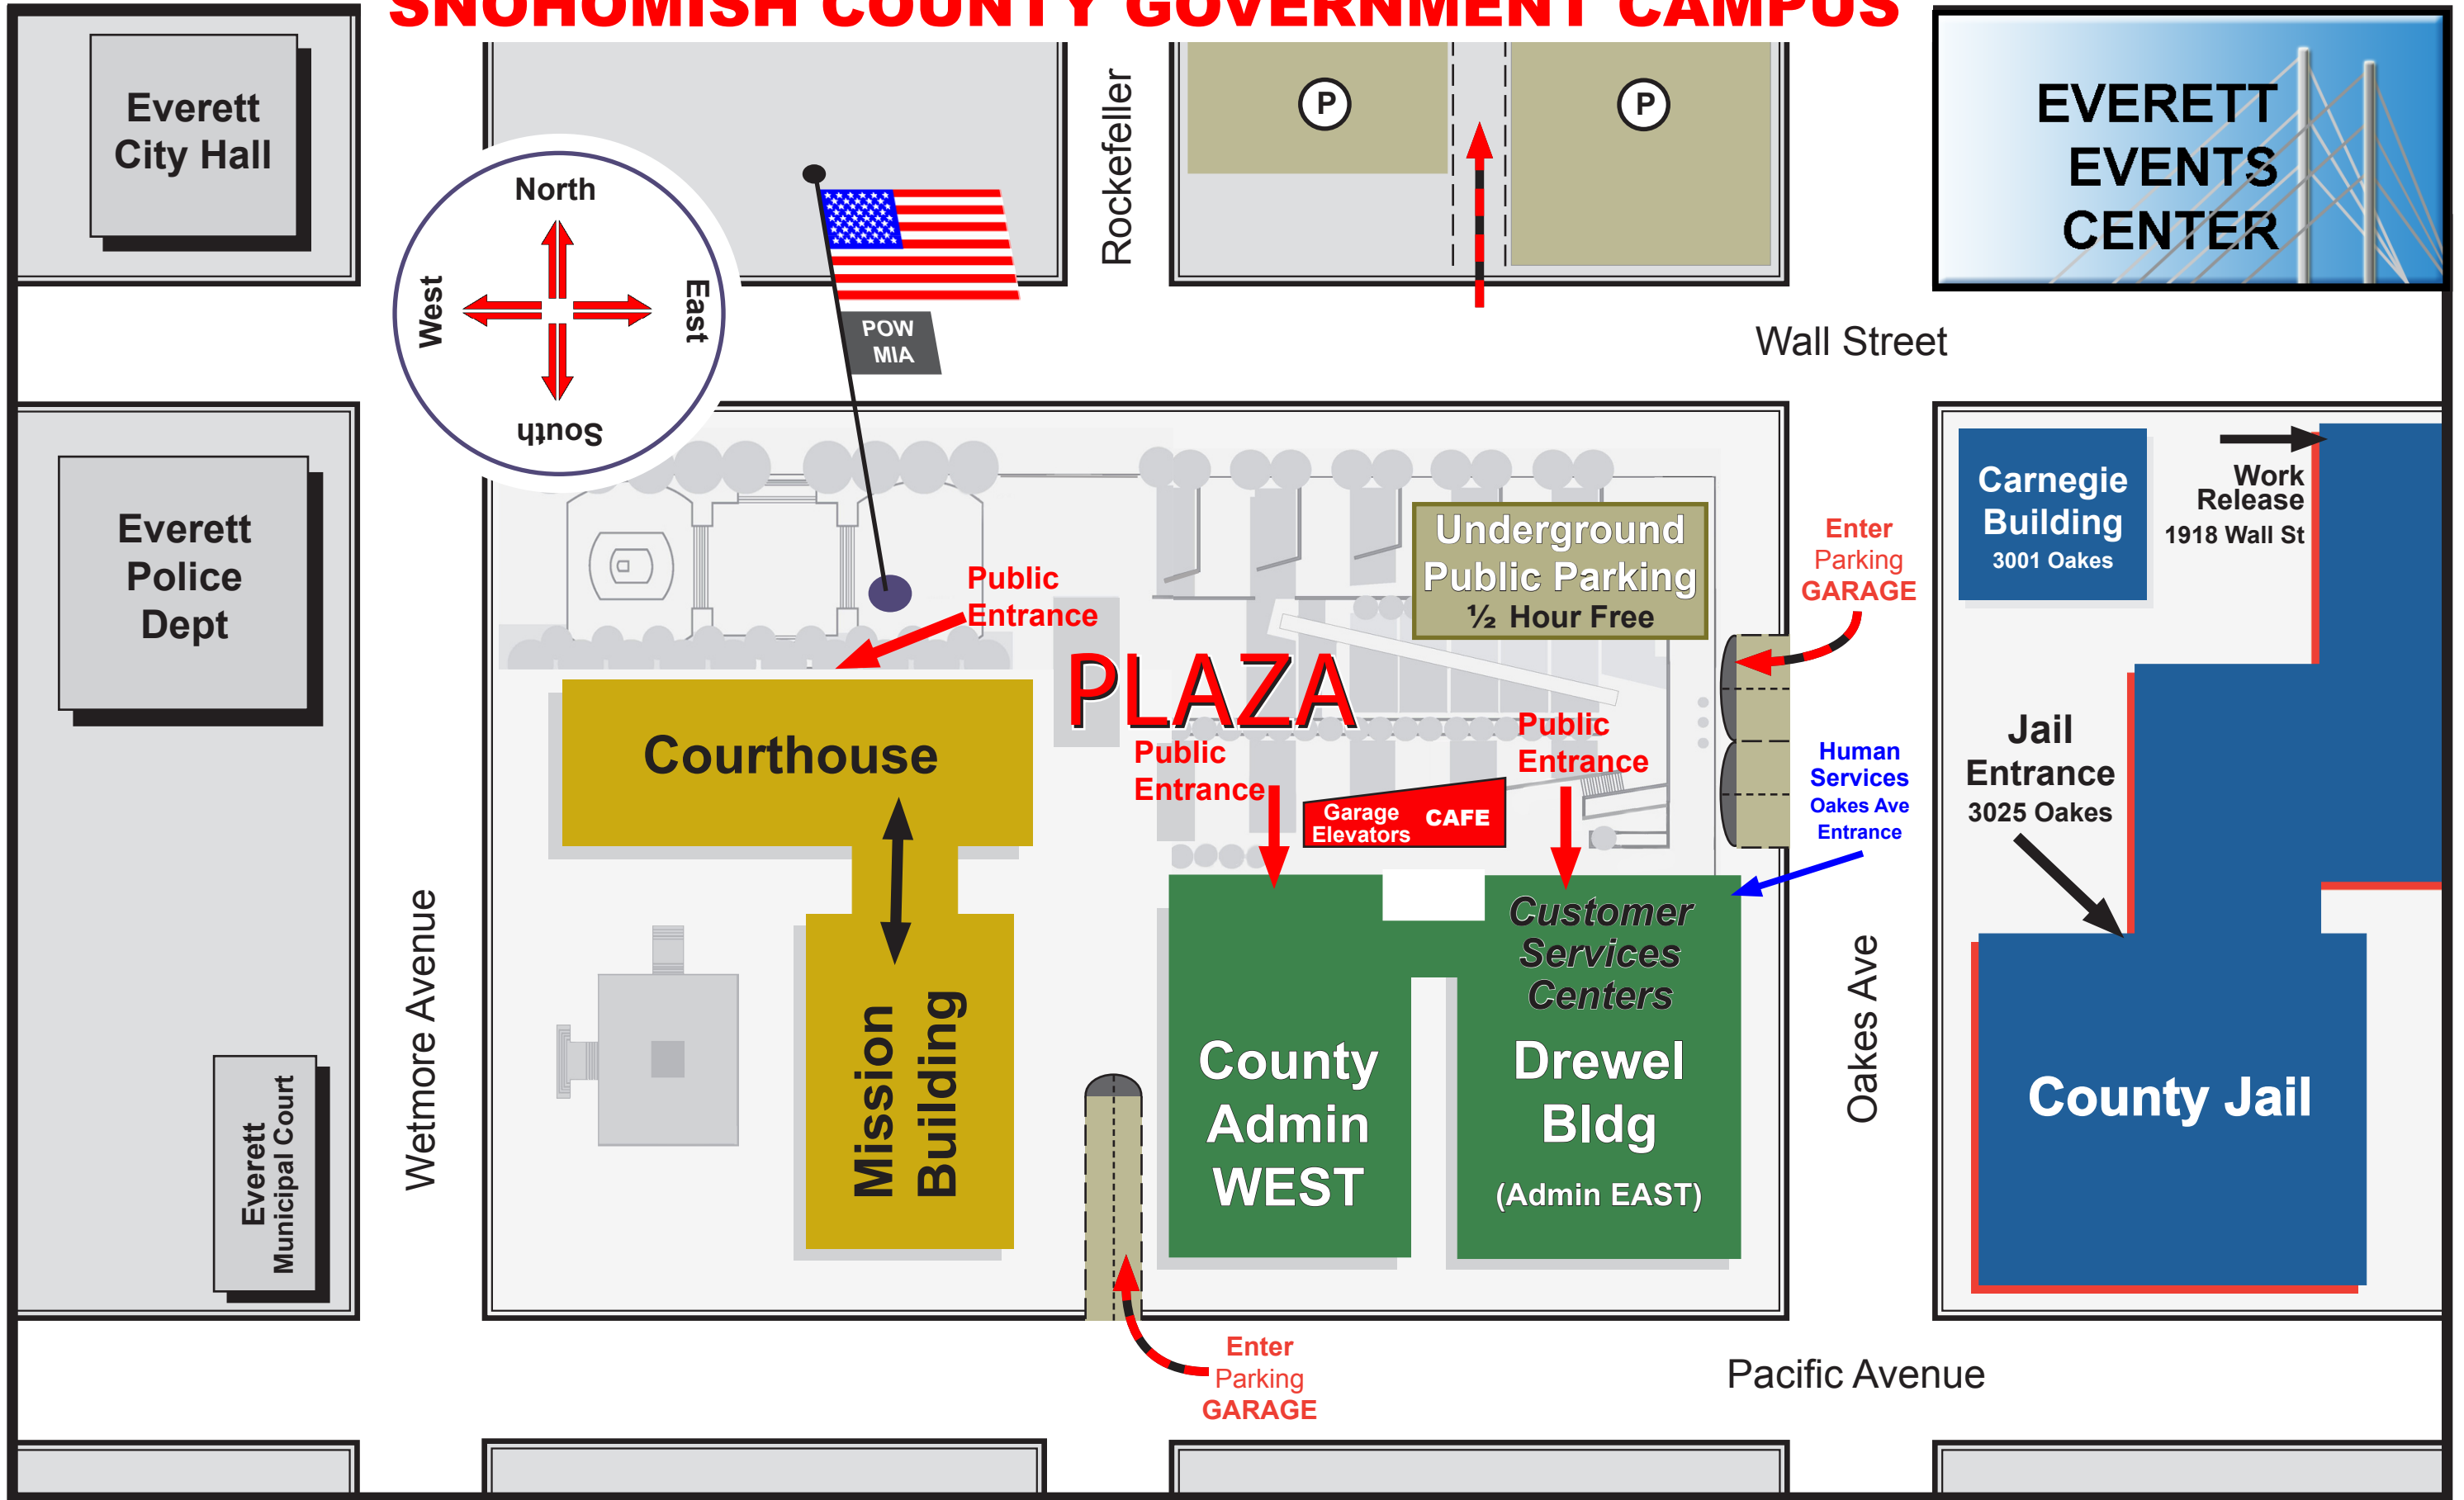

SNOHOMISH COUNTY GOVERNMENT CAMPUS

Everett City Hall

Rockefeller

EVERETT EVENTS CENTER

Wall Street

Everett Police Dept

Everett Municipal Court

Wetmore Avenue

Courthouse

Mission Building

PLAZA

Public Entrance

Garage Elevators CAFE

Public Entrance

County Admin WEST

Customer Services Centers
Drewel Bldg
(Admin EAST)

Enter Parking GARAGE

Human Services Oakes Ave Entrance

Oakes Ave

Carnegie Building
3001 Oakes

Work Release
1918 Wall St

Jail Entrance
3025 Oakes

County Jail

Enter Parking GARAGE

Pacific Avenue