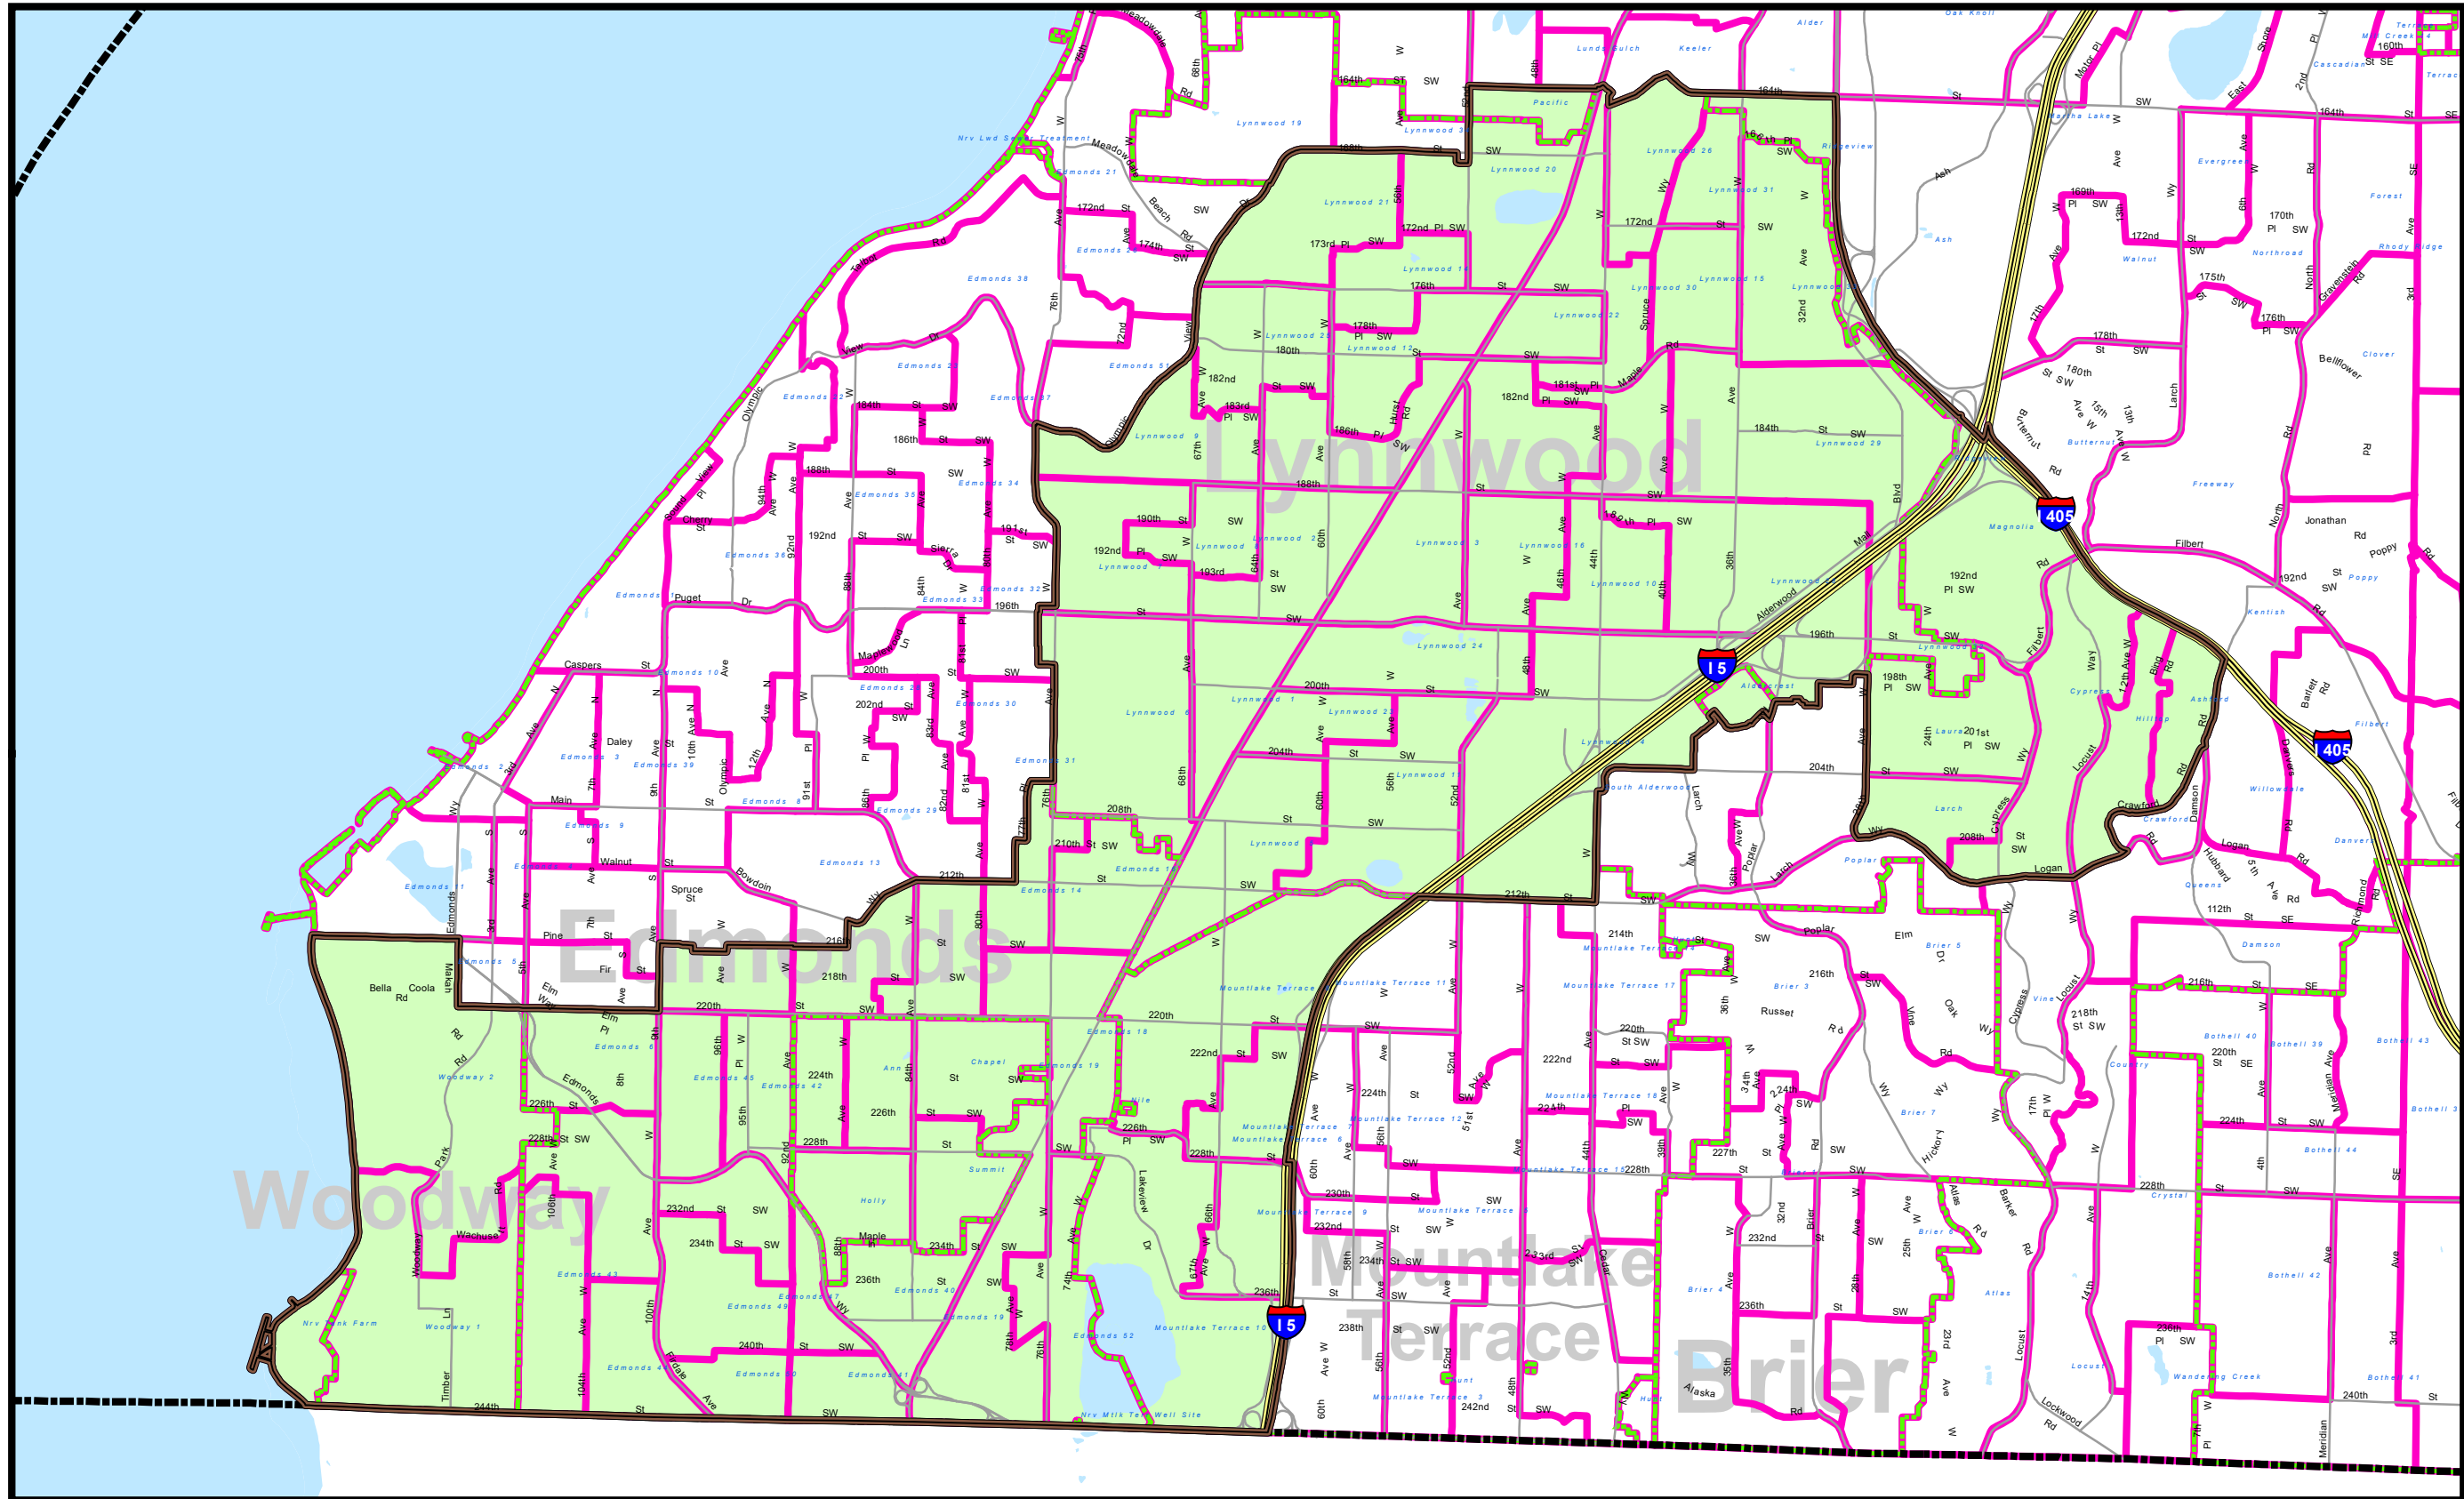

Snohomish County Legislative District 32

Legend

- City Boundaries
- Precincts
- Legislative District

Snohomish County Elections
A Division of the Auditor's Office