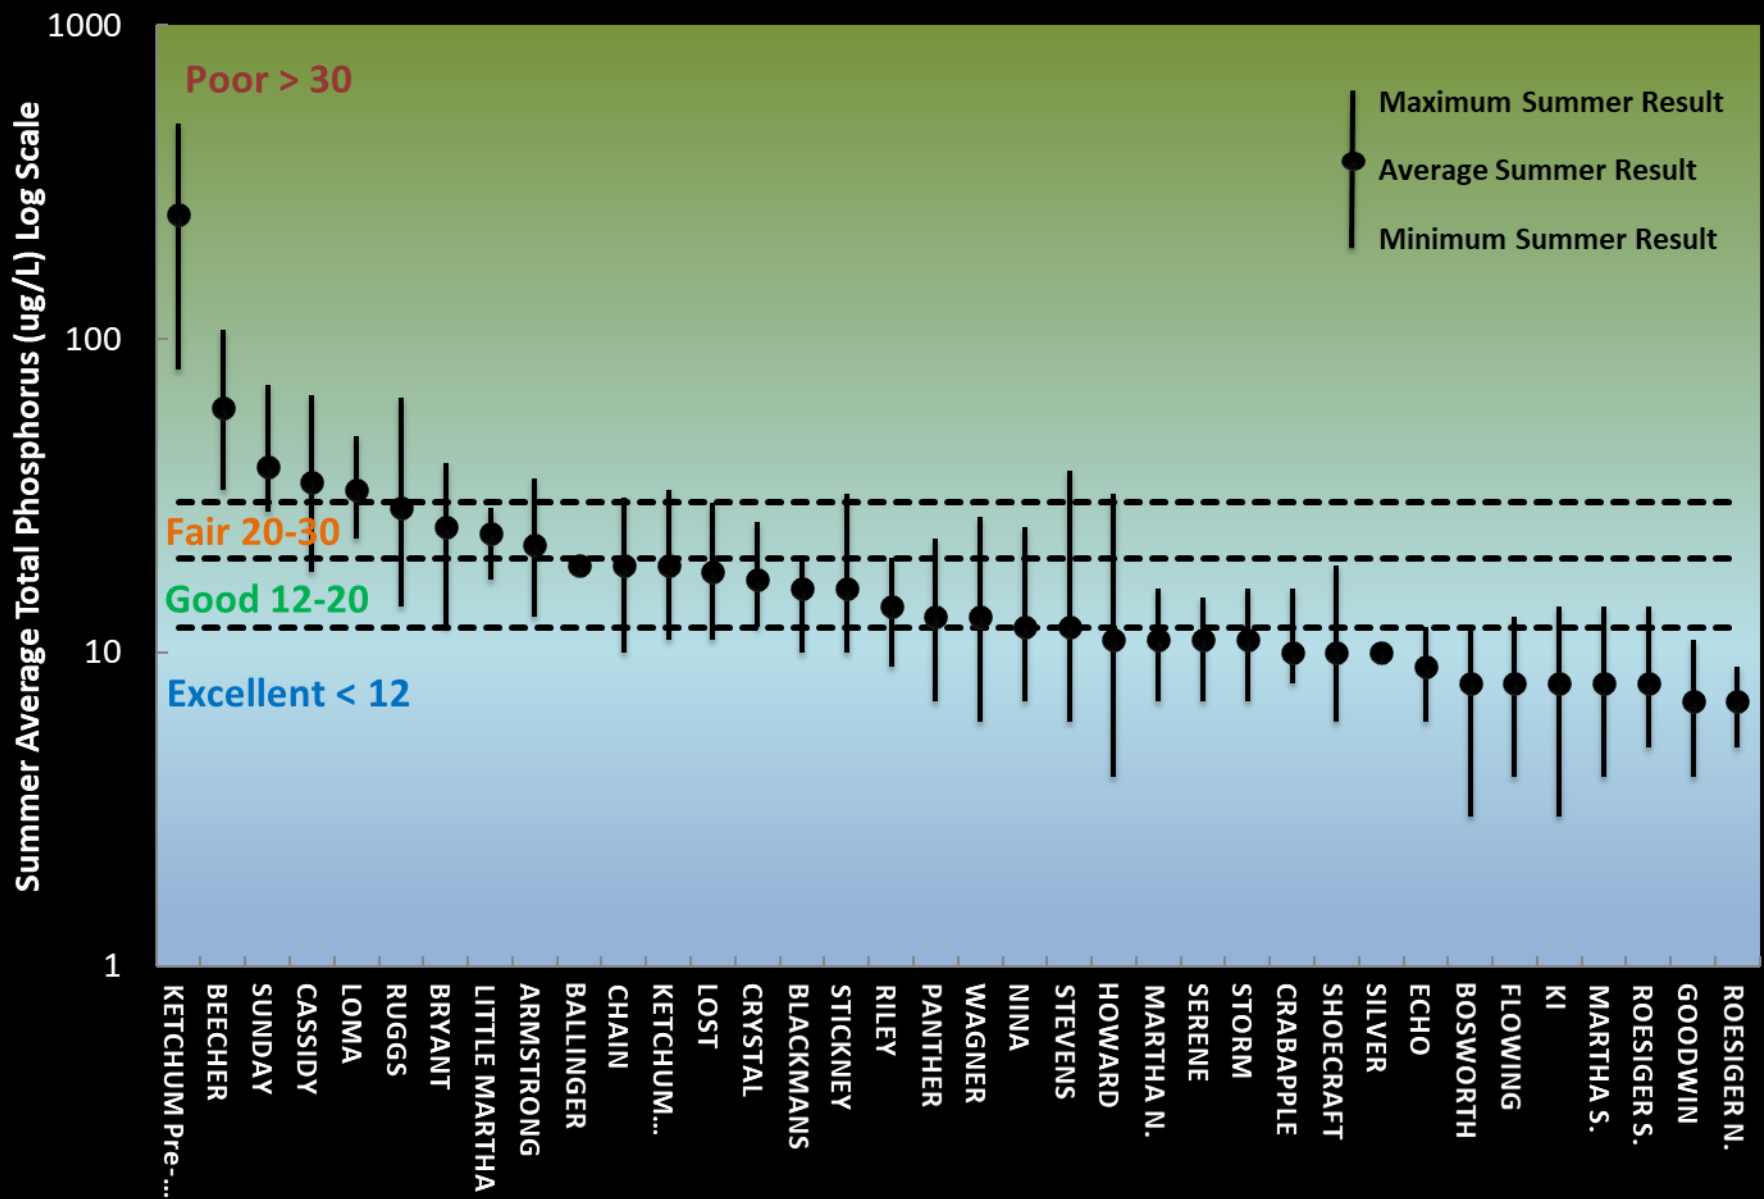

EPIILMNION SUMMER AVERAGE - TOTAL PHOSPHORUS 1996-2020

HYPOLIMNION WATERS SUMMER AVERAGE - TOTAL PHOSPHORUS 1996-2020