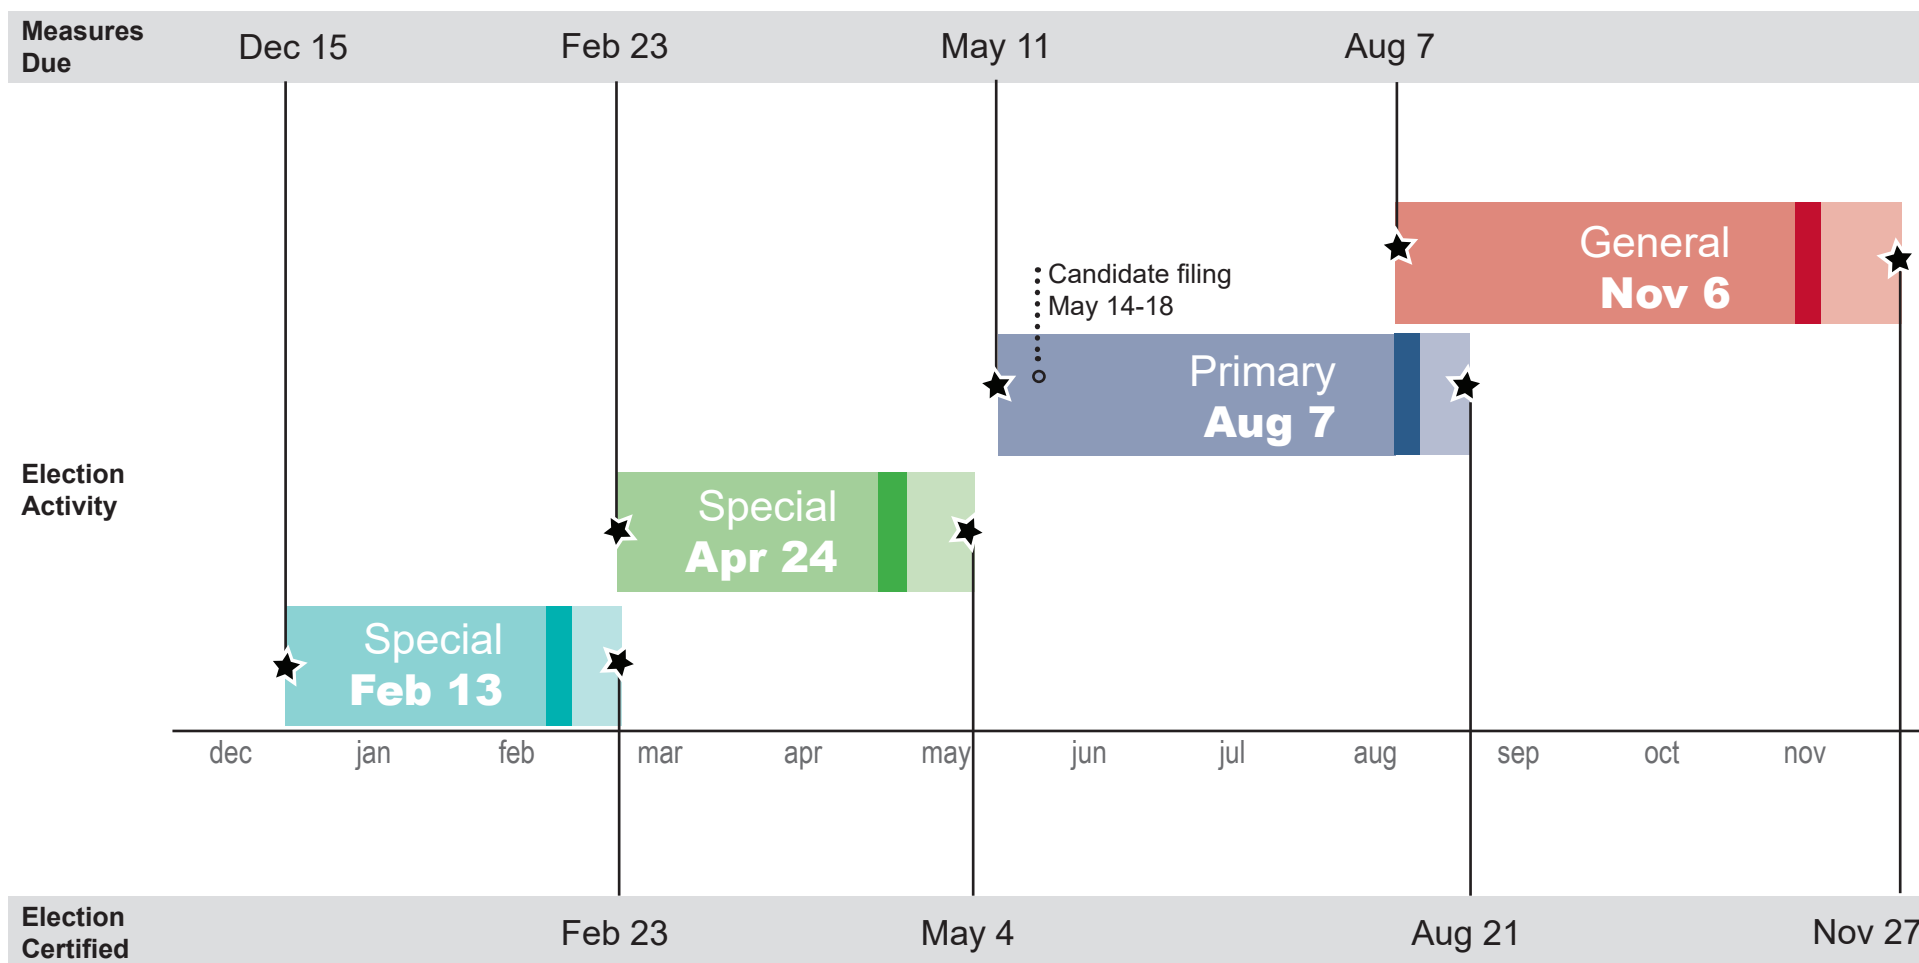

2018 Elections Timeline

Measures for special elections are due 60 days before an election day.
 Measures for the primaries are due by the Friday before candidate filing.
 Measures for general elections are due by the date of the primary.

Ballots are mailed 19 days before an election day.
 Military and overseas ballots are mailed 30 days before special election days
 and 45 days before primary and general election days.

Special elections are certified 10 days after an election day.
 Primaries are certified 14 days after an election day.
 General elections are certified 21 days after an election day.