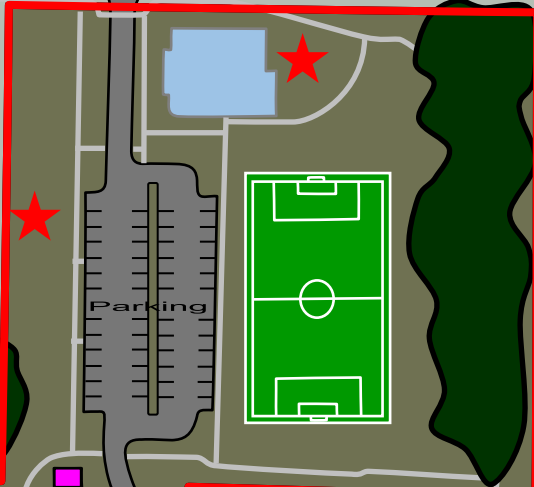

146TH ST SW

Parking

Walk-in only — No Parking

3RD PL W.

LAKEVIEW RD.

2ND AVE W.

MARTHA LAKE AIRPORT COUNTY PARK

Skate Park

Shelter & Restrooms

Public Art

Playground

Softball Field

Off-Leash Dog Area

Soccer Field

Retention Pond

Paths

Park Boundary