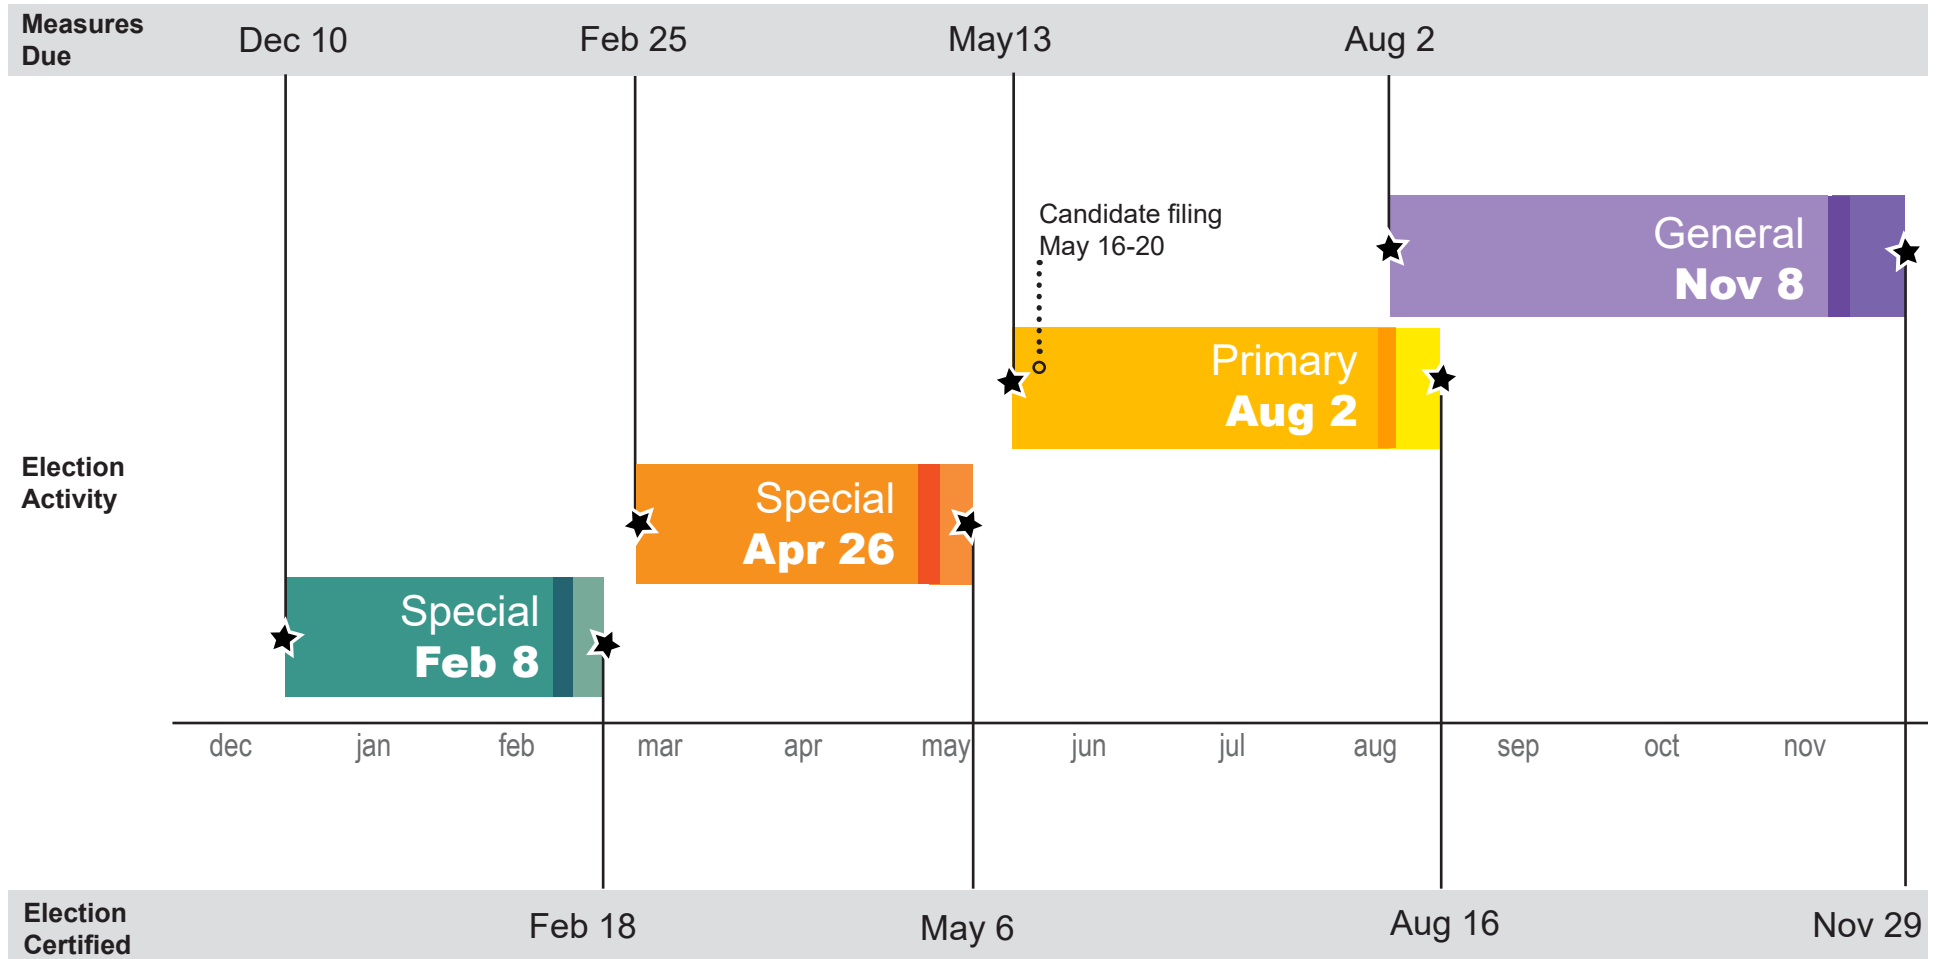

2022 Elections Timeline

Measures for special elections are due 60 days before an election day.
 Measures for the primaries are due by the Friday before candidate filing.
 Measures for general elections are due by the date of the primary.

Ballots are mailed 19 days before an election day.
 Military and overseas ballots are mailed 30 days before special election days
 and 45 days before primary and general election days.

Special elections are certified 10 days after an election day.
 Primaries are certified 14 days after an election day.
 General elections are certified 21 days after an election day.