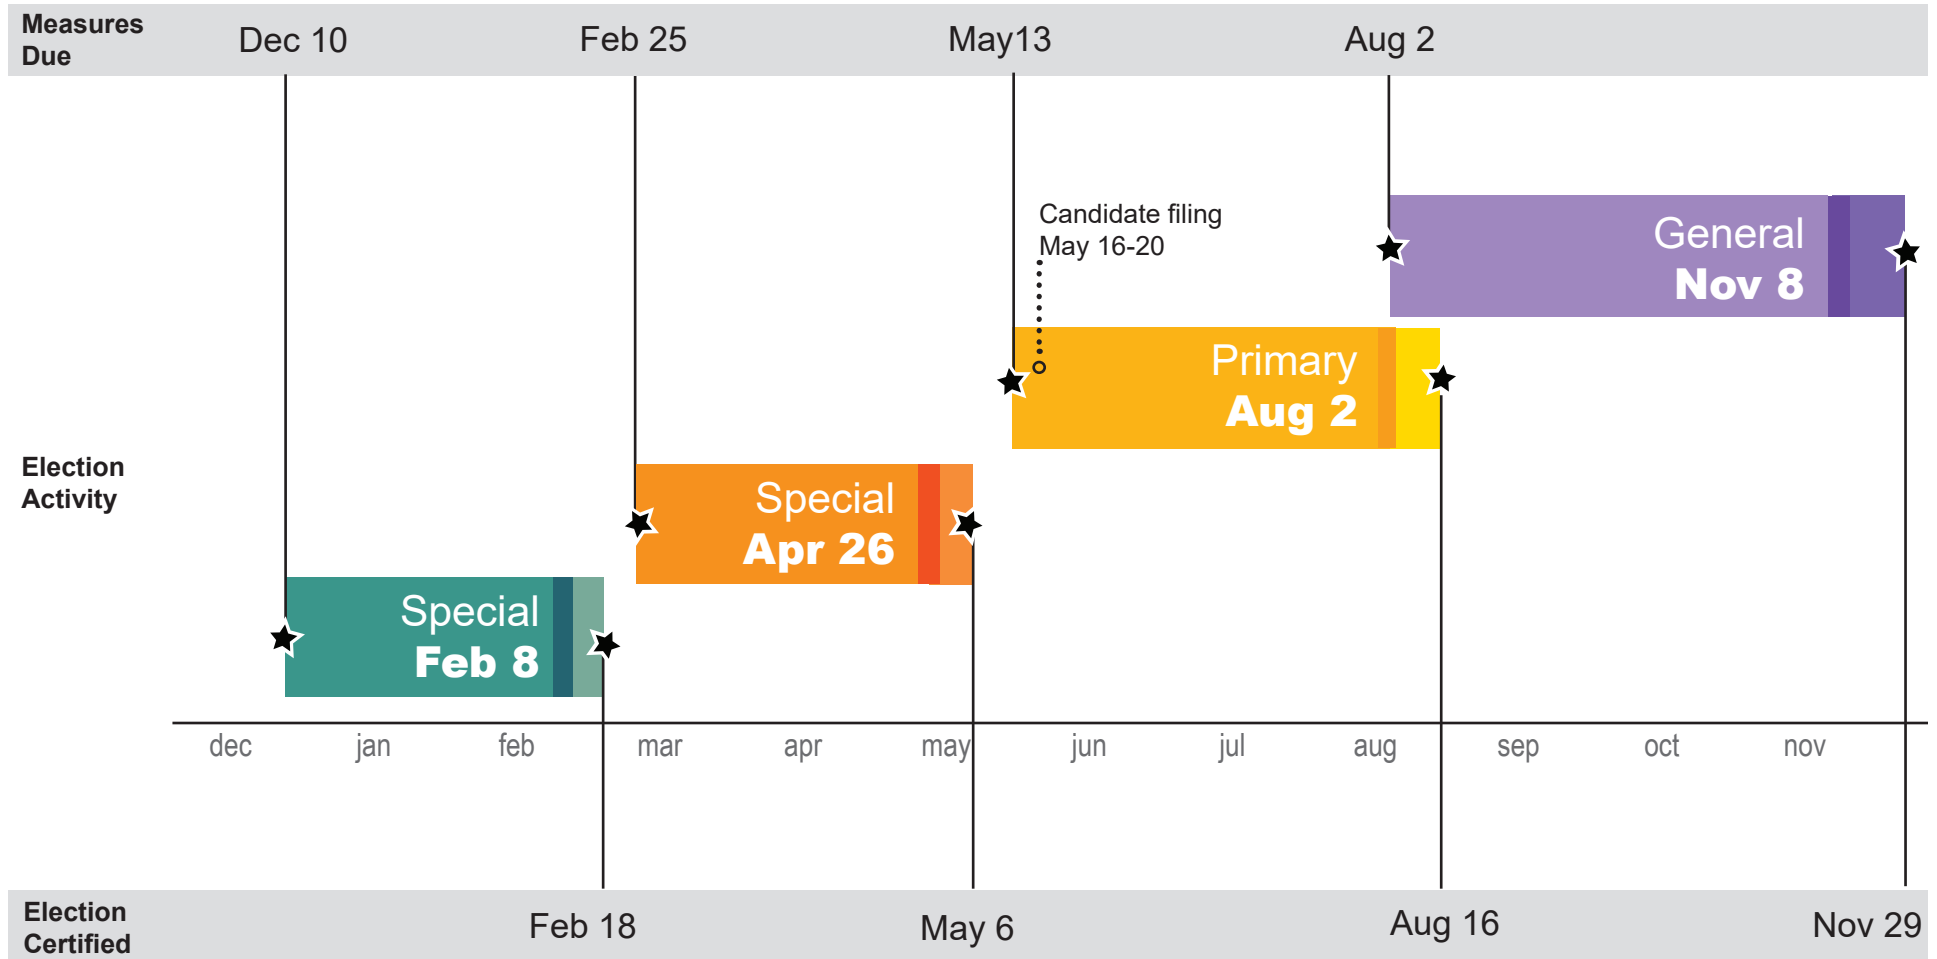

# 2022 Elections Timeline

Measures for special elections are due 60 days before an election day.  
 Measures for the primaries are due by the Friday before candidate filing.  
 Measures for general elections are due by the date of the primary.

Ballots are mailed 19 days before an election day.  
 Military and overseas ballots are mailed 30 days before special election days  
 and 45 days before primary and general election days.

Special elections are certified 10 days after an election day.  
 Primaries are certified 14 days after an election day.  
 General elections are certified 21 days after an election day.