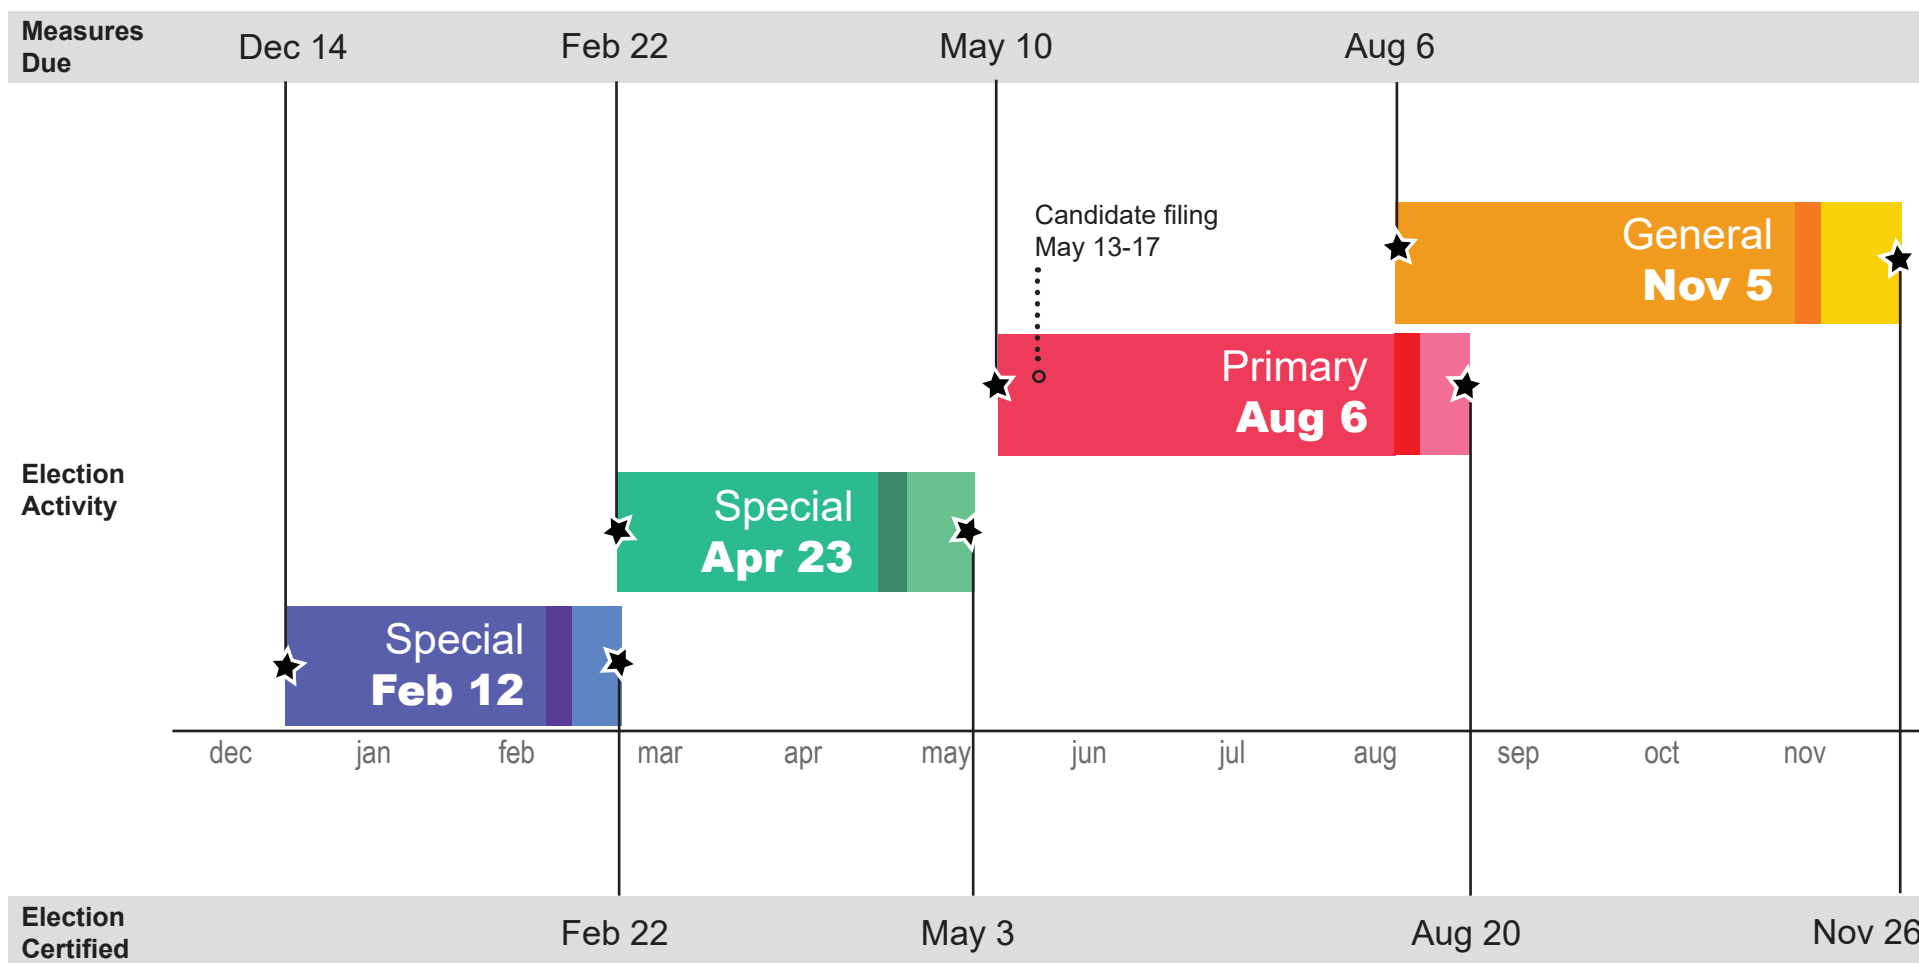

2019 Elections Timeline

Measures for special elections are due 60 days before an election day.
 Measures for the primaries are due by the Friday before candidate filing.
 Measures for general elections are due by the date of the primary.

Ballots are mailed 19 days before an election day.
 Military and overseas ballots are mailed 30 days before special election days
 and 45 days before primary and general election days.

Special elections are certified 10 days after an election day.
 Primaries are certified 14 days after an election day.
 General elections are certified 21 days after an election day.