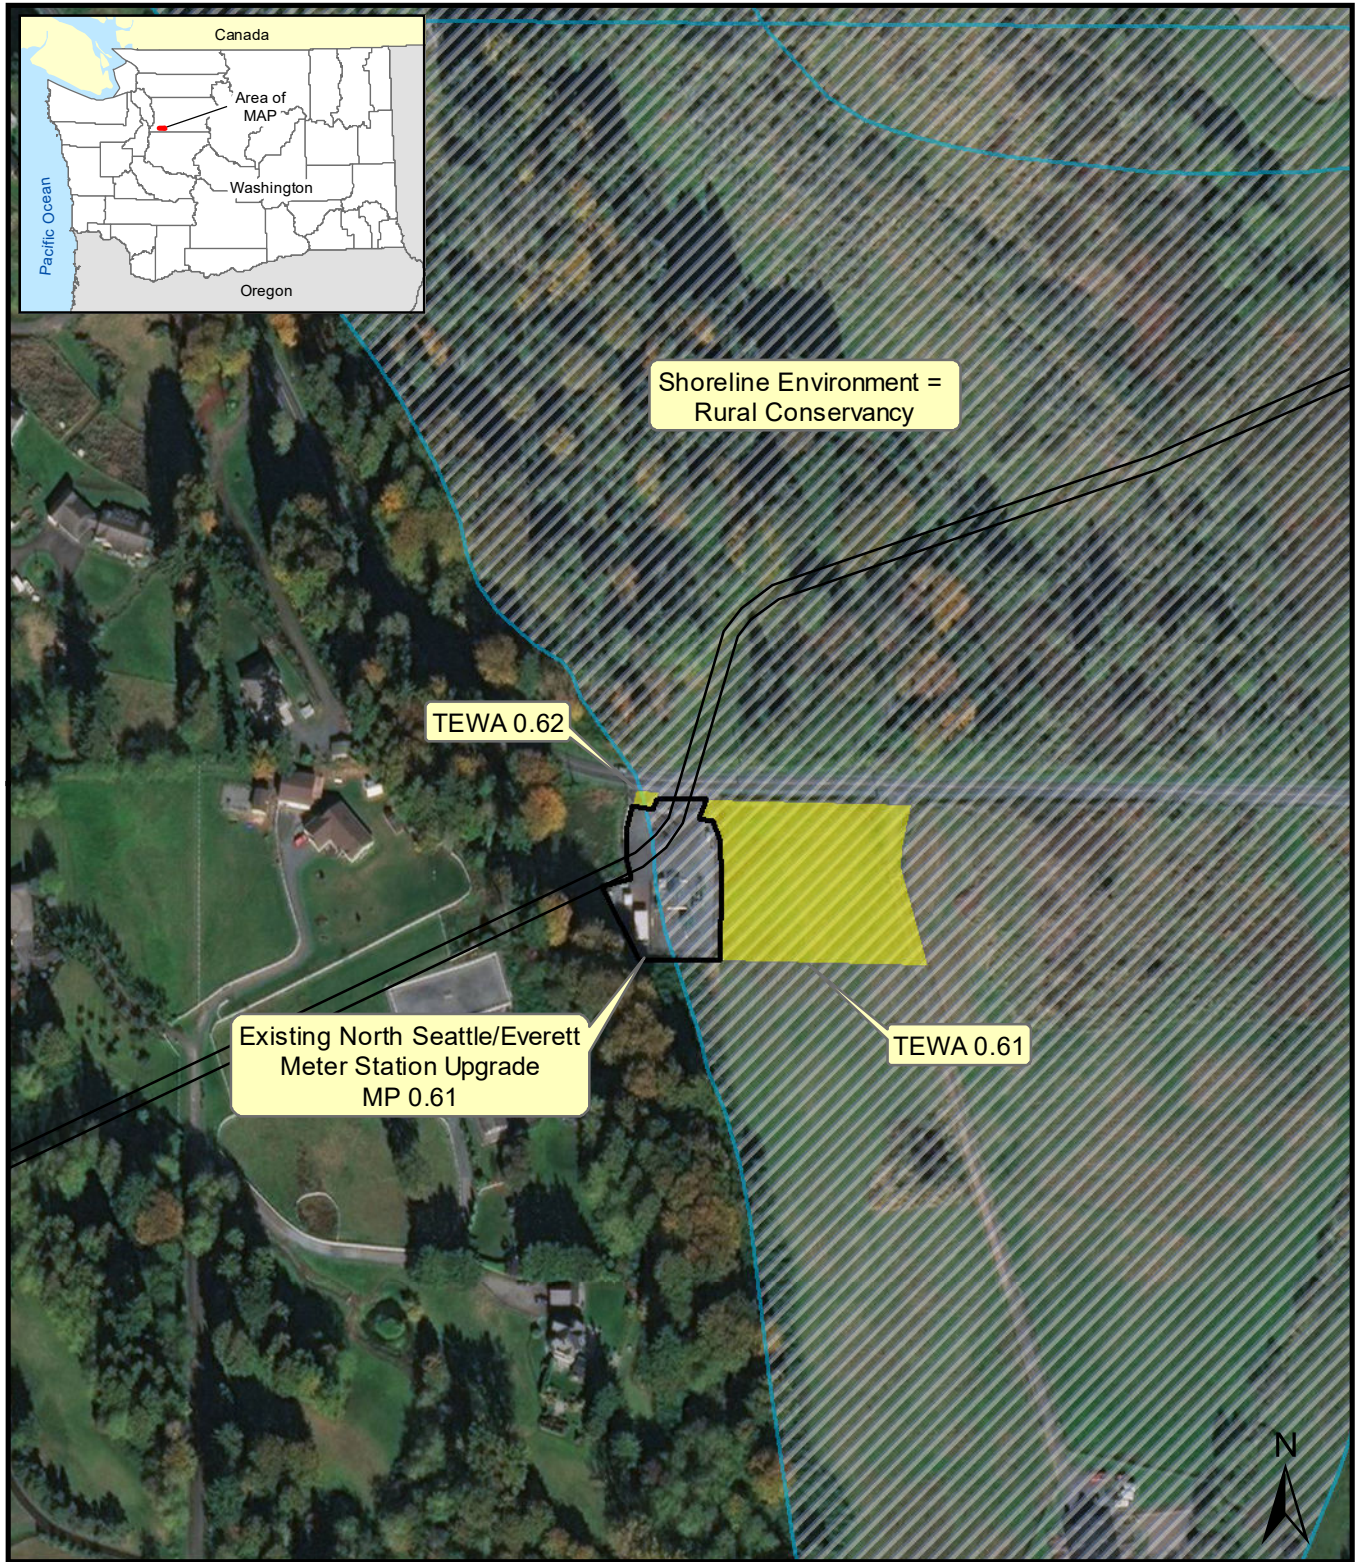

Legend

— Northwest Pipeline

Northwest Pipeline LLC
North Seattle/Everett Meter Station

Figure 1
General Location

Snohomish County, Washington

— Existing Northwest Pipeline
100-year Floodplain

Northwest Pipeline LLC
North Seattle/Everett Meter Station

Figure 2
Shoreline and Floodplain

Snohomish County, Washington