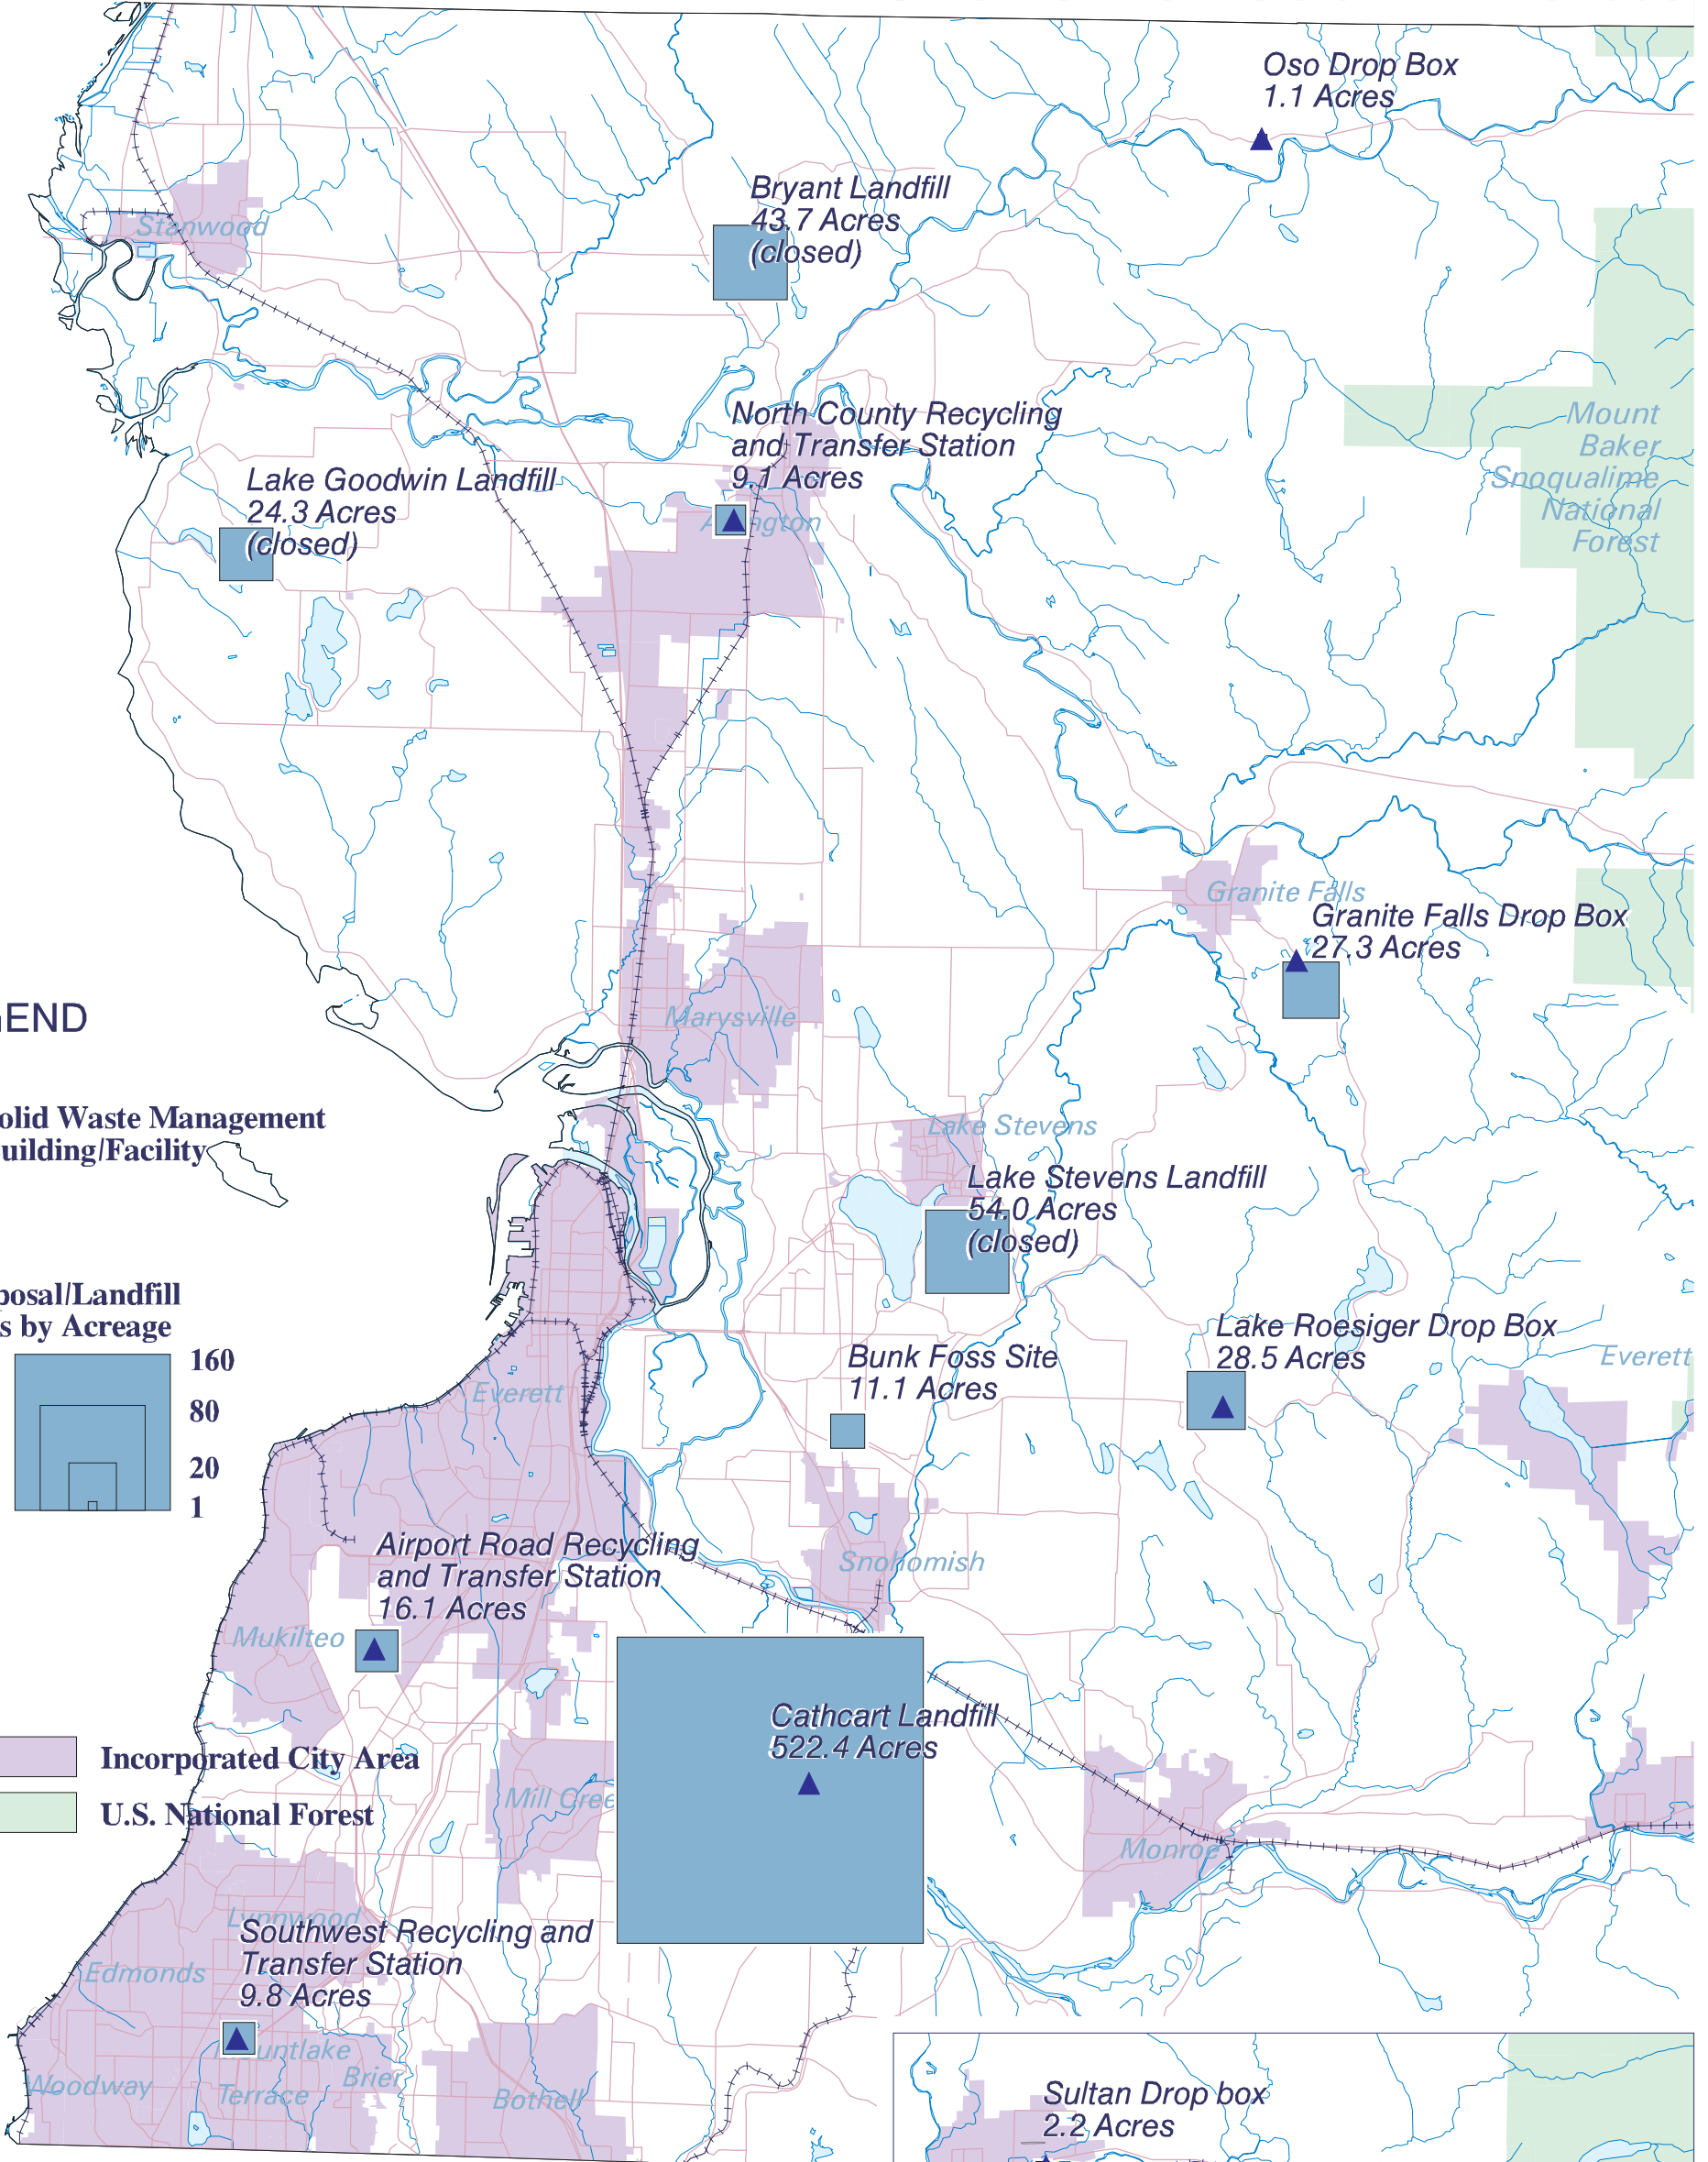

Solid Waste Management Facilities

SNOHOMISH COUNTY 12/2005

Snohomish County

LEGEND

▲ Solid Waste Management Building/Facility

Incorporated City Area

U.S. National Forest

W:/plng/carto/cap04/swastecfp.aml

Snohomish County disclaims any warranty of merchantability or warranty of fitness of this map for any particular purpose, either express or implied. No representation or warranty is made concerning the accuracy, currency, completeness or quality of data depicted on this map.

Any user of this map assumes all responsibility for use thereof, and further agrees to hold Snohomish County harmless from and against any damage, loss, or liability arising from any use of this map.

Produced by Snohomish County Department of Planning and Development Services, Cartography/GIS Services, fl.

Solid Waste Management Facilities