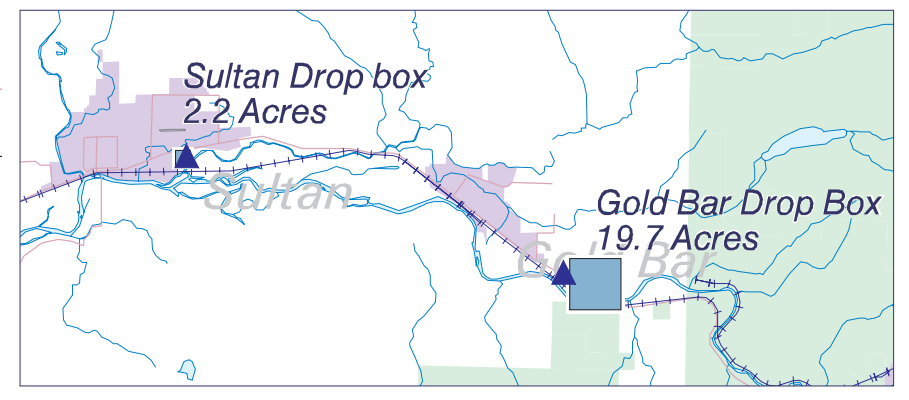

Solid Waste Management Facilities