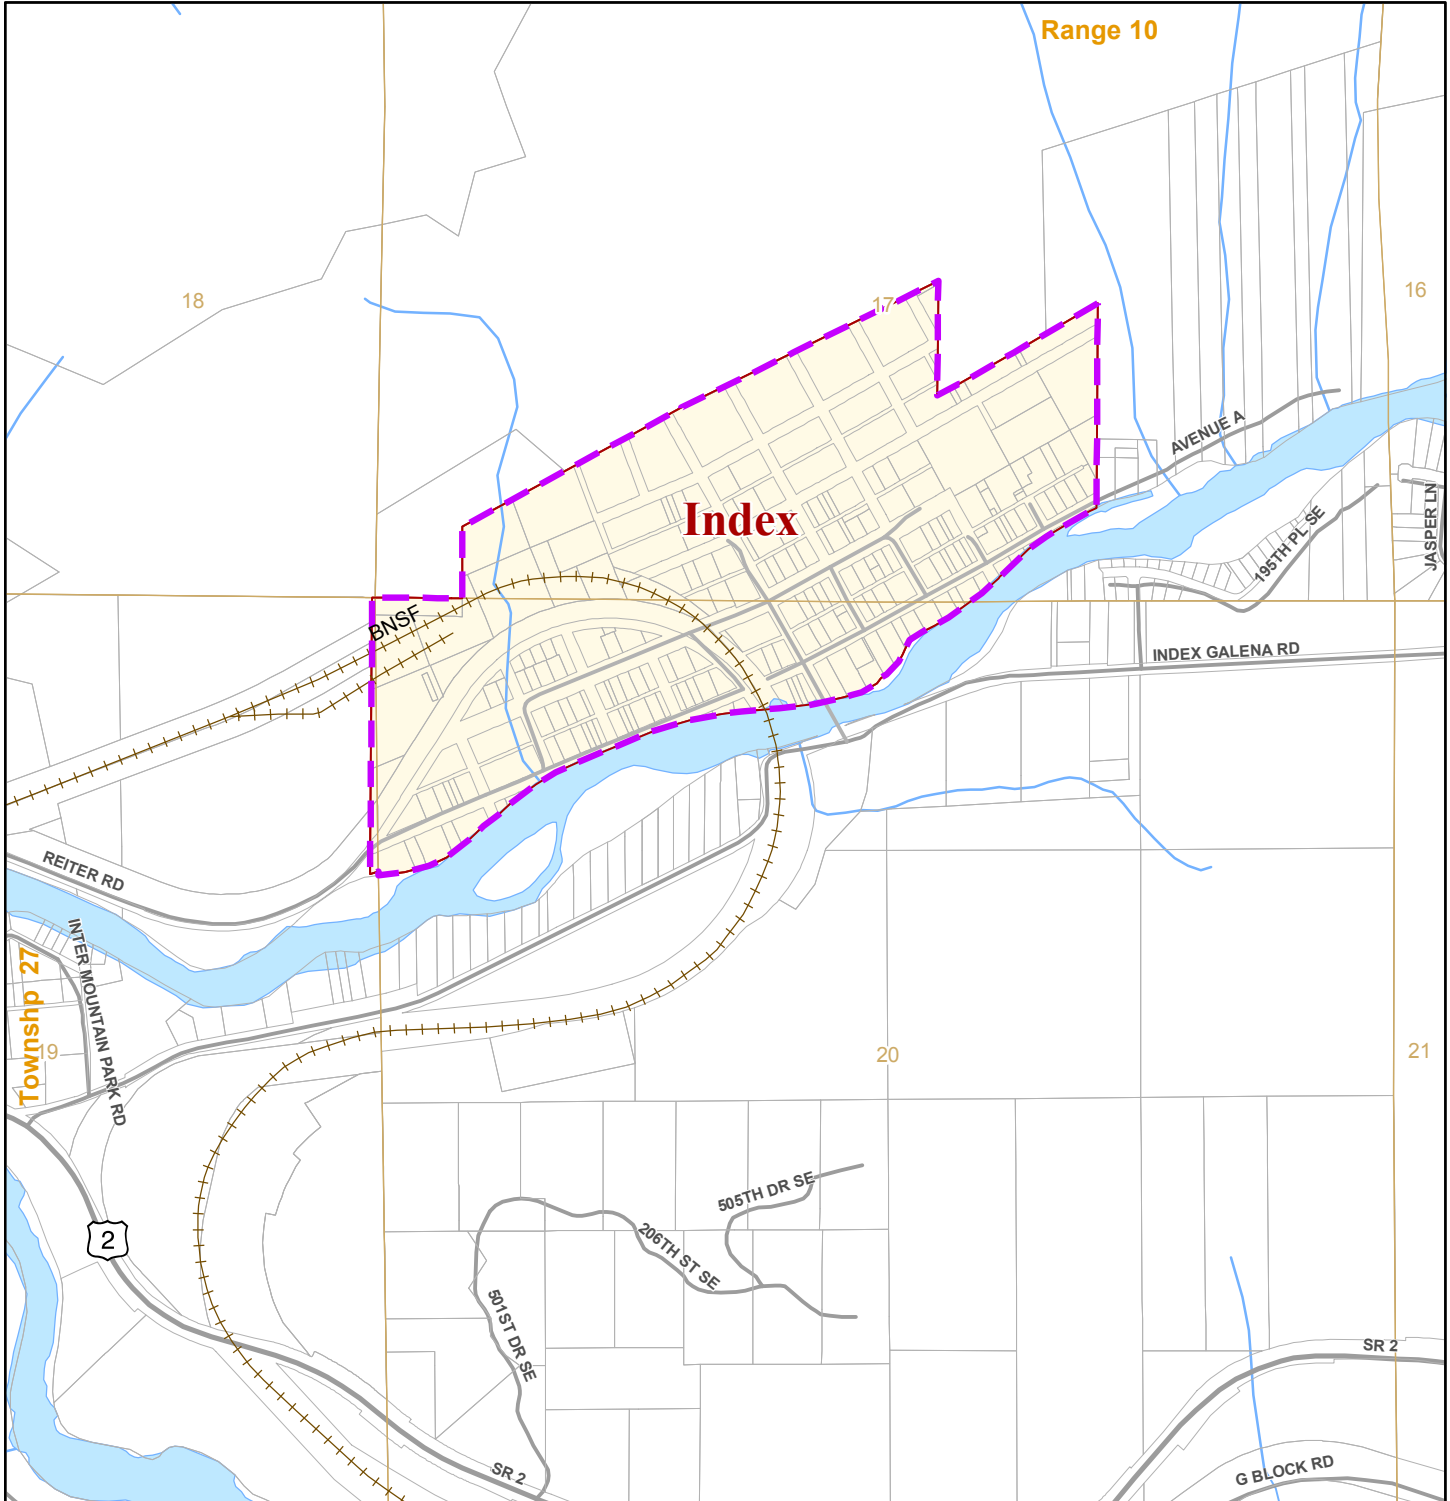

Snohomish County

Urban Growth Areas & Incorporated Cities

Index

Snohomish County

Legend

- Urban Growth Area Boundary
- Unincorporated Urban Growth Area
- Assessor Parcels
- Township-Range Grid
- Section Grid
- Index

Produced by
Snohomish County
Dept. of Planning
and Development
Services.
Cartography/GIS