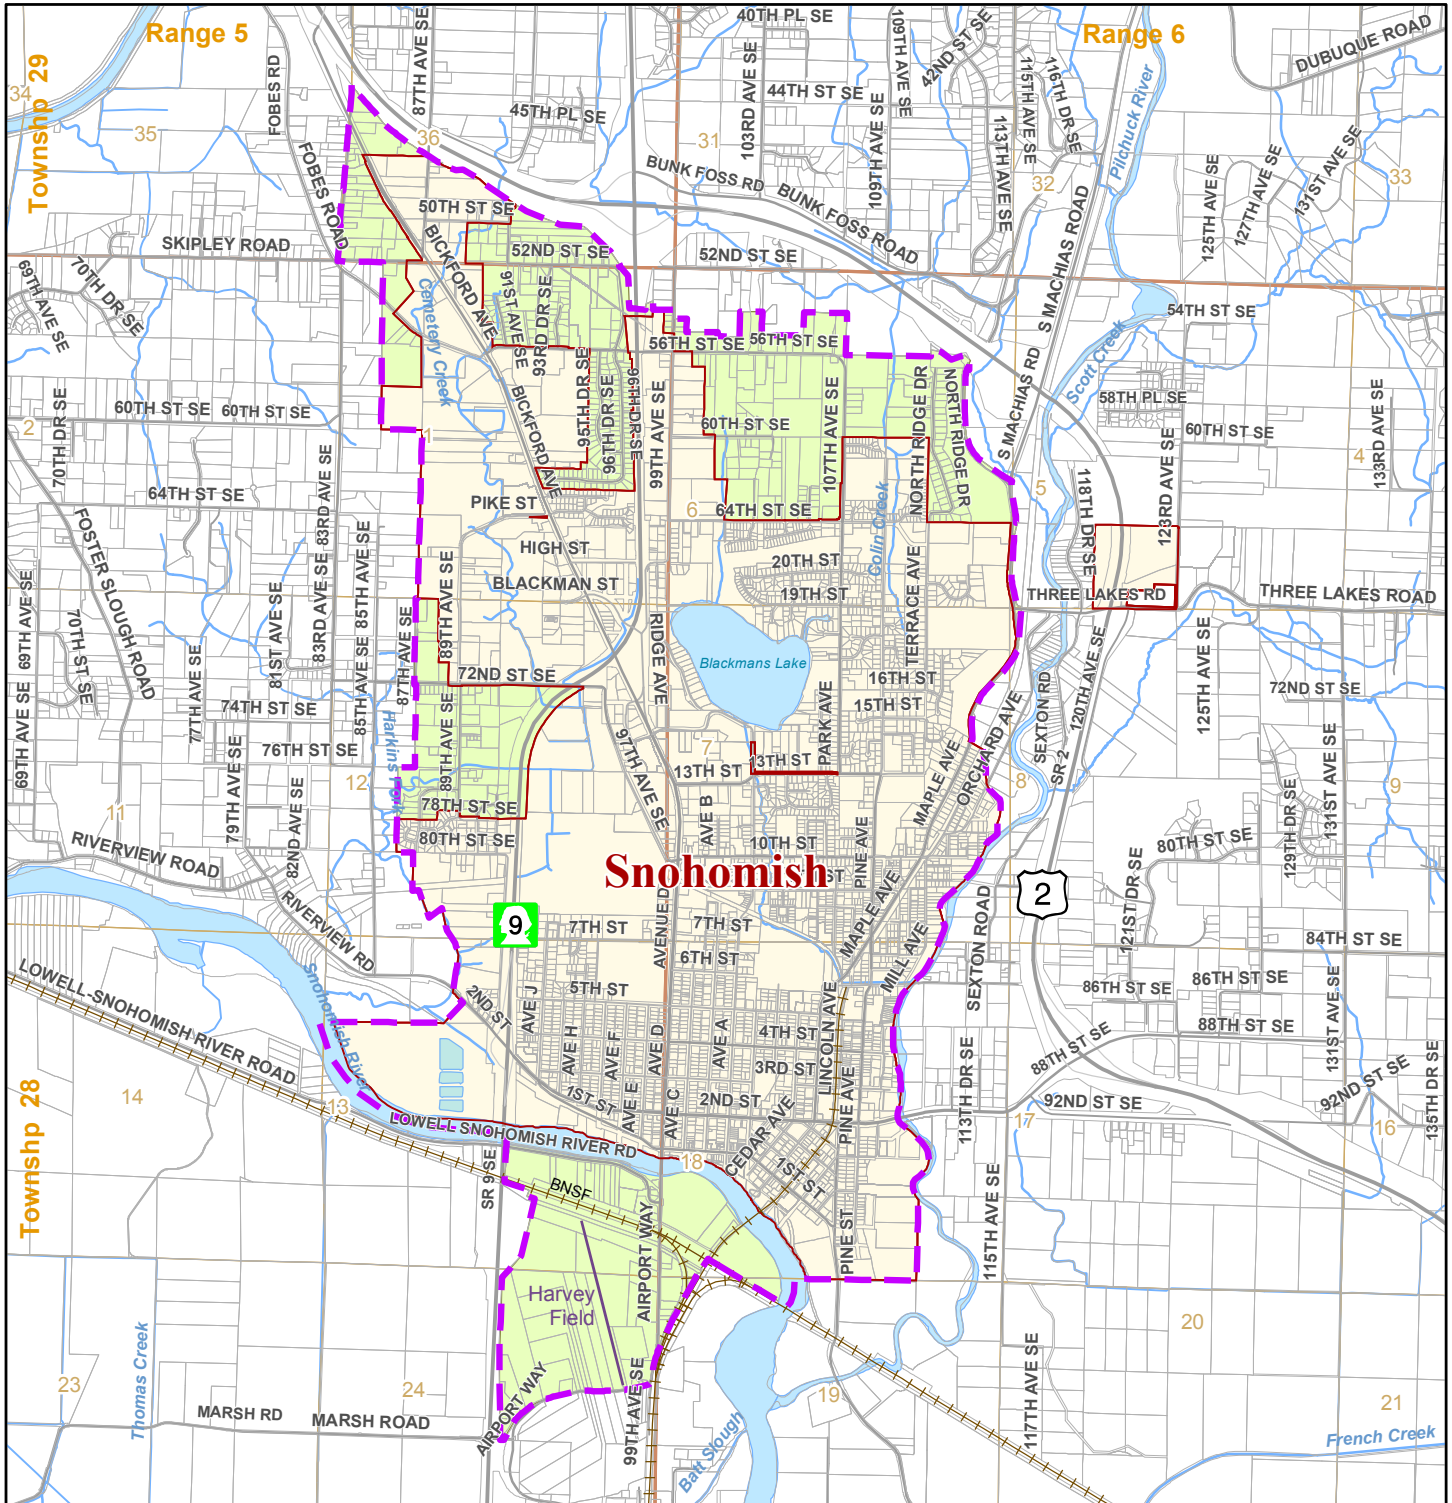

Snohomish County

Urban Growth Areas & Incorporated Cities

Snohomish

Snohomish

Legend

- Urban Growth Area Boundary
- Township-Range Grid
- Unincorporated Urban Growth Area
- Section Grid
- Assessor Parcels
- Snohomish

Produced by
Snohomish County
Dept. of Planning
and Development
Services,
Cartography/GIS