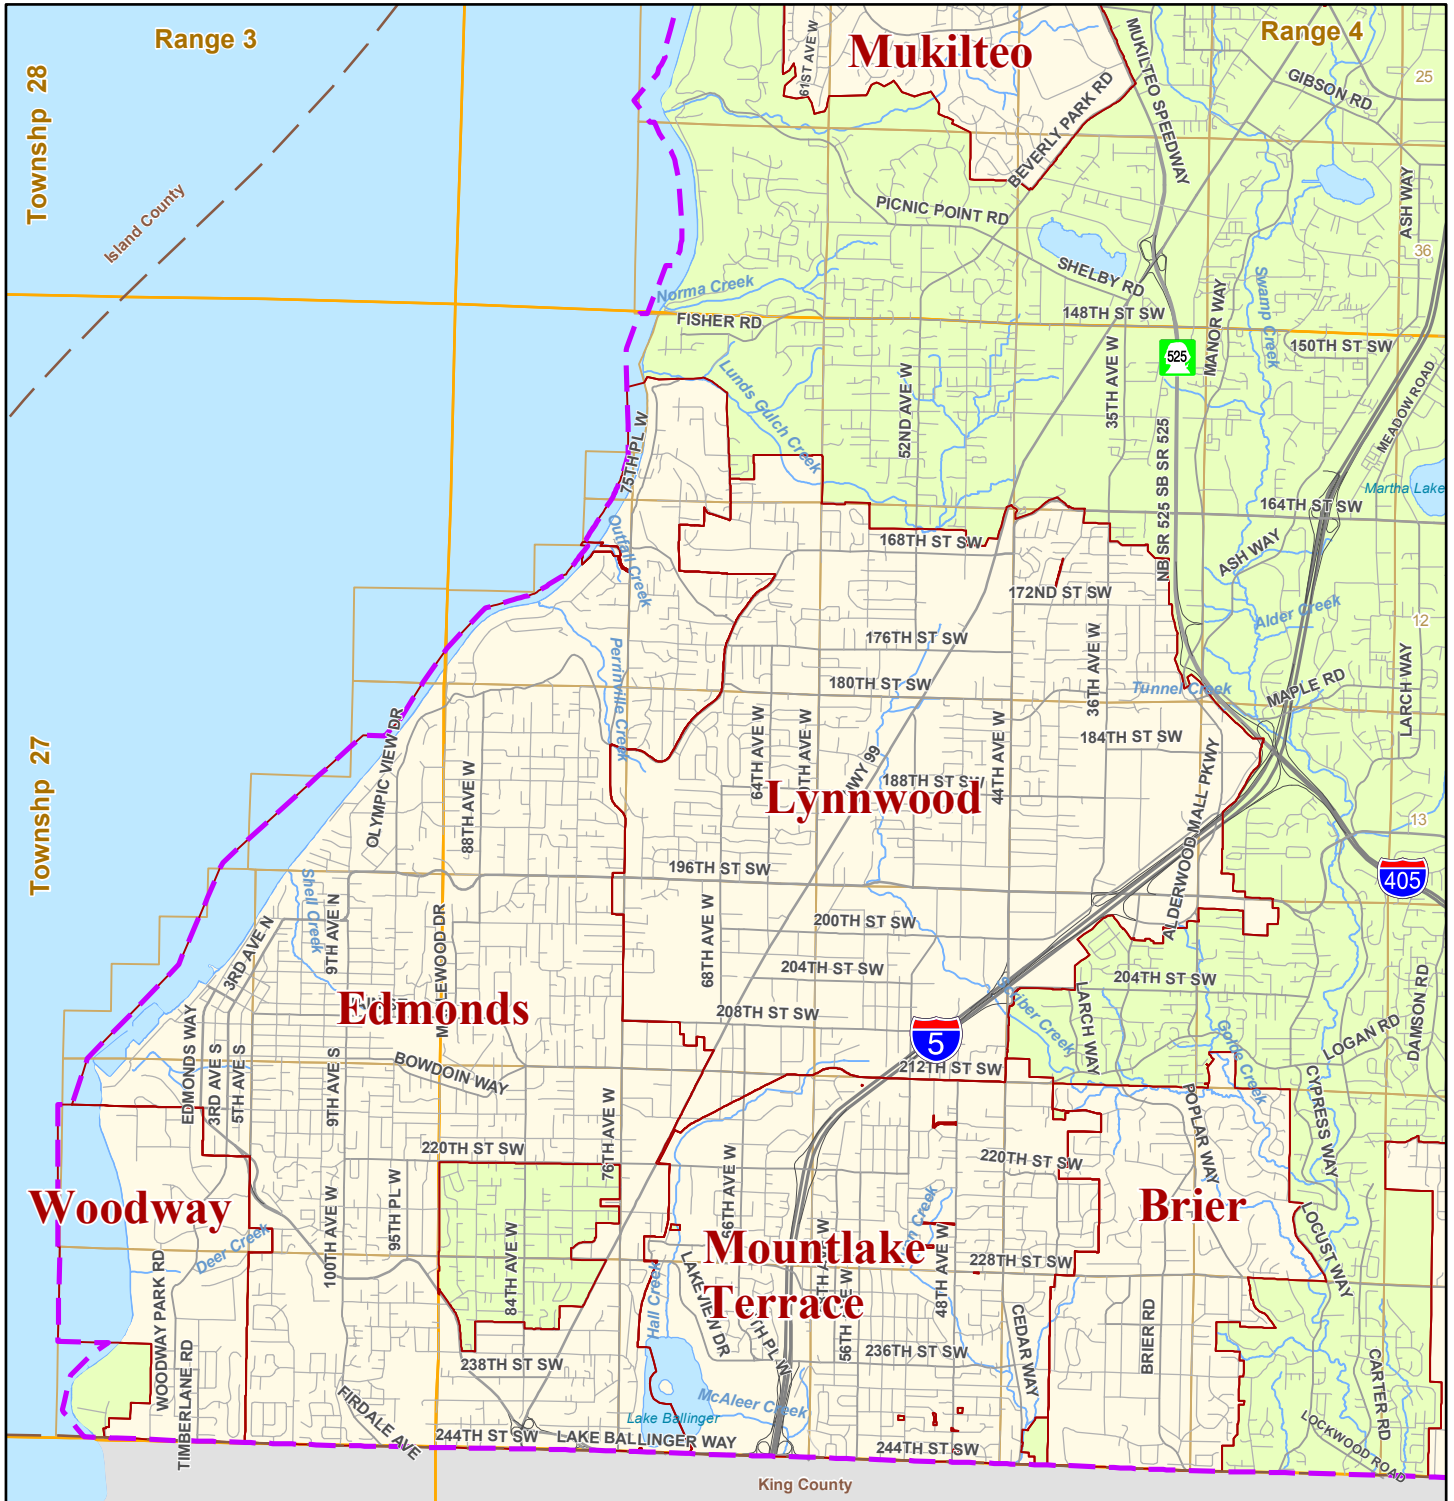

Snohomish County Urban Growth Areas & Incorporated Cities

Southwest County UGA - (West Portion)

Snohomish County

Legend

- Urban Growth Area Boundary
- Township-Range Grid
- Unincorporated Urban Growth Area
- Section Grid
- Incorporated Cities

Produced by
Snohomish County
Dept. of Planning
and Development
Services,
Cartography/GIS