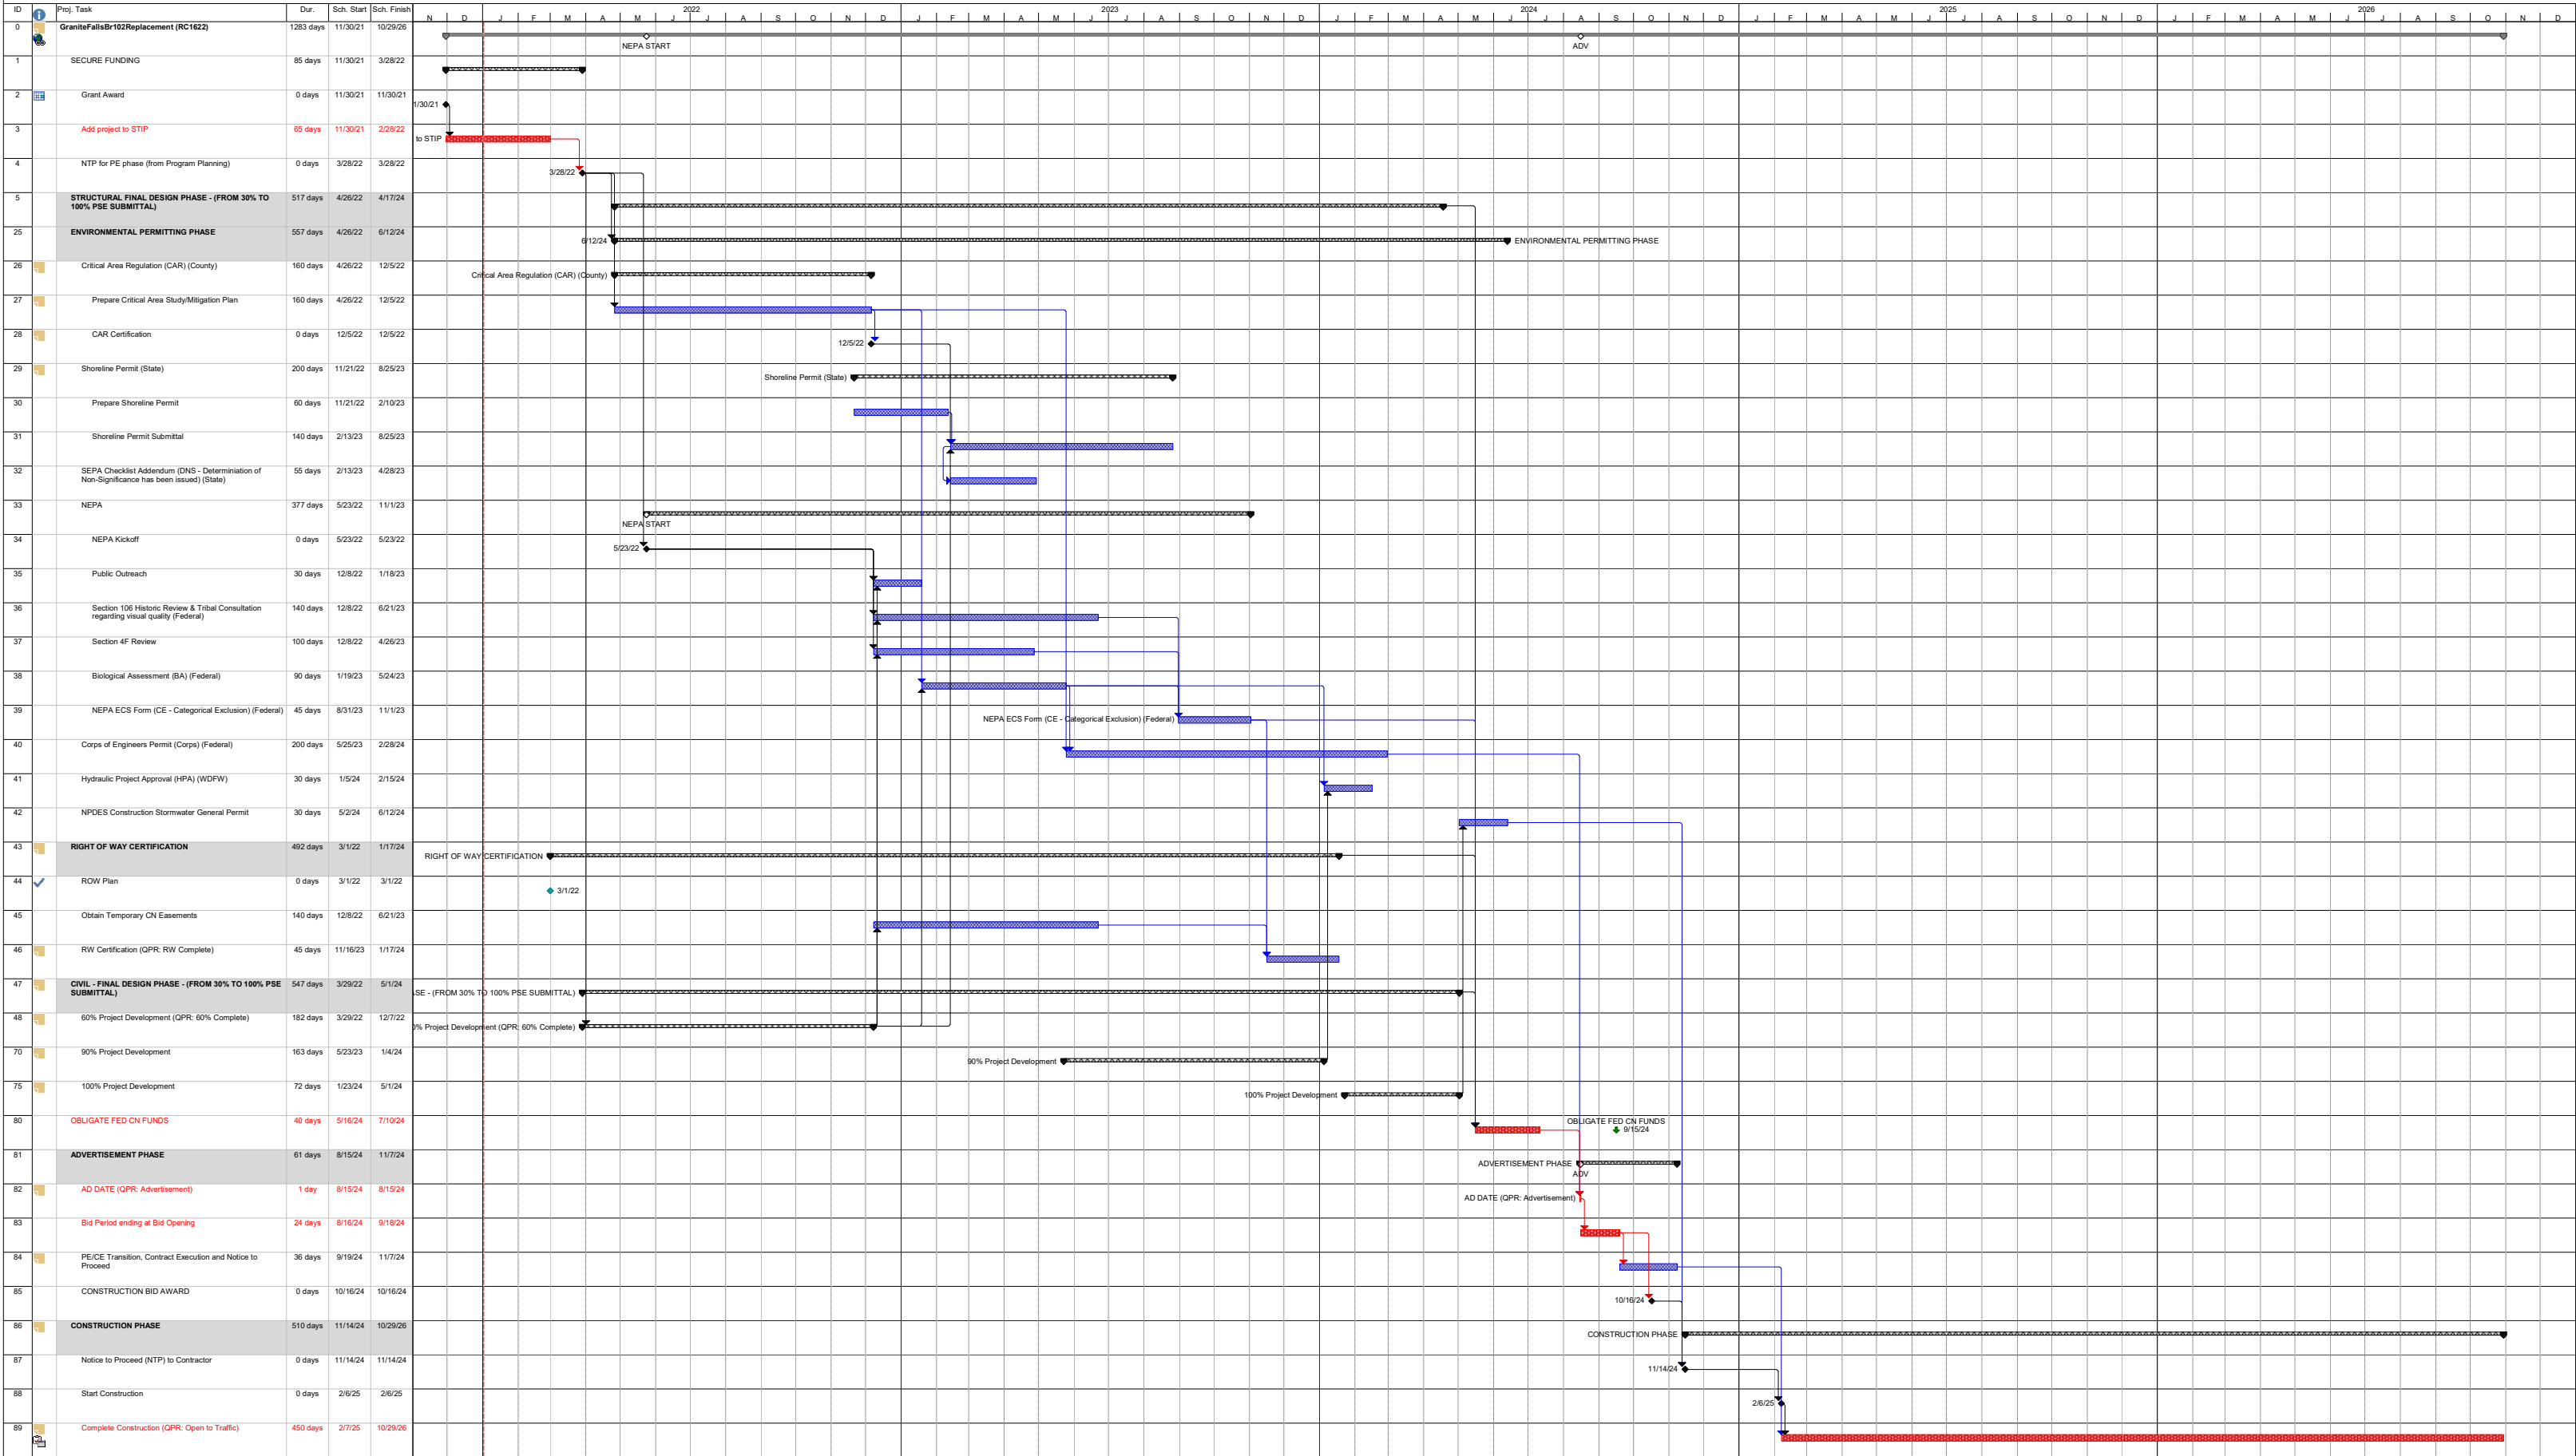

GraniteFallsBr102Replacement (RC1622)

Task Milestone Project Summary Rolled Up Task Split External Milestone Inactive Milestone Manual Task Manual Summary Rollup Start-only Progress Deadline
 Critical Task Critical Summary Rolled Up Milestone External Tasks Rolled Up Split Inactive Task Inactive Summary Duration-only Manual Summary Finish-only