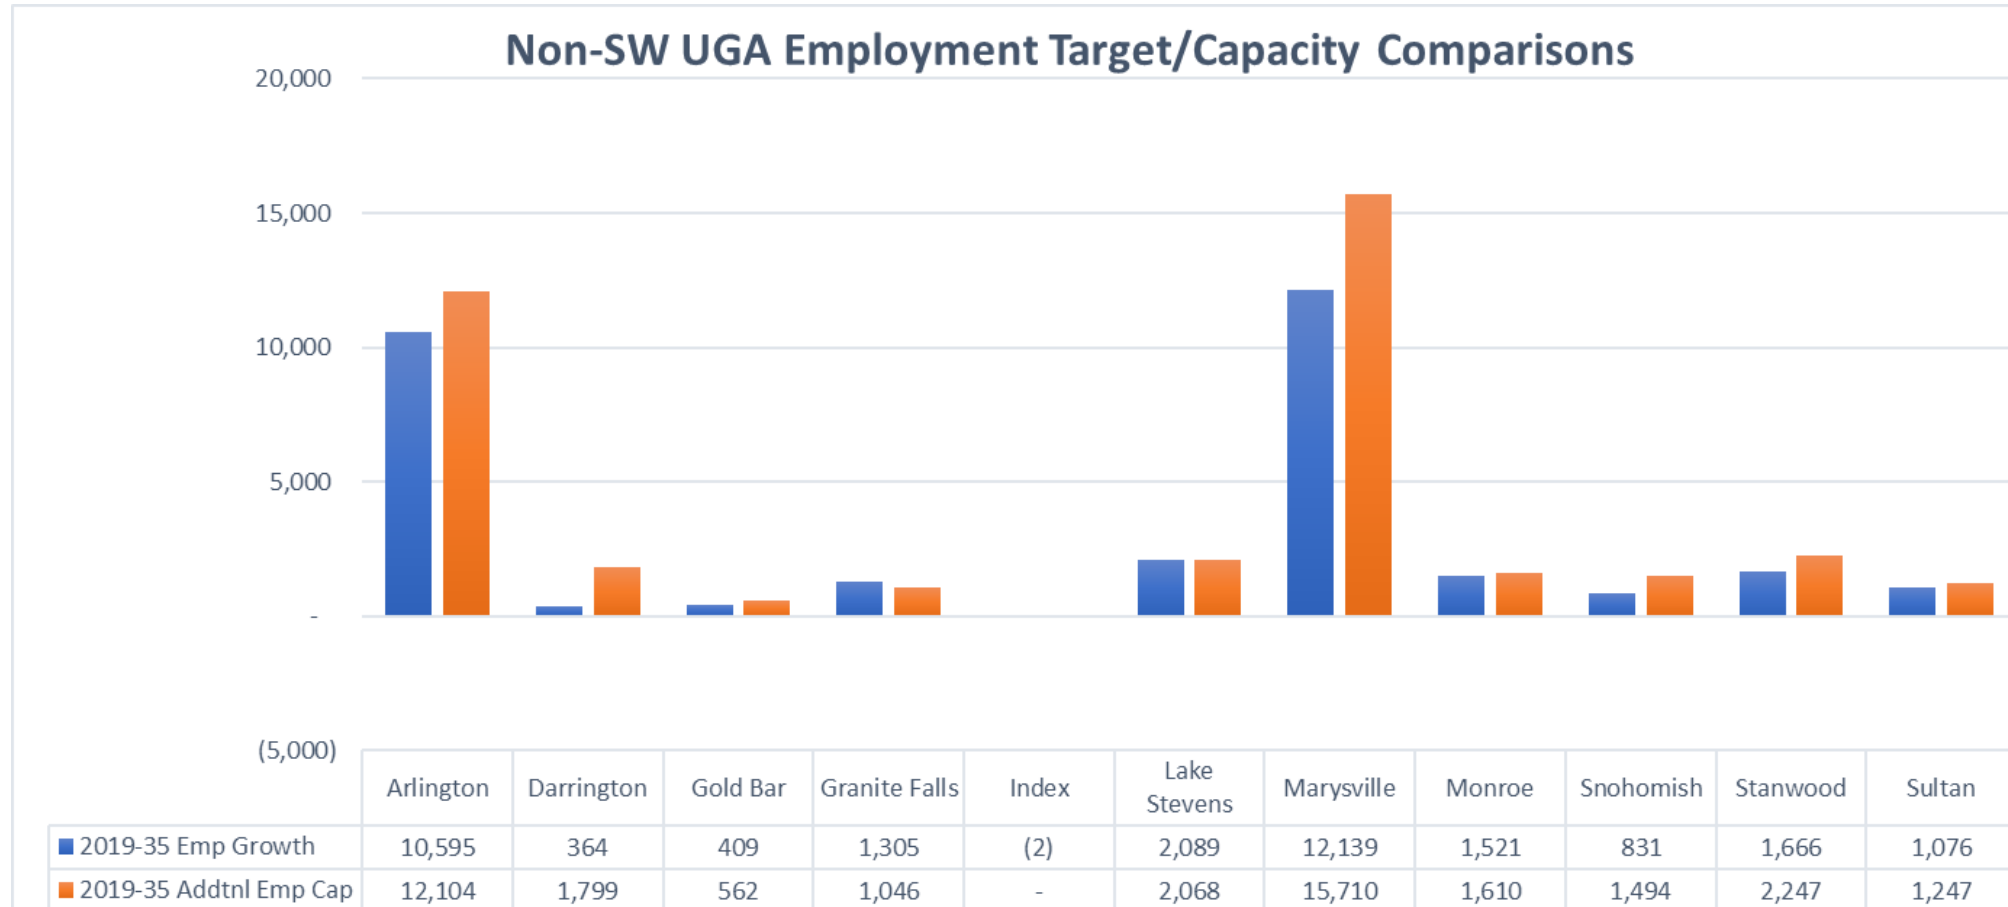

2021 Buildable Lands Report

Draft Employment Capacity Results (May 13, 2021)

2021 Buildable Lands Report

Draft Employment Capacity Results (May 13, 2021)

2021 Buildable Lands Report

Draft Employment Capacity Results (May 13, 2021)