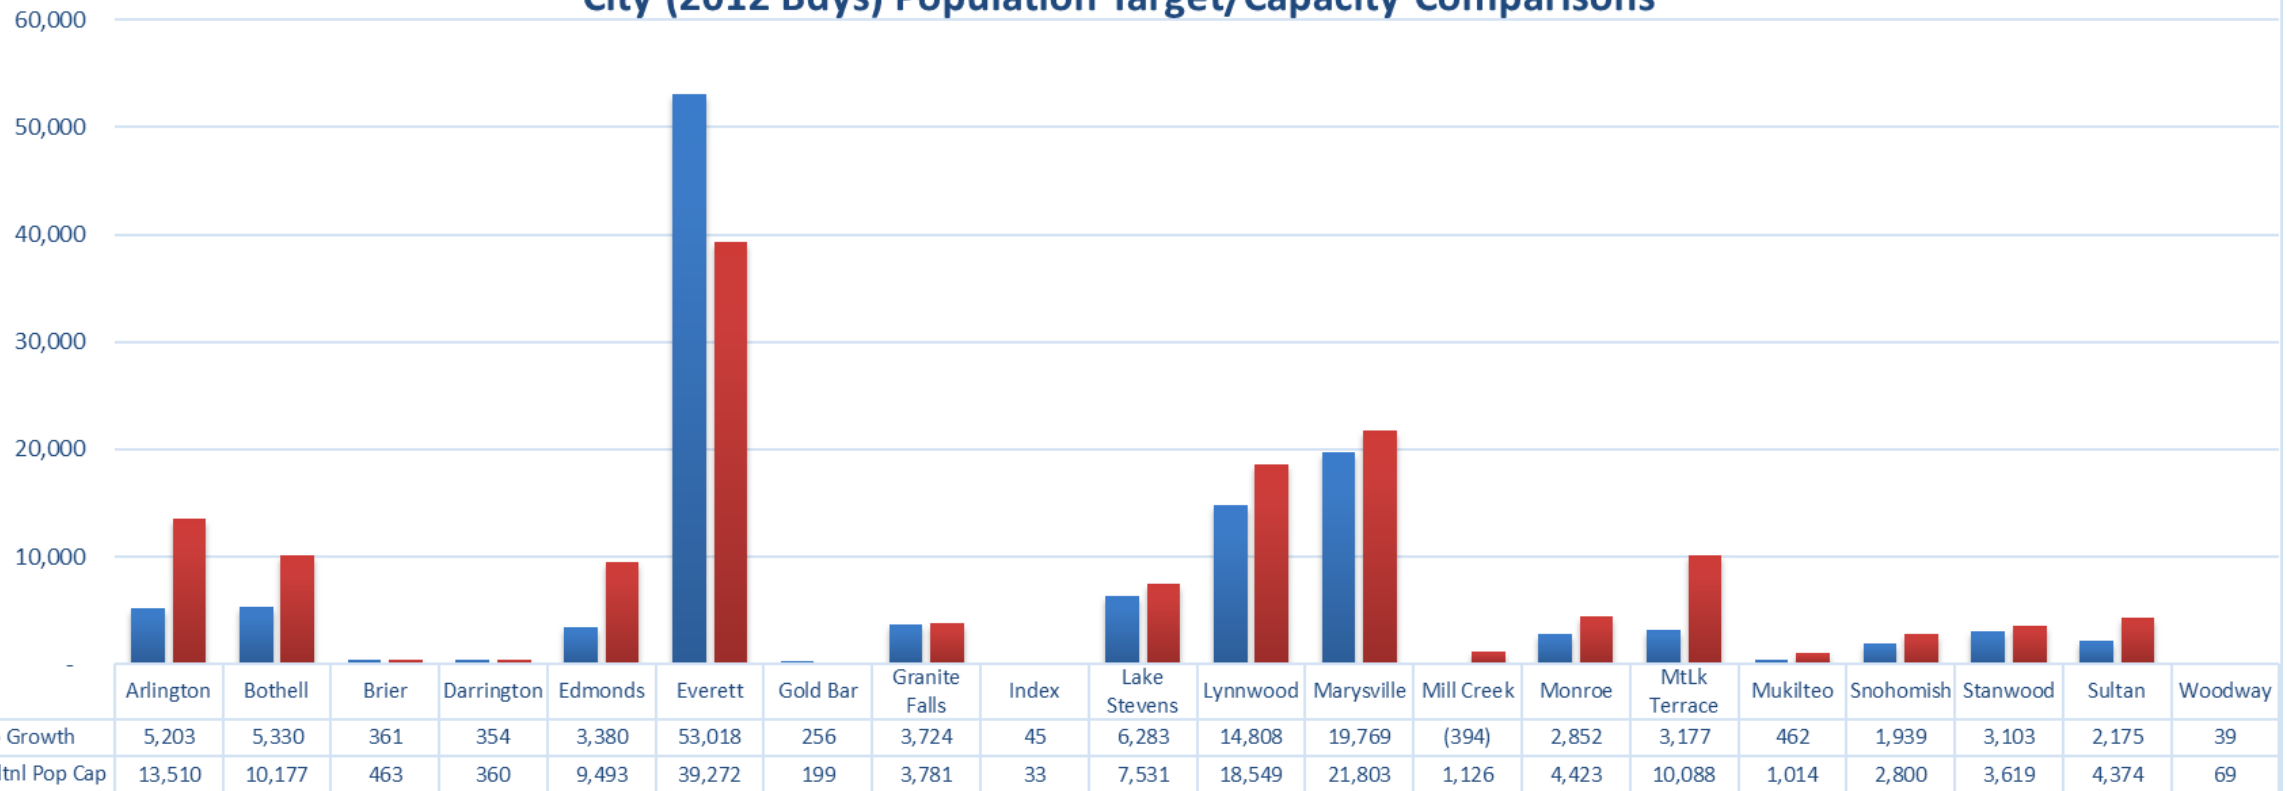

2021 Buildable Lands Report

Draft Residential Capacity Results (May 13, 2021)

2021 Buildable Lands Report

Draft Residential Capacity Results (May 13, 2021)

City (2012 Bdys) Population Target/Capacity Comparisons