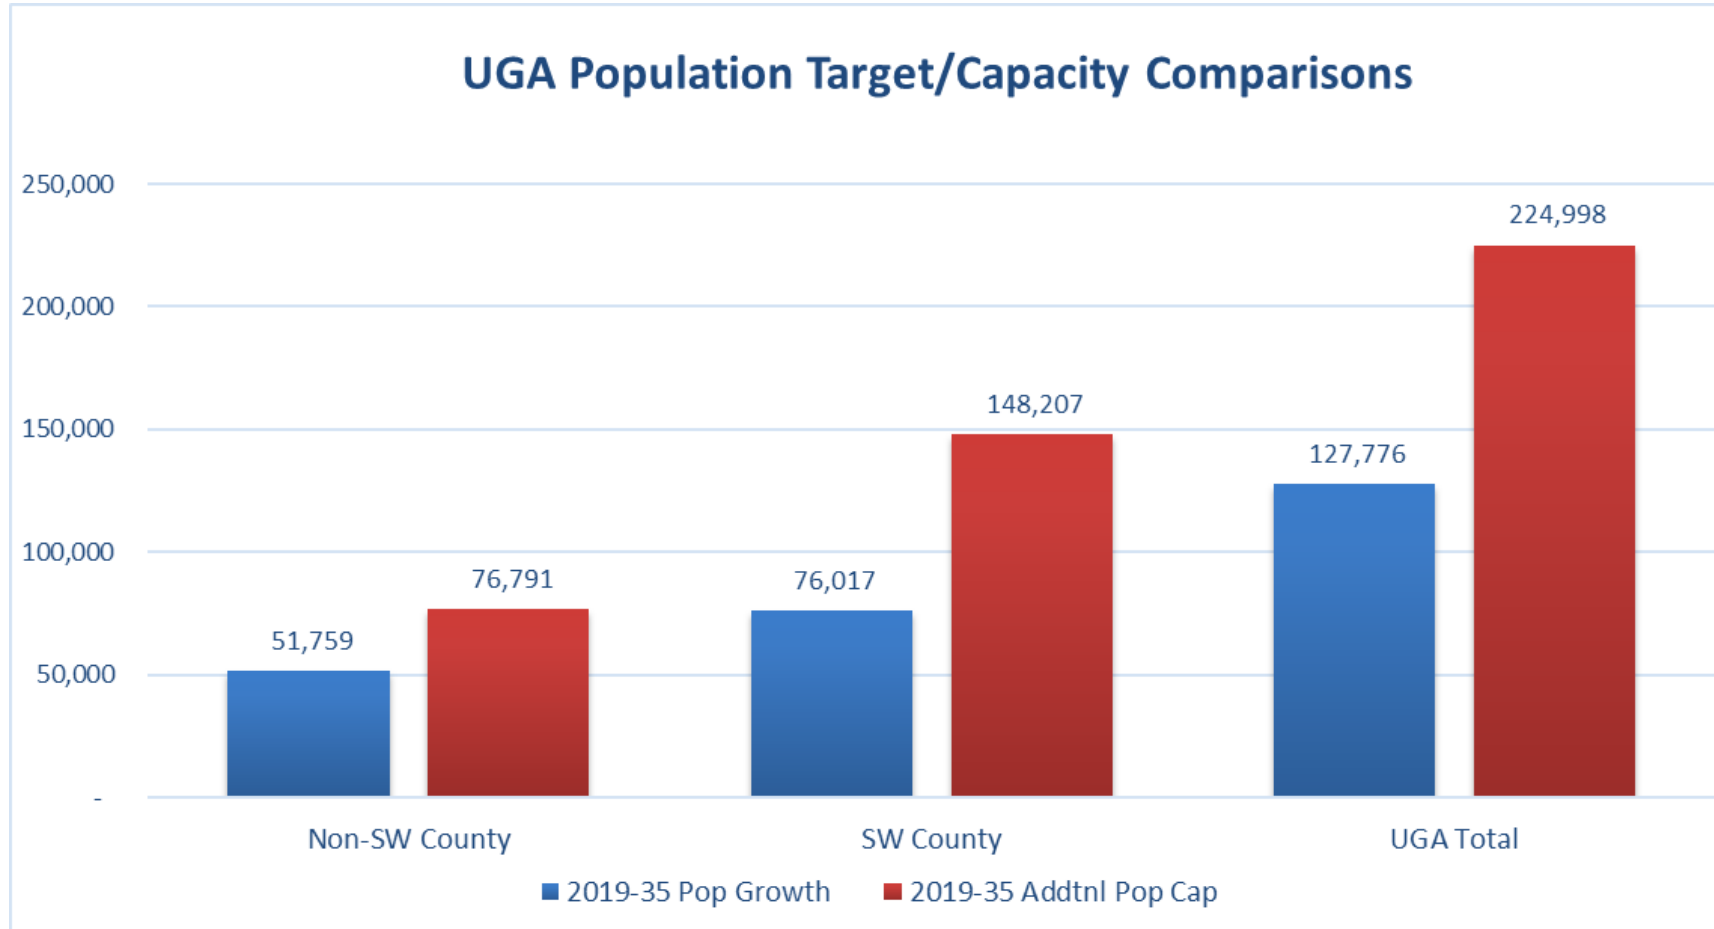

Snohomish County 2021 Buildable Lands Report

Draft Capacity Results

SNOHOMISH COUNTY TOMORROW PLANNING ADVISORY COMMITTEE

MAY 13, 2021

2021 Buildable Lands Report

Draft Residential Capacity Results (May 13, 2021)