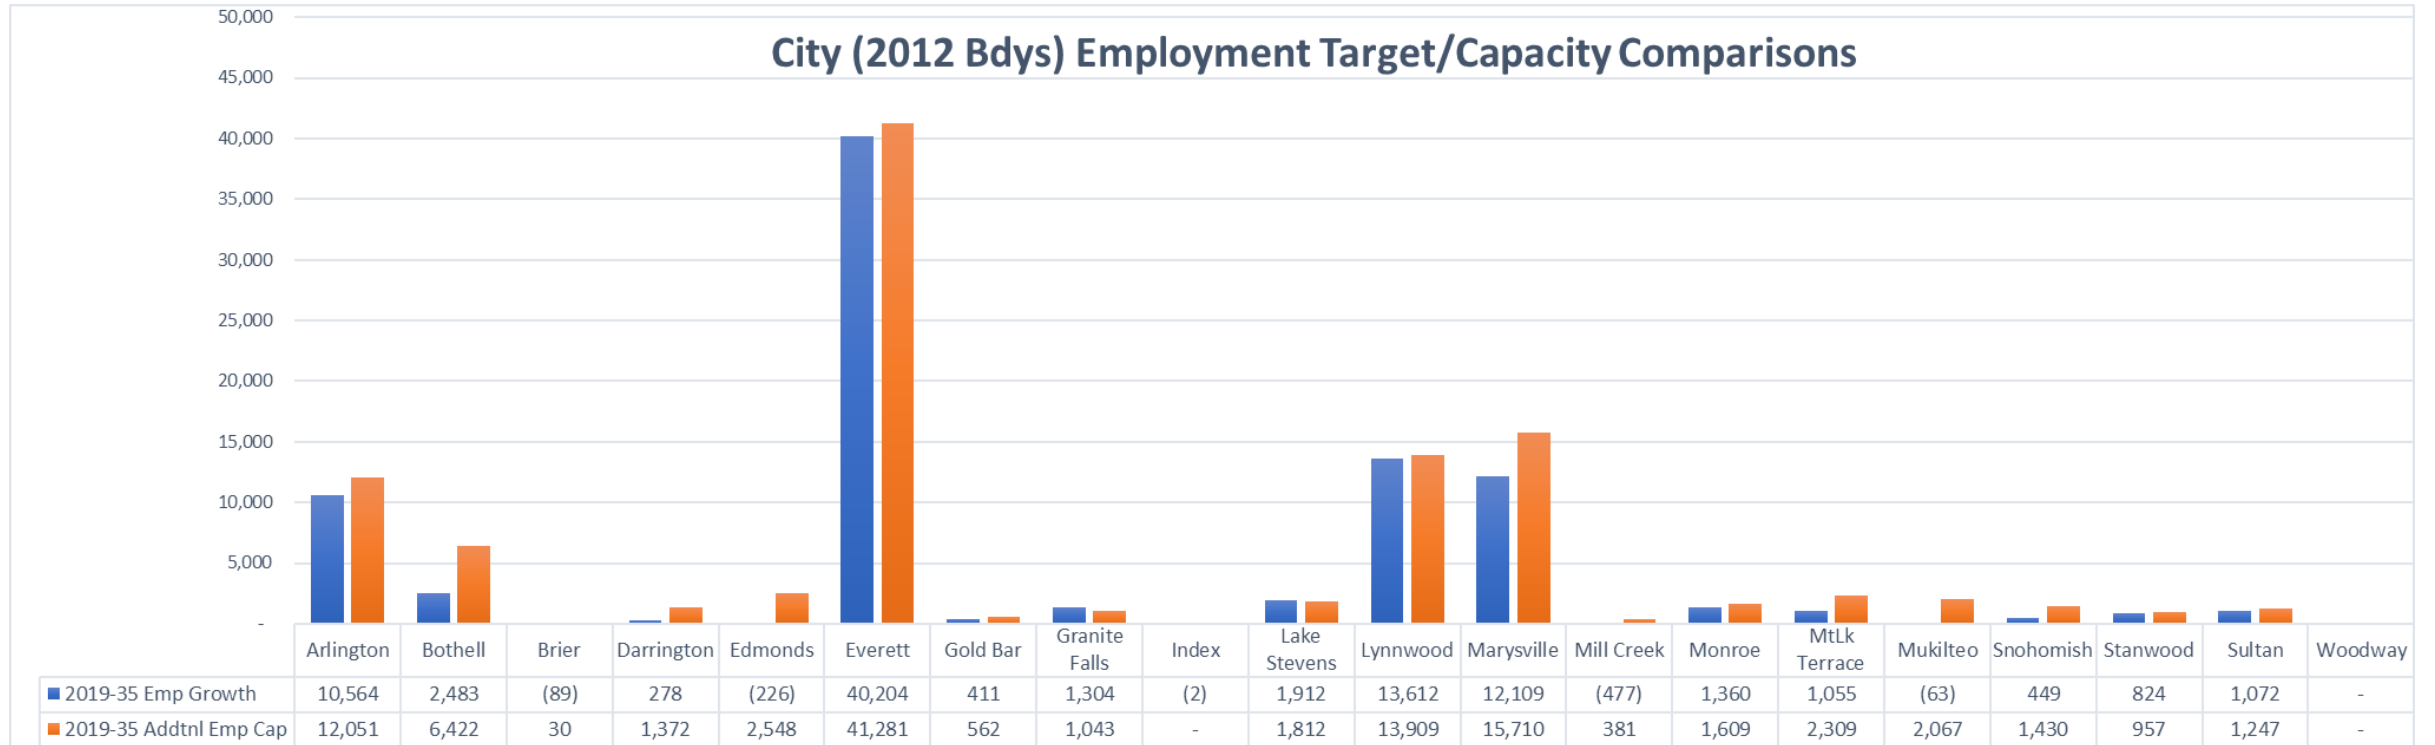

2021 Buildable Lands Report

Draft Employment Capacity Results (May 13, 2021)

2021 Buildable Lands Report

Draft Employment Capacity Results (May 13, 2021)

2021 Buildable Lands Report

Draft Employment Capacity Results (May 13, 2021)