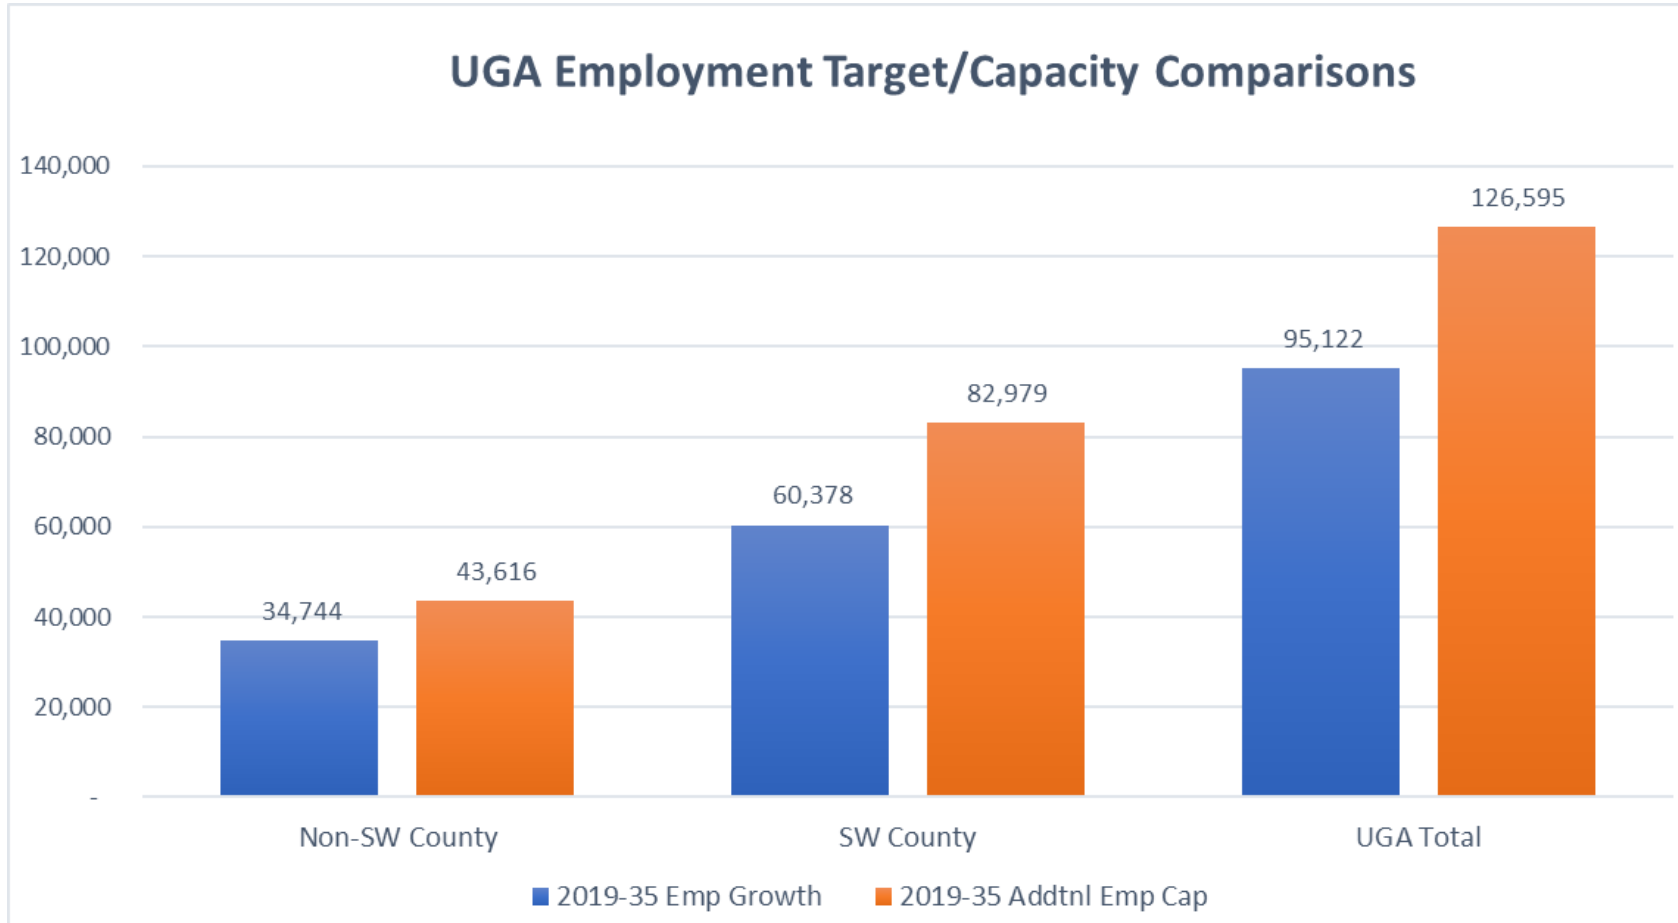

2021 Buildable Lands Report

Draft Employment Capacity Results (May 13, 2021)