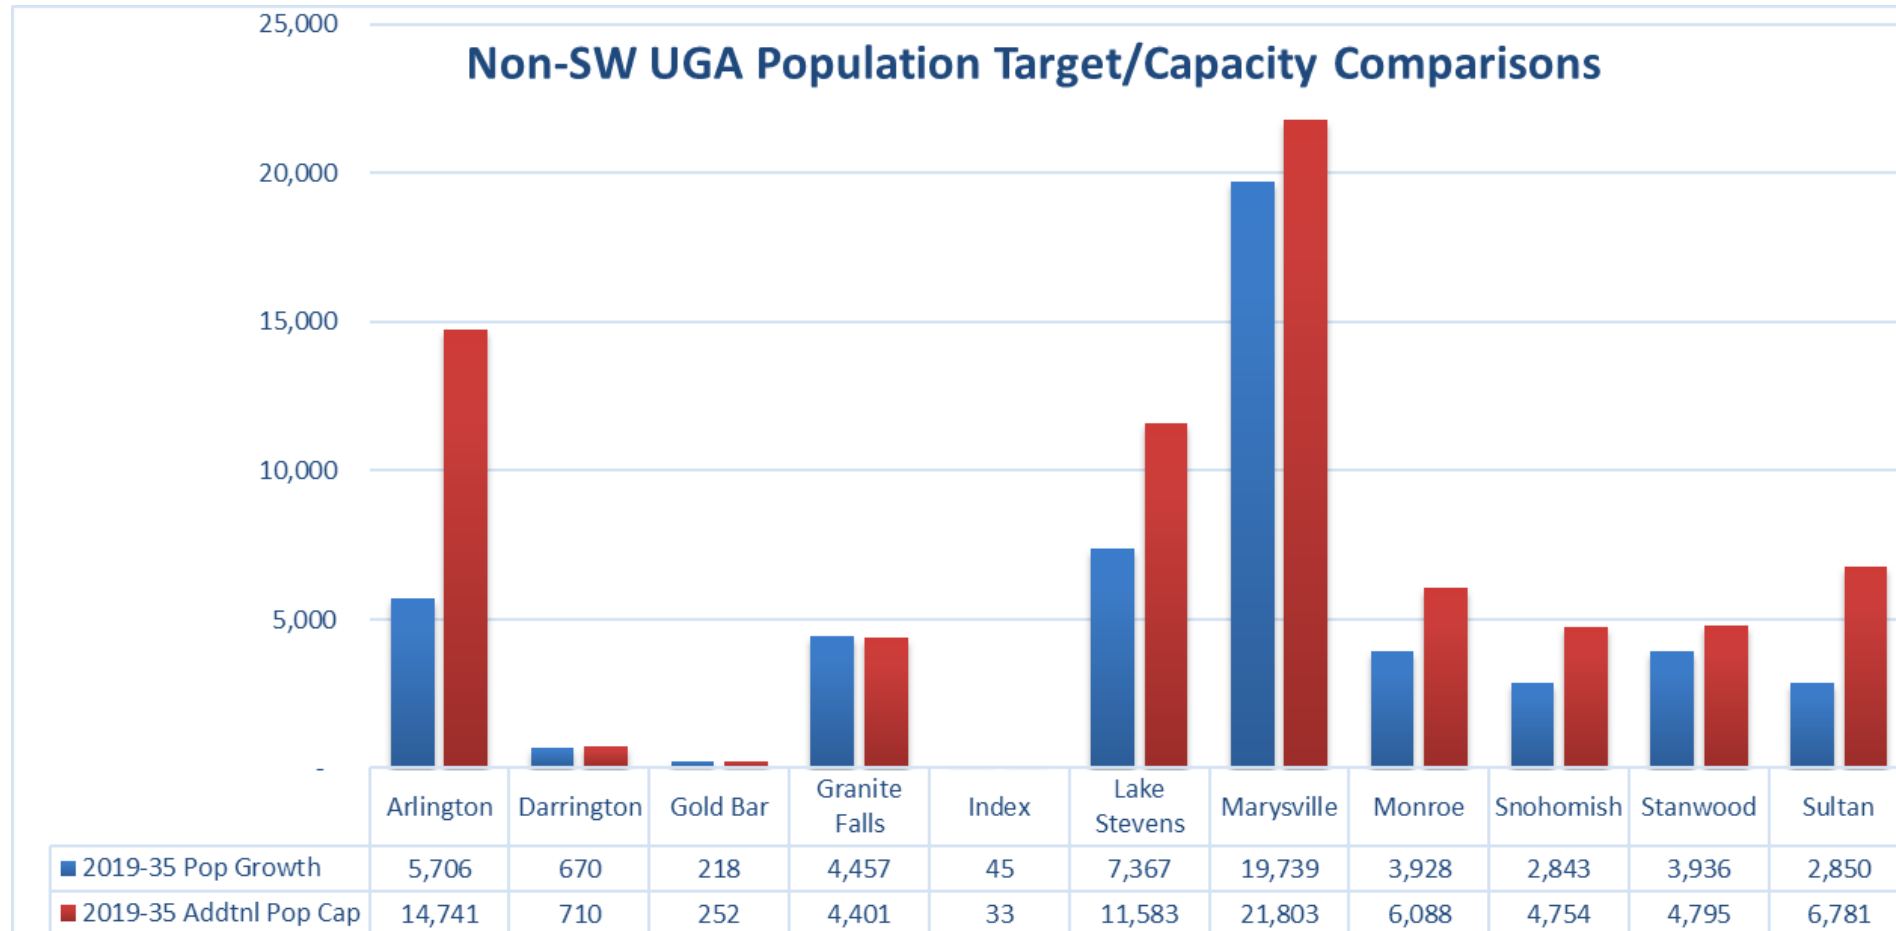

2021 Buildable Lands Report

Draft Residential Capacity Results (May 13, 2021)