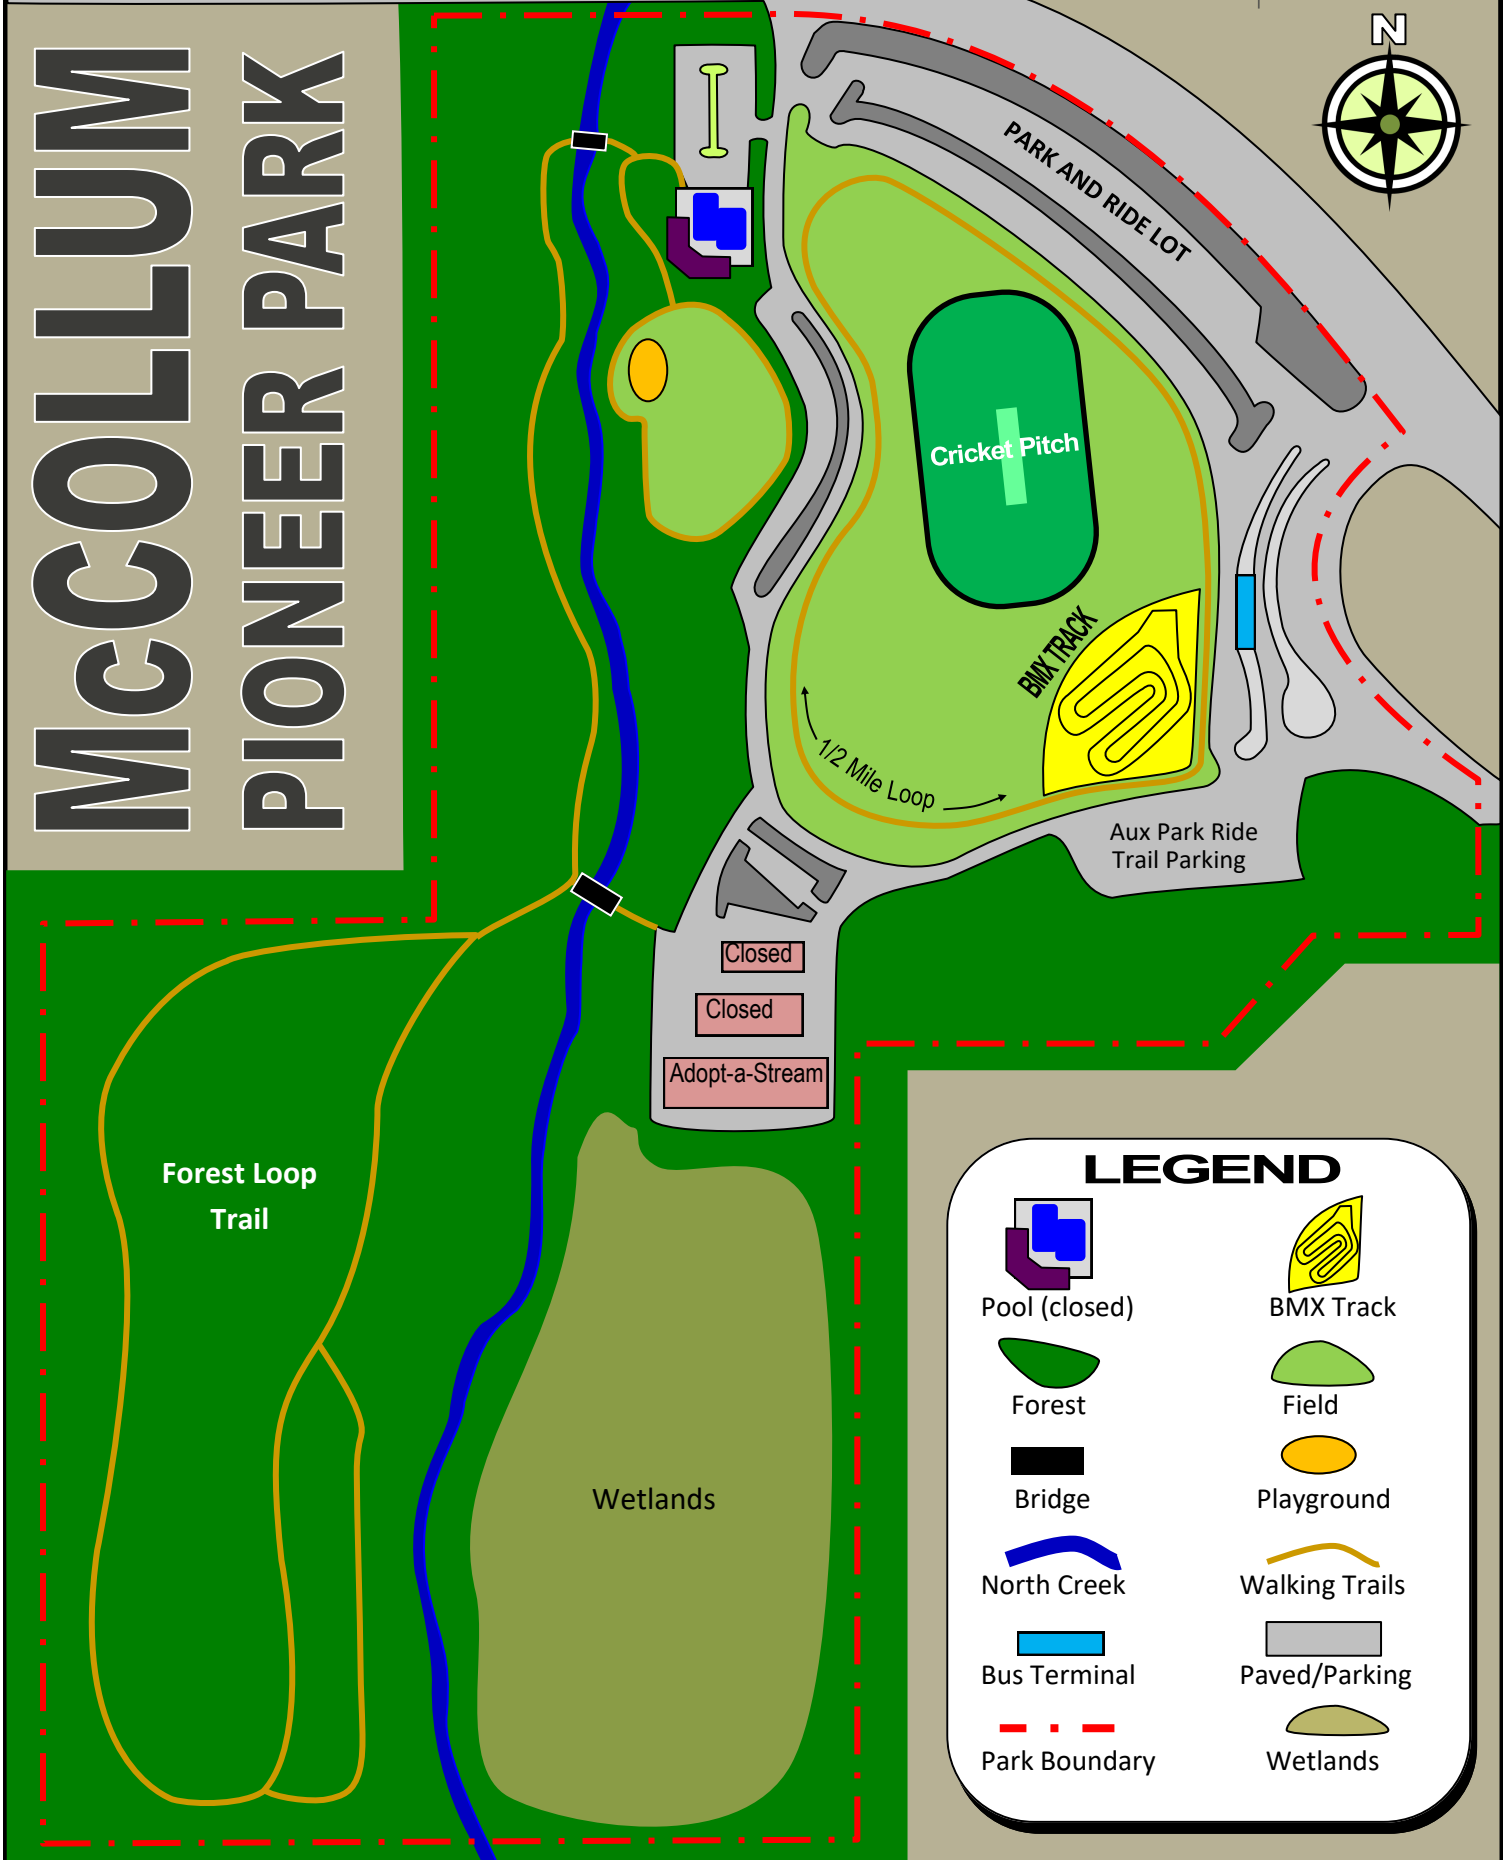

128TH ST SE

# MCCOLLUM PIONEER PARK

## LEGEND

- |               |                |
|---------------|----------------|
|               |                |
| Pool (closed) | BMX Track      |
|               |                |
| Forest        | Field          |
|               |                |
| Bridge        | Playground     |
|               |                |
| North Creek   | Walking Trails |
|               |                |
| Bus Terminal  | Paved/Parking  |
|               |                |
| Park Boundary | Wetlands       |