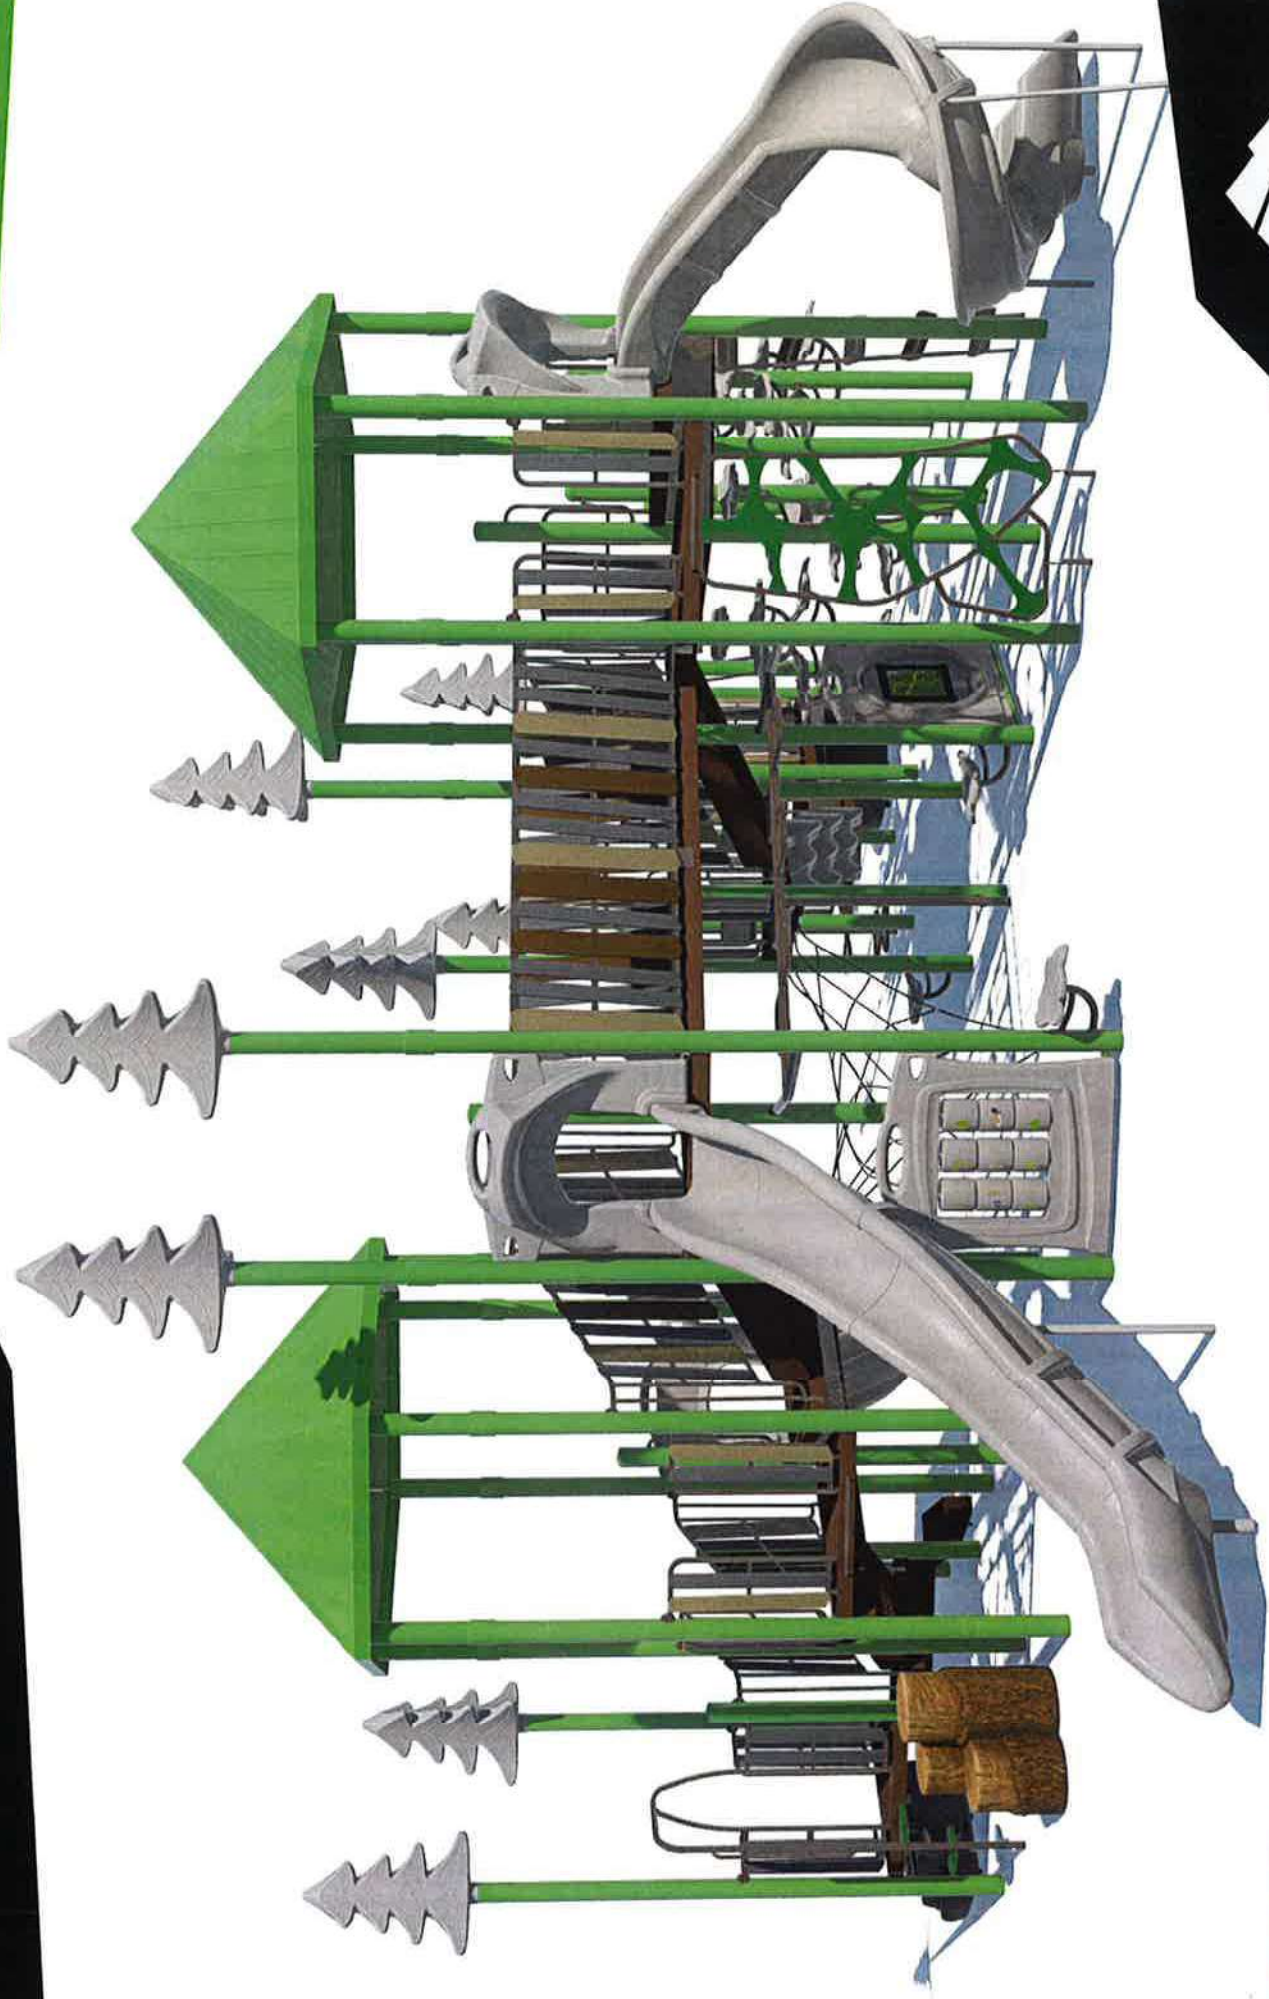

**Corcoran Park Playground- Project 104407-01-Opt 1
Monroe, WA**

A STRONG FOUNDATION IN PLAY FOR OVER 50 YEARS

P: (435) 245-5055 / F: 435 245-5057 Quinn@gwpark.com