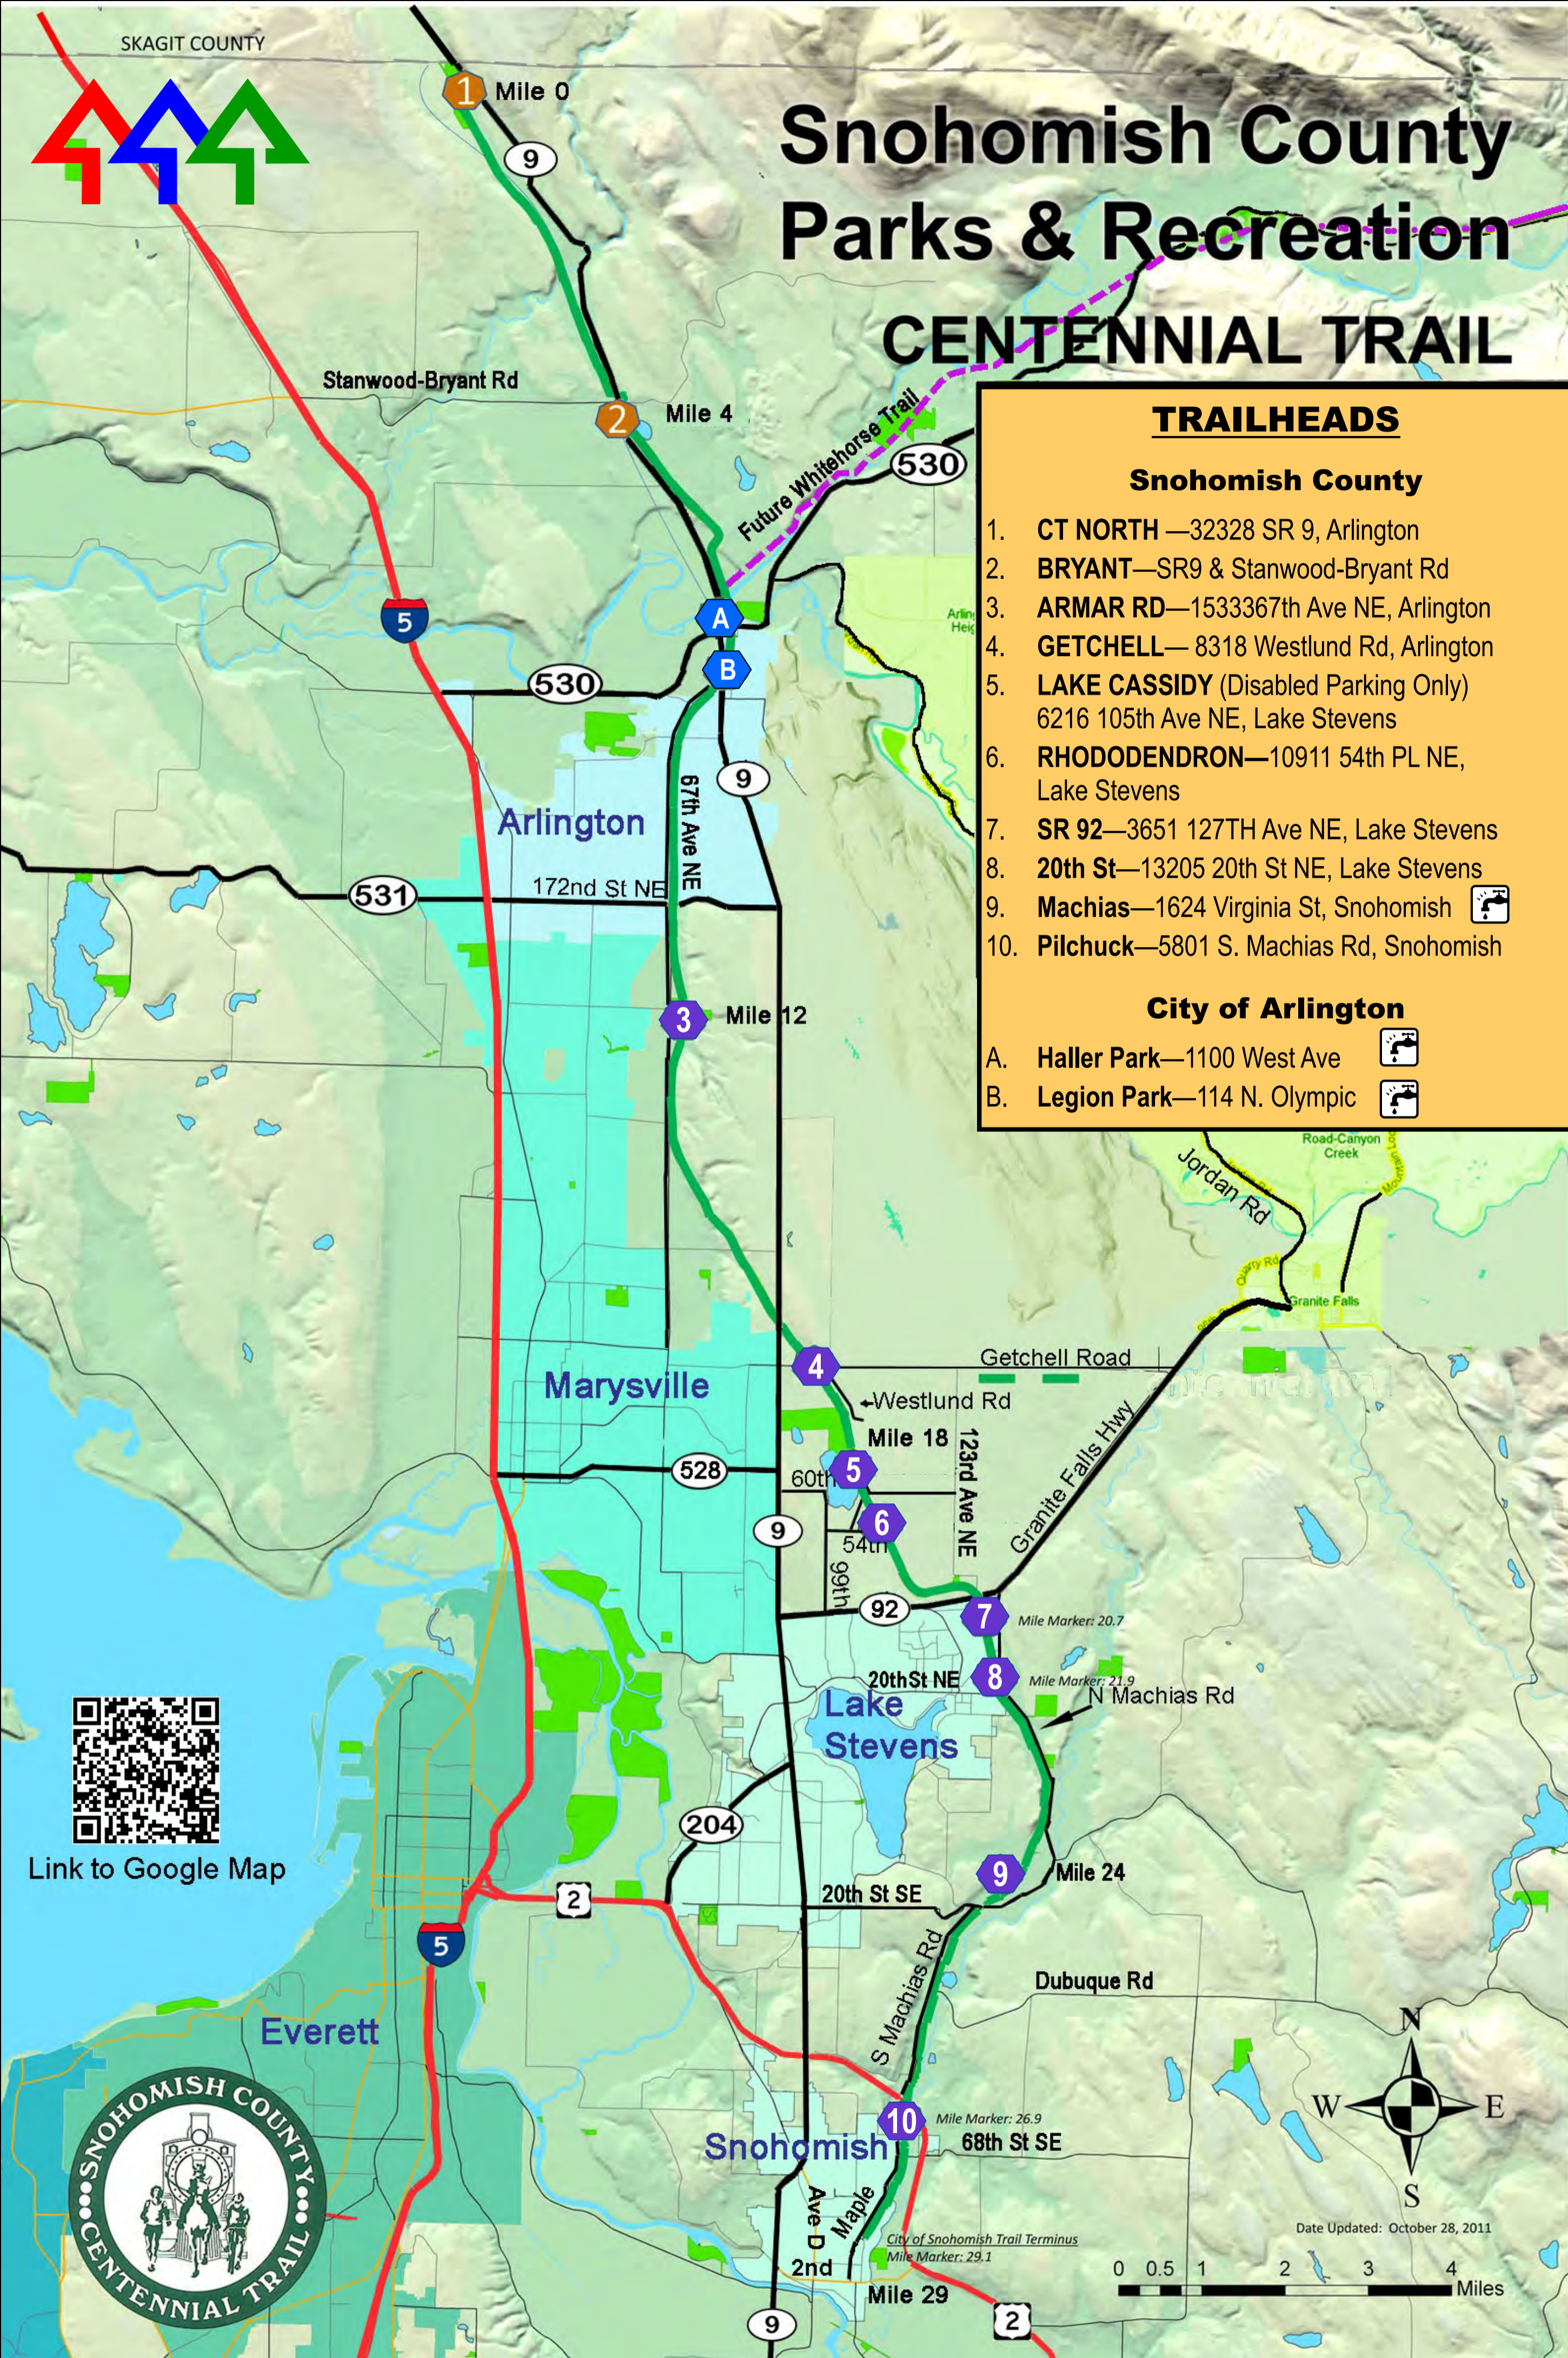

Snohomish County Parks & Recreation CENTENNIAL TRAIL

TRAILHEADS

Snohomish County

1. CT NORTH —32328 SR 9, Arlington
2. BRYANT—SR9 & Stanwood-Bryant Rd
3. ARMAR RD—1533367th Ave NE, Arlington
4. GETCHELL— 8318 Westlund Rd, Arlington
5. LAKE CASSIDY (Disabled Parking Only) 6216 105th Ave NE, Lake Stevens
6. RHODODENDRON—10911 54th PL NE, Lake Stevens
7. SR 92—3651 127TH Ave NE, Lake Stevens
8. 20th St—13205 20th St NE, Lake Stevens
9. Machias—1624 Virginia St, Snohomish 
10. Pilchuck—5801 S. Machias Rd, Snohomish

City of Arlington

- A. Haller Park—1100 West Ave 
- B. Legion Park—114 N. Olympic 

Link to Google Map

Date Updated: October 28, 2011